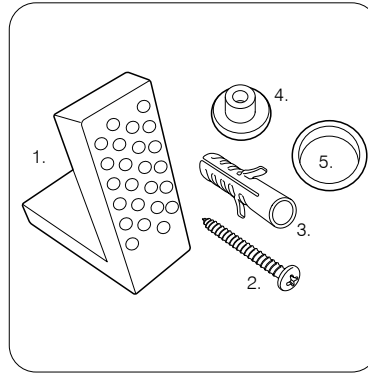

# TECHNICAL DATA SHEET

Paradigm Back To Wall WC Pan - PBWPAN

**ROPER RHODES®**

NO.	Description	Product Code	Fixings included	Gross Weight
1	Soft Close Toilet Seat	DC14030	YES	2KG
2	Back to Wall WC	PBWPAN	YES	25KG

Floor Fixings

- 1. 2x Nylon Floor Bracket
- 2. 4x Stainless Steel Screws
- 3. 2x Nylon Screw Plugs
- 4. 2x Nylon Screw Collars
- 5. 2x Nylon Collar Caps (Metalic Finish)

Spare Code: SP14211

## DIMENSIONS

DIAGRAMS NOT TO SCALE | ALL DIMENSIONS IN MM TOLERANCE OF ± 5MM  
ALL PRODUCTS CONFORM TO BRITISH STANDARDS

\*Dimensions are subject to change, customers are advised to measure actual product before commencing installation.  
\*\*Fixing point dimensions are for guidance only. The positions of fixings must be checked when product is received.

Key Dimensions Descriptions	Key Dimensions (mm)
Front to Back Footprint	315mm
Left to Right Footprint	220mm
Bowl Front to Back	340mm
Bowl Left to Right	285mm
Pan Height	410mm
Pan Overall front to Back	490mm
Centre Flush Inlet to Floor	345mm
Centre Waste Outlet to Floor	180mm
Width of Void	180mm
Is there a Ceramic Brace Bar	No
Distance from Spigot to back of Pan	15mm