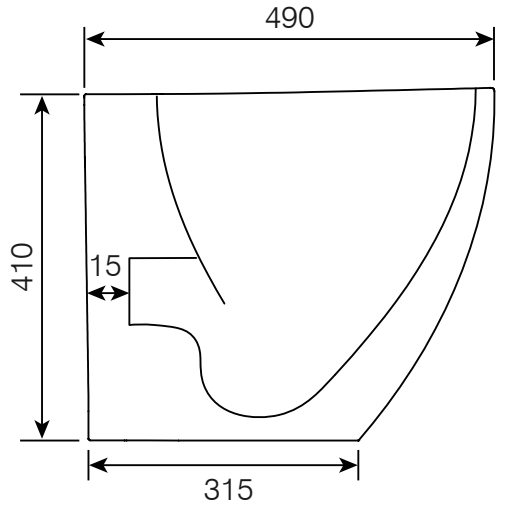

# TECHNICAL DATA SHEET

Paradigm Back To Wall WC Pan - PBWPAN

**ROPER RHODES®**

NO.	Description	Product Code	Fixings included	Gross Weight
1	Soft Close Toilet Seat	DC14030	YES	2KG
2	Back to Wall WC	PBWPAN	YES	25KG

## DIMENSIONS

DIAGRAMS NOT TO SCALE | ALL DIMENSIONS IN MM TOLERANCE OF ± 5MM  
ALL PRODUCTS CONFORM TO BRITISH STANDARDS

\*Dimensions are subject to change, customers are advised to measure actual product before commencing installation.  
\*\*Fixing point dimensions are for guidance only. The positions of fixings must be checked when product is received.

Key Dimensions Descriptions	Key Dimensions (mm)
Front to Back Footprint	315mm
Left to Right Footprint	220mm
Bowl Front to Back	340mm
Bowl Left to Right	285mm
Pan Height	410mm
Pan Overall front to Back	490mm
Centre Flush Inlet to Floor	345mm
Centre Waste Outlet to Floor	180mm
Width of Void	180mm
Is there a Ceramic Brace Bar	No
Distance from Spigot to back of Pan	15mm