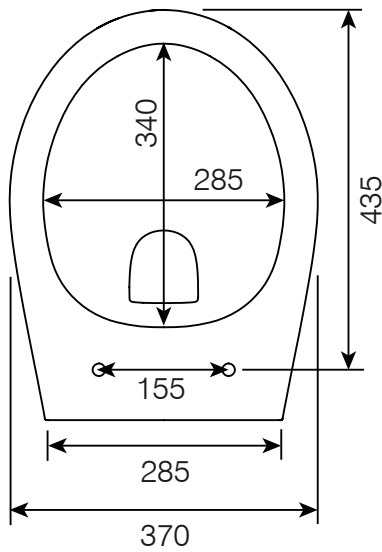

# TECHNICAL DATA SHEET

Paradigm Back To Wall WC Pan - PBWPAN

**ROPER RHODES®**

NO.	Description	Product Code	Fixings included	Gross Weight
1	Soft Close Toilet Seat	DC14030	YES	2KG
2	Back to Wall WC	PBWPAN	YES	25KG

## DIMENSIONS

DIAGRAMS NOT TO SCALE | ALL DIMENSIONS IN MM TOLERANCE OF ± 5MM  
ALL PRODUCTS CONFORM TO BRITISH STANDARDS

\*Dimensions are subject to change, customers are advised to measure actual product before commencing installation.  
\*\*Fixing point dimensions are for guidance only. The positions of fixings must be checked when product is received.

Key Dimensions Descriptions	Key Dimensions (mm)
Front to Back Footprint	315mm
Left to Right Footprint	220mm
Bowl Front to Back	340mm
Bowl Left to Right	285mm
Pan Height	410mm
Pan Overall front to Back	490mm
Centre Flush Inlet to Floor	345mm
Centre Waste Outlet to Floor	180mm
Width of Void	180mm
Is there a Ceramic Brace Bar	No
Distance from Spigot to back of Pan	15mm