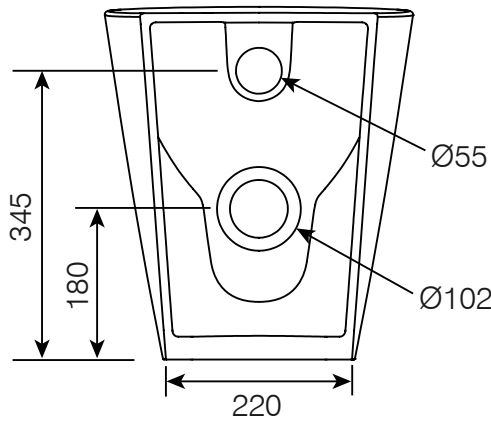

# TECHNICAL DATA SHEET

Paradigm Back To Wall WC Pan - PBWPAN

**ROPER RHODES®**

NO.	Description	Product Code	Fixings included	Gross Weight
1	Soft Close Toilet Seat	DC14030	YES	2KG
2	Back to Wall WC	PBWPAN	YES	25KG

Floor Fixings

- 1. 2x Nylon Floor Bracket
- 2. 4x Stainless Steel Screws
- 3. 2x Nylon Screw Plugs
- 4. 2x Nylon Screw Collars
- 5. 2x Nylon Collar Caps (Metalic Finish)

Spare Code: SP14211

## DIMENSIONS

DIAGRAMS NOT TO SCALE | ALL DIMENSIONS IN MM TOLERANCE OF ± 5MM  
ALL PRODUCTS CONFORM TO BRITISH STANDARDS

\*Dimensions are subject to change, customers are advised to measure actual product before commencing installation.  
\*\*Fixing point dimensions are for guidance only. The positions of fixings must be checked when product is received.

Key Dimensions Descriptions	Key Dimensions (mm)
Front to Back Footprint	315mm
Left to Right Footprint	220mm
Bowl Front to Back	340mm
Bowl Left to Right	285mm
Pan Height	410mm
Pan Overall front to Back	490mm
Centre Flush Inlet to Floor	345mm
Centre Waste Outlet to Floor	180mm
Width of Void	180mm
Is there a Ceramic Brace Bar	No
Distance from Spigot to back of Pan	15mm