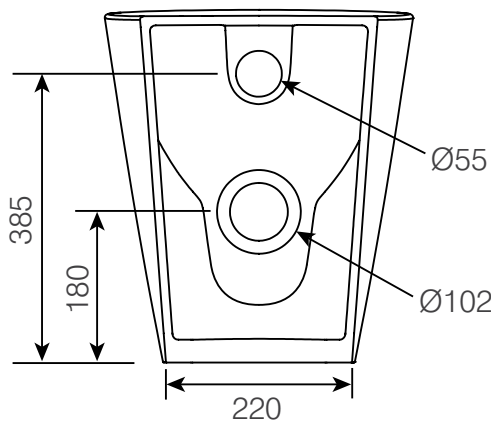

TECHNICAL DATA SHEET

Paradigm Comfort Back To Wall WC Pan - PCHBW PAN

ROPER RHODES®

NO.	Description	Product Code	Fixings included	Gross Weight
1	Soft Close Toilet Seat	PASCTS	YES	2KG
2	Back to Wall WC	PCHBW PAN	YES	27KG

Floor Fixings

- 1. 2x Nylon Floor Bracket
- 2. 4x Stainless Steel Screws
- 3. 2x Nylon Screw Plugs
- 4. 2x Nylon Screw Collars
- 5. 2x Nylon Collar Caps (Metalic Finish)

Spare Code: SP14211

DIMENSIONS

DIAGRAMS NOT TO SCALE | ALL DIMENSIONS IN MM TOLERANCE OF ± 5MM
ALL PRODUCTS CONFORM TO BRITISH STANDARDS

*Dimensions are subject to change, customers are advised to measure actual product before commencing installation.
**Fixing point dimensions are for guidance only. The positions of fixings must be checked when product is received.

Key Dimensions Descriptions	Key Dimensions (mm)
Front to Back Footprint	315mm
Left to Right Footprint	220mm
Bowl Front to Back	340mm
Bowl Left to Right	285mm
Pan Height	450mm
Pan Overall front to Back	490mm
Centre Flush Inlet to Floor	385mm
Centre Waste Outlet to Floor	180mm
Width of Void	180mm
Is there a Ceramic Brace Bar	No
Distance from Spigot to back of Pan	15mm