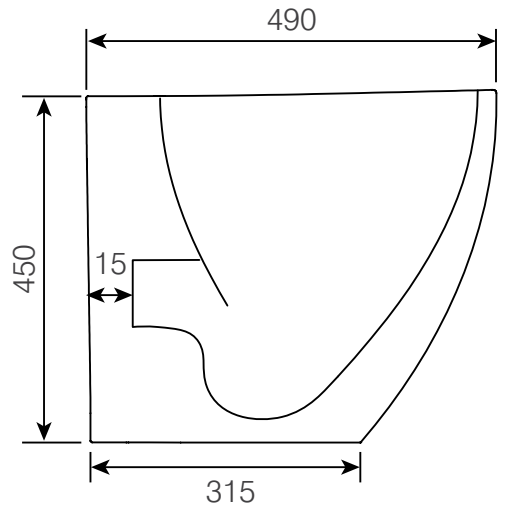

TECHNICAL DATA SHEET

Paradigm Comfort Back To Wall WC Pan - PCHBW PAN

ROPER RHODES®

NO.	Description	Product Code	Fixings included	Gross Weight
1	Soft Close Toilet Seat	PASCTS	YES	2KG
2	Back to Wall WC	PCHBW PAN	YES	27KG

Floor Fixings

- 1. 2x Nylon Floor Bracket
- 2. 4x Stainless Steel Screws
- 3. 2x Nylon Screw Plugs
- 4. 2x Nylon Screw Collars
- 5. 2x Nylon Collar Caps (Metalic Finish)

Spare Code: SP14211

DIMENSIONS

DIAGRAMS NOT TO SCALE | ALL DIMENSIONS IN MM TOLERANCE OF ± 5MM
ALL PRODUCTS CONFORM TO BRITISH STANDARDS

*Dimensions are subject to change, customers are advised to measure actual product before commencing installation.
**Fixing point dimensions are for guidance only. The positions of fixings must be checked when product is received.

Key Dimensions Descriptions	Key Dimensions (mm)
Front to Back Footprint	315mm
Left to Right Footprint	220mm
Bowl Front to Back	340mm
Bowl Left to Right	285mm
Pan Height	450mm
Pan Overall front to Back	490mm
Centre Flush Inlet to Floor	385mm
Centre Waste Outlet to Floor	180mm
Width of Void	180mm
Is there a Ceramic Brace Bar	No
Distance from Spigot to back of Pan	15mm