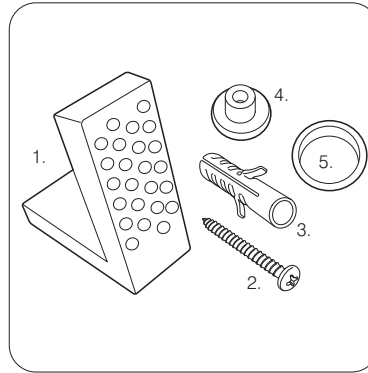

TECHNICAL DATA SHEET

Paradigm Comfort Back To Wall WC Pan - PCHBW PAN

ROPER RHODES®

NO.	Description	Product Code	Fixings included	Gross Weight
1	Soft Close Toilet Seat	PASCTS	YES	2KG
2	Back to Wall WC	PCHBW PAN	YES	27KG

Floor Fixings

- 1. 2x Nylon Floor Bracket
- 2. 4x Stainless Steel Screws
- 3. 2x Nylon Screw Plugs
- 4. 2x Nylon Screw Collars
- 5. 2x Nylon Collar Caps (Metalic Finish)

Spare Code: SP14211

DIMENSIONS

DIAGRAMS NOT TO SCALE | ALL DIMENSIONS IN MM TOLERANCE OF ± 5MM
ALL PRODUCTS CONFORM TO BRITISH STANDARDS

*Dimensions are subject to change, customers are advised to measure actual product before commencing installation.
**Fixing point dimensions are for guidance only. The positions of fixings must be checked when product is received.

Key Dimensions Descriptions	Key Dimensions (mm)
Front to Back Footprint	315mm
Left to Right Footprint	220mm
Bowl Front to Back	340mm
Bowl Left to Right	285mm
Pan Height	450mm
Pan Overall front to Back	490mm
Centre Flush Inlet to Floor	385mm
Centre Waste Outlet to Floor	180mm
Width of Void	180mm
Is there a Ceramic Brace Bar	No
Distance from Spigot to back of Pan	15mm