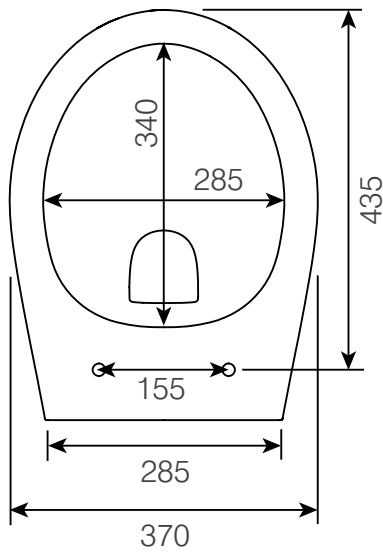

TECHNICAL DATA SHEET

Paradigm Comfort Back To Wall WC Pan - PCHBW PAN

ROPER RHODES®

NO.	Description	Product Code	Fixings included	Gross Weight
1	Soft Close Toilet Seat	PASCTS	YES	2KG
2	Back to Wall WC	PCHBW PAN	YES	27KG

Floor Fixings

- 1. 2x Nylon Floor Bracket
- 2. 4x Stainless Steel Screws
- 3. 2x Nylon Screw Plugs
- 4. 2x Nylon Screw Collars
- 5. 2x Nylon Collar Caps (Metalic Finish)

Spare Code: SP14211

DIMENSIONS

DIAGRAMS NOT TO SCALE | ALL DIMENSIONS IN MM TOLERANCE OF ± 5MM
ALL PRODUCTS CONFORM TO BRITISH STANDARDS

*Dimensions are subject to change, customers are advised to measure actual product before commencing installation.
**Fixing point dimensions are for guidance only. The positions of fixings must be checked when product is received.

Key Dimensions Descriptions	Key Dimensions (mm)
Front to Back Footprint	315mm
Left to Right Footprint	220mm
Bowl Front to Back	340mm
Bowl Left to Right	285mm
Pan Height	450mm
Pan Overall front to Back	490mm
Centre Flush Inlet to Floor	385mm
Centre Waste Outlet to Floor	180mm
Width of Void	180mm
Is there a Ceramic Brace Bar	No
Distance from Spigot to back of Pan	15mm