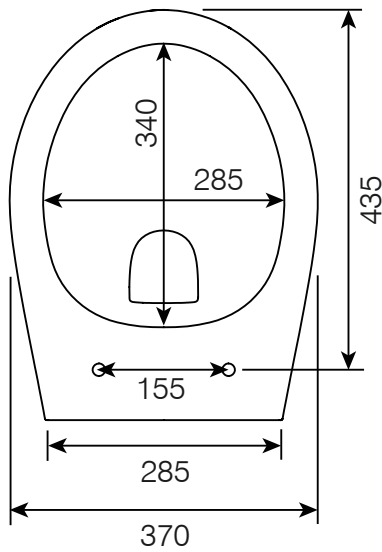

# TECHNICAL DATA SHEET

Paradigm Comfort Back To Wall WC Pan - PCHBW PAN

**ROPER RHODES®**

NO.	Description	Product Code	Fixings included	Gross Weight
1	Soft Close Toilet Seat	DC14030	YES	2KG
2	Back to Wall WC	PCHBW PAN	YES	27KG

## DIMENSIONS

DIAGRAMS NOT TO SCALE | ALL DIMENSIONS IN MM TOLERANCE OF ± 5MM  
ALL PRODUCTS CONFORM TO BRITISH STANDARDS

\*Dimensions are subject to change, customers are advised to measure actual product before commencing installation.  
\*\*Fixing point dimensions are for guidance only. The positions of fixings must be checked when product is received.

Key Dimensions Descriptions	Key Dimensions (mm)
Front to Back Footprint	315mm
Left to Right Footprint	220mm
Bowl Front to Back	340mm
Bowl Left to Right	285mm
Pan Height	450mm
Pan Overall front to Back	490mm
Centre Flush Inlet to Floor	385mm
Centre Waste Outlet to Floor	180mm
Width of Void	180mm
Is there a Ceramic Brace Bar	No
Distance from Spigot to back of Pan	15mm