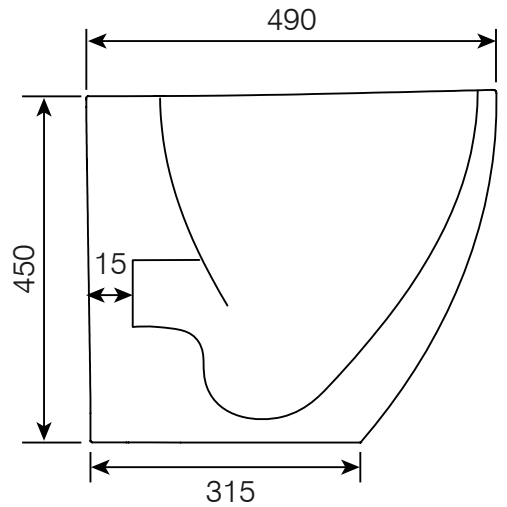

# TECHNICAL DATA SHEET

Paradigm Comfort Back To Wall WC Pan - PCHBW PAN

**ROPER RHODES®**

NO.	Description	Product Code	Fixings included	Gross Weight
1	Soft Close Toilet Seat	DC14030	YES	2KG
2	Back to Wall WC	PCHBW PAN	YES	27KG

## DIMENSIONS

DIAGRAMS NOT TO SCALE | ALL DIMENSIONS IN MM TOLERANCE OF ± 5MM  
ALL PRODUCTS CONFORM TO BRITISH STANDARDS

\*Dimensions are subject to change, customers are advised to measure actual product before commencing installation.  
\*\*Fixing point dimensions are for guidance only. The positions of fixings must be checked when product is received.

Key Dimensions Descriptions	Key Dimensions (mm)
Front to Back Footprint	315mm
Left to Right Footprint	220mm
Bowl Front to Back	340mm
Bowl Left to Right	285mm
Pan Height	450mm
Pan Overall front to Back	490mm
Centre Flush Inlet to Floor	385mm
Centre Waste Outlet to Floor	180mm
Width of Void	180mm
Is there a Ceramic Brace Bar	No
Distance from Spigot to back of Pan	15mm