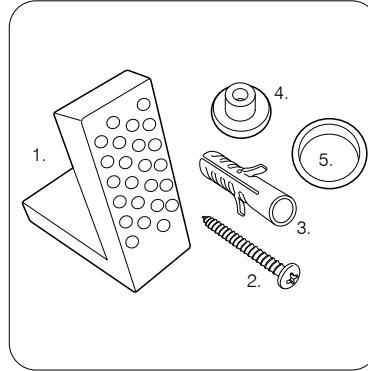

# TECHNICAL DATA SHEET

Paradigm Comfort Back To Wall WC Pan - PCHBW PAN

**ROPER RHODES®**

NO.	Description	Product Code	Fixings included	Gross Weight
1	Soft Close Toilet Seat	DC14030	YES	2KG
2	Back to Wall WC	PCHBW PAN	YES	27KG

Floor Fixings

- 1. 2x Nylon Floor Bracket
- 2. 4x Stainless Steel Screws
- 3. 2x Nylon Screw Plugs
- 4. 2x Nylon Screw Collars
- 5. 2x Nylon Collar Caps (Metalic Finish)

Spare Code: SP14211

## DIMENSIONS

DIAGRAMS NOT TO SCALE | ALL DIMENSIONS IN MM TOLERANCE OF ± 5MM  
ALL PRODUCTS CONFORM TO BRITISH STANDARDS

\*Dimensions are subject to change, customers are advised to measure actual product before commencing installation.  
\*\*Fixing point dimensions are for guidance only. The positions of fixings must be checked when product is received.

Key Dimensions Descriptions	Key Dimensions (mm)
Front to Back Footprint	315mm
Left to Right Footprint	220mm
Bowl Front to Back	340mm
Bowl Left to Right	285mm
Pan Height	450mm
Pan Overall front to Back	490mm
Centre Flush Inlet to Floor	385mm
Centre Waste Outlet to Floor	180mm
Width of Void	180mm
Is there a Ceramic Brace Bar	No
Distance from Spigot to back of Pan	15mm