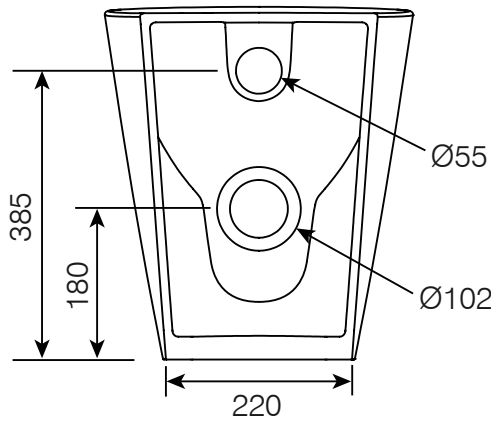

# TECHNICAL DATA SHEET

Paradigm Comfort Back To Wall WC Pan - PCHBW PAN

**ROPER RHODES®**

NO.	Description	Product Code	Fixings included	Gross Weight
1	Soft Close Toilet Seat	DC14030	YES	2KG
2	Back to Wall WC	PCHBW PAN	YES	27KG

Floor Fixings

- 1. 2x Nylon Floor Bracket
- 2. 4x Stainless Steel Screws
- 3. 2x Nylon Screw Plugs
- 4. 2x Nylon Screw Collars
- 5. 2x Nylon Collar Caps (Metalic Finish)

Spare Code: SP14211

## DIMENSIONS

DIAGRAMS NOT TO SCALE | ALL DIMENSIONS IN MM TOLERANCE OF ± 5MM  
ALL PRODUCTS CONFORM TO BRITISH STANDARDS

\*Dimensions are subject to change, customers are advised to measure actual product before commencing installation.  
\*\*Fixing point dimensions are for guidance only. The positions of fixings must be checked when product is received.

Key Dimensions Descriptions	Key Dimensions (mm)
Front to Back Footprint	315mm
Left to Right Footprint	220mm
Bowl Front to Back	340mm
Bowl Left to Right	285mm
Pan Height	450mm
Pan Overall front to Back	490mm
Centre Flush Inlet to Floor	385mm
Centre Waste Outlet to Floor	180mm
Width of Void	180mm
Is there a Ceramic Brace Bar	No
Distance from Spigot to back of Pan	15mm