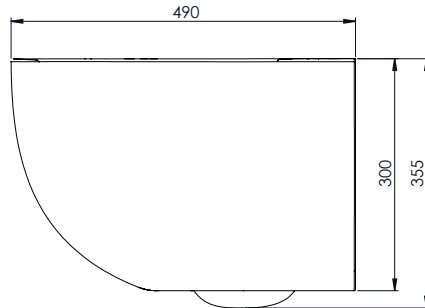

TECHNICAL DATA SHEET

Paradigm Wall Hung WC Pan - PWHPAN

ROPER RHODES®

NO.	Description	Product Code	Fixings included	Gross Weight
1	Soft Close Toilet Seat	PASCTS	YES	2KG
2	Wall Hung WC	PWHPAN	YES	20KG

Floor Fixings

- 1. 2x Wall hung brackets
- 2. 2x Wall hung bracket pins
- 3. 1x Allan key

Spare Code: SP17013

DIMENSIONS

DIAGRAMS NOT TO SCALE | ALL DIMENSIONS IN MM TOLERANCE OF ± 5 MM
ALL PRODUCTS CONFORM TO BRITISH STANDARDS

*Dimensions are subject to change, customers are advised to measure actual product before commencing installation.
**Fixing point dimensions are for guidance only. The positions of fixings must be checked when product is received.

FAQs

Q - What is the flush volume?
A - 5/3L

Q - Are there any other compatible seats?
A - Yes, Neutron (8901WSC-SF)

Q - Rim type?
A - Rimless

Key Dimensions Descriptions	Key Dimensions (mm)
Front to Back Footprint	285mm
Left to Right Footprint	209mm
Bowl Front to Back	340mm
Bowl Left to Right	290mm
Pan Height	355mm
Pan Overall front to Back	490mm
Width of Void	180mm
Is there a Ceramic Brace Bar	No
Distance from Spigot to back of Pan	17mm