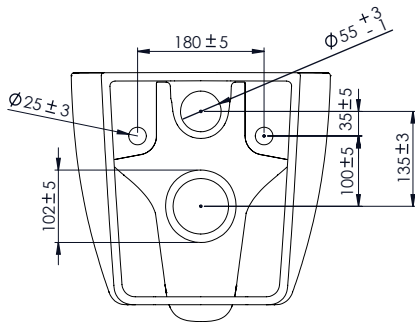

TECHNICAL DATA SHEET

Paradigm Wall Hung WC Pan - PWHPAN

ROPER RHODES®

NO.	Description	Product Code	Fixings included	Gross Weight
1	Soft Close Toilet Seat	PASCTS	YES	2KG
2	Wall Hung WC	PWHPAN	YES	20KG

Floor Fixings

- 1. 2x Wall hung brackets
- 2. 2x Wall hung bracket pins
- 3. 1x Allan key

Spare Code: SP17013

DIMENSIONS

DIAGRAMS NOT TO SCALE | ALL DIMENSIONS IN MM TOLERANCE OF ± 5 MM
ALL PRODUCTS CONFORM TO BRITISH STANDARDS

*Dimensions are subject to change, customers are advised to measure actual product before commencing installation.
**Fixing point dimensions are for guidance only. The positions of fixings must be checked when product is received.

FAQs

Q - What is the flush volume?
A - 5/3L

Q - Are there any other compatible seats?
A - Yes, Neutron (8901WSC-SF)

Q - Rim type?
A - Rimless

Key Dimensions Descriptions	Key Dimensions (mm)
Front to Back Footprint	285mm
Left to Right Footprint	209mm
Bowl Front to Back	340mm
Bowl Left to Right	290mm
Pan Height	355mm
Pan Overall front to Back	490mm
Width of Void	180mm
Is there a Ceramic Brace Bar	No
Distance from Spigot to back of Pan	17mm