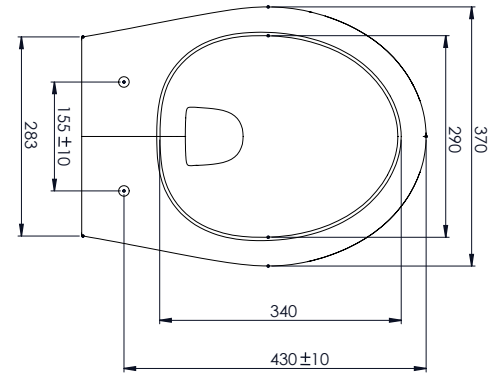

TECHNICAL DATA SHEET

Paradigm Wall Hung WC Pan - PWHPAN

ROPER RHODES®

NO.	Description	Product Code	Fixings included	Gross Weight
1	Soft Close Toilet Seat	PASCTS	YES	2KG
2	Wall Hung WC	PWHPAN	YES	20KG

Floor Fixings

- 1. 2x Wall hung brackets
- 2. 2x Wall hung bracket pins
- 3. 1x Allan key

Spare Code: SP17013

DIMENSIONS

DIAGRAMS NOT TO SCALE | ALL DIMENSIONS IN MM TOLERANCE OF ± 5 MM
ALL PRODUCTS CONFORM TO BRITISH STANDARDS

*Dimensions are subject to change, customers are advised to measure actual product before commencing installation.
**Fixing point dimensions are for guidance only. The positions of fixings must be checked when product is received.

FAQs

Q - What is the flush volume?
A - 5/3L

Q - Are there any other compatible seats?
A - Yes, Neutron (8901WSC-SF)

Q - Rim type?
A - Rimless

Key Dimensions Descriptions	Key Dimensions (mm)
Front to Back Footprint	285mm
Left to Right Footprint	209mm
Bowl Front to Back	340mm
Bowl Left to Right	290mm
Pan Height	355mm
Pan Overall front to Back	490mm
Width of Void	180mm
Is there a Ceramic Brace Bar	No
Distance from Spigot to back of Pan	17mm