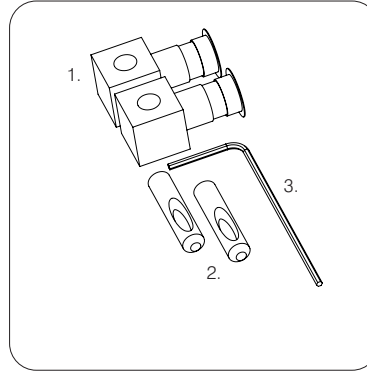

TECHNICAL DATA SHEET

Paradigm Wall Hung WC Pan - PWHPAN

ROPER RHODES®

NO.	Description	Product Code	Fixings included	Gross Weight
1	Soft Close Toilet Seat	PASCTS	YES	2KG
2	Wall Hung WC	PWHPAN	YES	20KG

Floor Fixings

- 1. 2x Wall hung brackets
- 2. 2x Wall hung bracket pins
- 3. 1x Allan key

Spare Code: SP17013

DIMENSIONS

DIAGRAMS NOT TO SCALE | ALL DIMENSIONS IN MM TOLERANCE OF ± 5 MM
ALL PRODUCTS CONFORM TO BRITISH STANDARDS

*Dimensions are subject to change, customers are advised to measure actual product before commencing installation.
**Fixing point dimensions are for guidance only. The positions of fixings must be checked when product is received.

FAQs

Q - What is the flush volume?
A - 5/3L

Q - Are there any other compatible seats?
A - Yes, Neutron (8901WSC-SF)

Q - Rim type?
A - Rimless

Key Dimensions Descriptions	Key Dimensions (mm)
Front to Back Footprint	285mm
Left to Right Footprint	209mm
Bowl Front to Back	340mm
Bowl Left to Right	290mm
Pan Height	355mm
Pan Overall front to Back	490mm
Width of Void	180mm
Is there a Ceramic Brace Bar	No
Distance from Spigot to back of Pan	17mm