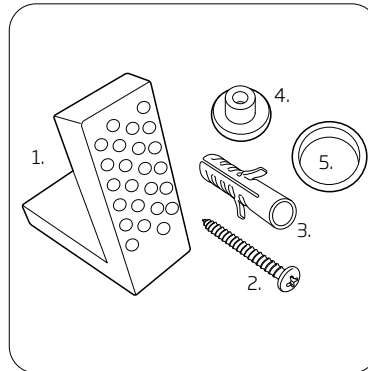

TECHNICAL DATA SHEET

Sky Comfort Height Fully Enclosed Close Coupled WC

R2

NO.	Description	Product Code	Fixings included	Gross Weight
1	Close Coupled Cistern	SN63CCC	YES	15KG
2	Soft Close Toilet Seat	SYSCTS-SF	YES	2KG
3	Fully Enclosed CC WC	SY610CHFP	YES	37KG

Floor Fixings

- 1. 2x Nylon Floor Bracket
- 2. 4x Stainless Steel Screws
- 3. 2x Nylon Screw Plugs
- 4. 2x Nylon Screw Collars
- 5. 2x Nylon Collar Caps (Metalic Finish)

Spare Code: SP11078

DIMENSIONS

DIAGRAMS NOT TO SCALE | ALL DIMENSIONS IN MM TOLERANCE OF ± 5MM
ALL PRODUCTS CONFORM TO BRITISH STANDARDS

FAQs

Q - Where is the inlet valve?
A - Bottom inlet, back right of the pan.

Q - What is the flush volume?
A - 6/4L

Q - Can this pan be used with a side connection outlet pipe?
A - No

Q - Are there any other compatible seats?
A - No

Key Dimensions Descriptions	Key Dimensions (mm)
Front to Back Footprint	520mm
Left to Right Footprint	250mm
Bowl Front to Back	320mm
Bowl Left to Right	270mm
Pan Height	460mm
Pan Overall Front to Back	610mm
Centre Waste Outlet to Floor	180mm
Width of Void	180mm
Is there a Ceramic Brace Bar	No
Distance from Spigot to back of Pan	220mm