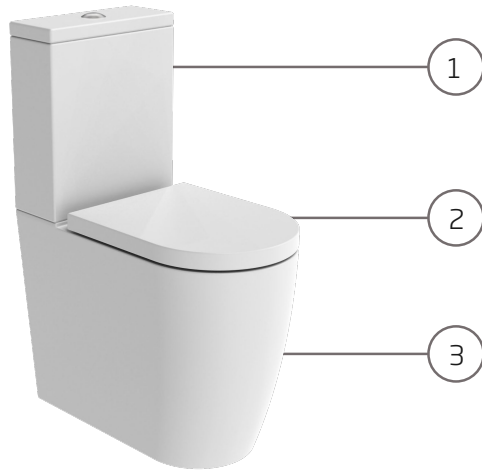

TECHNICAL DATA SHEET

Sky Comfort Height Fully Enclosed Close Coupled WC

R2

NO.	Description	Product Code	Fixings included	Gross Weight
1	Close Coupled Cistern	SN63CCC	YES	15KG
2	Soft Close Toilet Seat	SYSCTS-SF	YES	2KG
3	Fully Enclosed CC WC	SY610CHFP	YES	37KG

Floor Fixings

- 1. 2x Nylon Floor Bracket
- 2. 4x Stainless Steel Screws
- 3. 2x Nylon Screw Plugs
- 4. 2x Nylon Screw Collars
- 5. 2x Nylon Collar Caps (Metalic Finish)

Spare Code: SP11078

DIMENSIONS

DIAGRAMS NOT TO SCALE | ALL DIMENSIONS IN MM TOLERANCE OF ± 5MM
ALL PRODUCTS CONFORM TO BRITISH STANDARDS

FAQs

Q - Where is the inlet valve?
A - Bottom inlet, back right of the pan.

Q - What is the flush volume?
A - 6/4L

Q - Can this pan be used with a side connection outlet pipe?
A - No

Q - Are there any other compatible seats?
A - No

Key Dimensions Descriptions	Key Dimensions (mm)
Front to Back Footprint	520mm
Left to Right Footprint	250mm
Bowl Front to Back	320mm
Bowl Left to Right	270mm
Pan Height	460mm
Pan Overall Front to Back	610mm
Centre Waste Outlet to Floor	180mm
Width of Void	180mm
Is there a Ceramic Brace Bar	No
Distance from Spigot to back of Pan	220mm