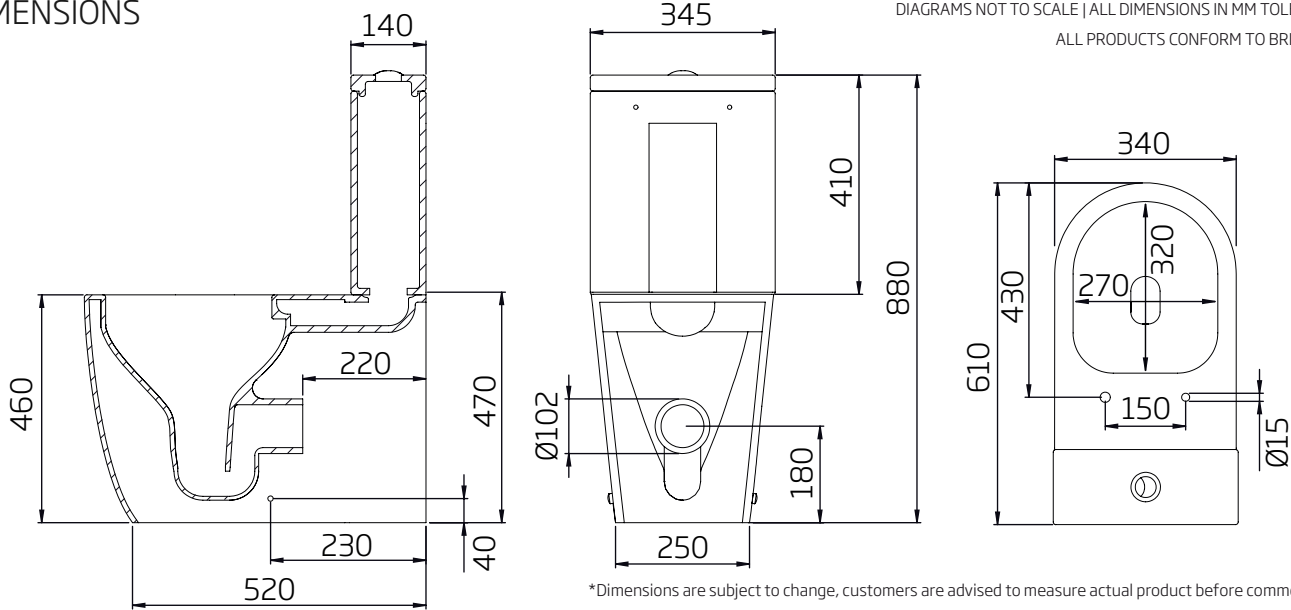

TECHNICAL DATA SHEET

Sky Comfort Height Fully Enclosed Close Coupled WC

R2

NO.	Description	Product Code	Fixings included	Gross Weight
1	Close Coupled Cistern	SN63CCC	YES	15KG
2	Soft Close Toilet Seat	SYSCTS-SF	YES	2KG
3	Fully Enclosed CC WC	SY610CHFP	YES	37KG

Floor Fixings

- 1. 2x Nylon Floor Bracket
- 2. 4x Stainless Steel Screws
- 3. 2x Nylon Screw Plugs
- 4. 2x Nylon Screw Collars
- 5. 2x Nylon Collar Caps (Metalic Finish)

Spare Code: SP11078

DIMENSIONS

DIAGRAMS NOT TO SCALE | ALL DIMENSIONS IN MM TOLERANCE OF ± 5MM
ALL PRODUCTS CONFORM TO BRITISH STANDARDS

FAQs

Q - Where is the inlet valve?
A - Bottom inlet, back right of the pan.

Q - What is the flush volume?
A - 6/4L

Q - Can this pan be used with a side connection outlet pipe?
A - No

Q - Are there any other compatible seats?
A - No

Key Dimensions Descriptions	Key Dimensions (mm)
Front to Back Footprint	520mm
Left to Right Footprint	250mm
Bowl Front to Back	320mm
Bowl Left to Right	270mm
Pan Height	460mm
Pan Overall Front to Back	610mm
Centre Waste Outlet to Floor	180mm
Width of Void	180mm
Is there a Ceramic Brace Bar	No
Distance from Spigot to back of Pan	220mm