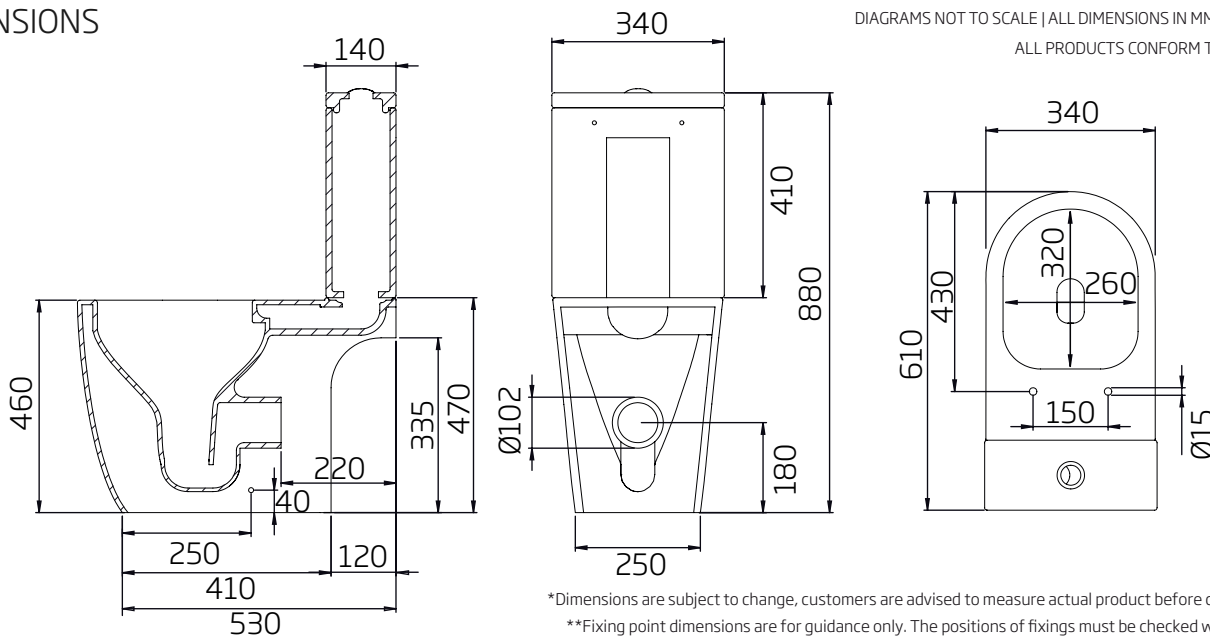

TECHNICAL DATA SHEET

Sky Comfort Height Closed Coupled Open Back WC

R2

NO.	Description	Product Code	Fixings included	Gross Weight
1	Close Coupled Cistern	SN63CCC	YES	15KG
2	Soft Close Toilet Seat	SYSCTS-SF	YES	2KG
3	Open Back WC	SY610CHP	YES	35KG

Floor Fixings

- 1. 2x Nylon Floor Bracket
- 2. 4x Stainless Steel Screws
- 3. 2x Nylon Screw Plugs
- 4. 2x Nylon Screw Collars
- 5. 2x Nylon Collar Caps (Metalic Finish)

Spare Code: SP11078

DIMENSIONS

FAQs

Q - Where is the inlet valve?
A - Bottom inlet, back right of the pan.

Q - What finish is the ceramic glaze?
A - Keramik White

Q - What is the flush volume?
A - 6/4L

Q - What finish is the flush button supplied with the cistern?
A - Chrome

Q - Is this WC rimless or box rim?
A - Rimless

Key Dimensions Descriptions	Key Dimensions (mm)
Front to Back Footprint	410mm/530mm from wall
Left to Right Footprint	250mm
Bowl Front to Back	320mm
Bowl Left to Right	260mm
Pan Height	460mm
Pan Overall Front to Back	610mm
Centre Waste Outlet to Floor	180mm
Width of Void	180mm
Is there a Ceramic Brace Bar	No
Distance from Spigot to Wall	220mm