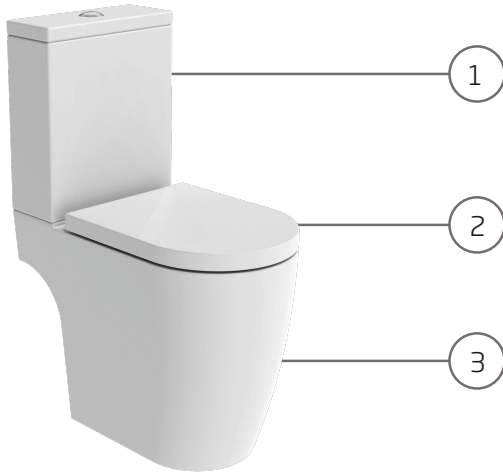

TECHNICAL DATA SHEET

Sky Comfort Height Closed Coupled Open Back WC

R2

NO.	Description	Product Code	Fixings included	Gross Weight
1	Close Coupled Cistern	SN63CCC	YES	15KG
2	Soft Close Toilet Seat	SYSCTS-SF	YES	2KG
3	Open Back WC	SY610CHP	YES	35KG

Floor Fixings

- 1. 2x Nylon Floor Bracket
- 2. 4x Stainless Steel Screws
- 3. 2x Nylon Screw Plugs
- 4. 2x Nylon Screw Collars
- 5. 2x Nylon Collar Caps (Metalic Finish)

Spare Code: SP11078

DIMENSIONS

FAQs

Q - Where is the inlet valve?
A - Bottom inlet, back right of the pan.

Q - What finish is the ceramic glaze?
A - Keramik White

Q - What is the flush volume?
A - 6/4L

Q - What finish is the flush button supplied with the cistern?
A - Chrome

Q - Is this WC rimless or box rim?
A - Rimless

Key Dimensions Descriptions	Key Dimensions (mm)
Front to Back Footprint	410mm/530mm from wall
Left to Right Footprint	250mm
Bowl Front to Back	320mm
Bowl Left to Right	260mm
Pan Height	460mm
Pan Overall Front to Back	610mm
Centre Waste Outlet to Floor	180mm
Width of Void	180mm
Is there a Ceramic Brace Bar	No
Distance from Spigot to Wall	220mm