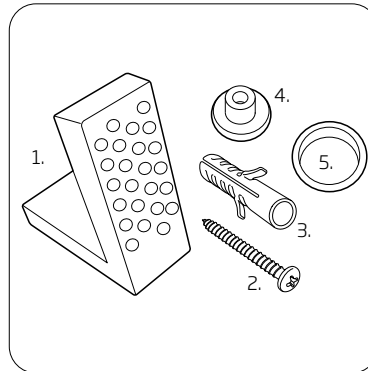

TECHNICAL DATA SHEET

Sky Comfort Height Closed Coupled Open Back WC

R2

NO.	Description	Product Code	Fixings included	Gross Weight
1	Close Coupled Cistern	SN63CCC	YES	15KG
2	Soft Close Toilet Seat	SYSCTS-SF	YES	2KG
3	Open Back WC	SY610CHP	YES	35KG

Floor Fixings

- 1. 2x Nylon Floor Bracket
- 2. 4x Stainless Steel Screws
- 3. 2x Nylon Screw Plugs
- 4. 2x Nylon Screw Collars
- 5. 2x Nylon Collar Caps (Metalic Finish)

Spare Code: SP11078

DIMENSIONS

FAQs

Q - Where is the inlet valve?
A - Bottom inlet, back right of the pan.

Q - What finish is the ceramic glaze?
A - Keramik White

Q - What is the flush volume?
A - 6/4L

Q - What finish is the flush button supplied with the cistern?
A - Chrome

Q - Is this WC rimless or box rim?
A - Rimless

Key Dimensions Descriptions	Key Dimensions (mm)
Front to Back Footprint	410mm/530mm from wall
Left to Right Footprint	250mm
Bowl Front to Back	320mm
Bowl Left to Right	260mm
Pan Height	460mm
Pan Overall Front to Back	610mm
Centre Waste Outlet to Floor	180mm
Width of Void	180mm
Is there a Ceramic Brace Bar	No
Distance from Spigot to Wall	220mm