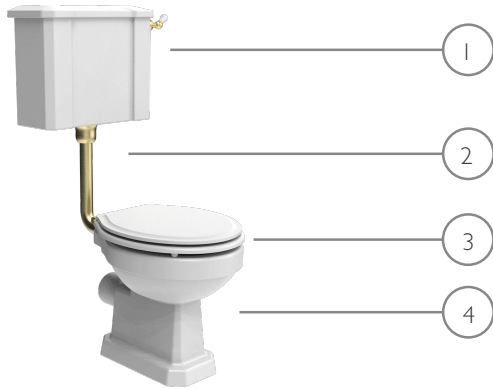

## Vitoria Low Level Open Back WC

# TAVISTOCK

NO.	Description	Product Code	Fixings included	Gross Weight
1	Low Level Cistern	CL850S	YES	15.5KG
2	Low Level Pipe Kit	LLK850BRS	YES	7KG
3	White Moulded Wood WC Seat	TS850WSCB-SF	YES	3.6KG
4	Low Level WC	PL850S	YES	15.5KG

## FAQs

Q - Where is the inlet valve?  
A - Bottom inlet, back right of the pan.

Q - What is the flush volume?  
A - 6/4L

Q - Can this pan be used with a side connection outlet pipe?  
A - Yes

Q - Are there any other compatible seats?  
A - Yes, Vitoria painted moulded wood seats.

Key Dimensions Descriptions	Key Dimensions (mm)
Front to Back Footprint	440mm
Left to Right Footprint	215mm
Bowl Front to Back	310mm
Bowl Left to Right	280mm
Pan Height (+Cistern)	400mm (1157mm)
Pan Overall Front to Back	475mm
Centre Waste Outlet to Floor	190mm