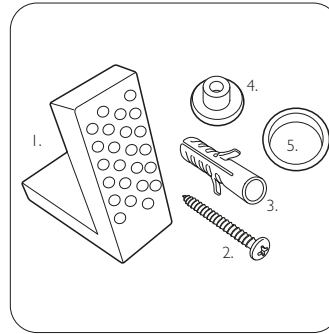

## Vitoria Low Level Open Back WC

# TAVISTOCK

NO.	Description	Product Code	Fixings included	Gross Weight
1	Low Level Cistern	CL850S	YES	15.5KG
2	Low Level Pipe Kit	LLK850BRS	YES	7KG
3	White Moulded Wood WC Seat	TS850WSCB-SF	YES	3.6KG
4	Low Level WC	PL850S	YES	15.5KG

## FAQs

Q - Where is the inlet valve?  
A - Bottom inlet, back right of the pan.

Q - What is the flush volume?  
A - 6/4L

Q - Can this pan be used with a side connection outlet pipe?  
A - Yes

Q - Are there any other compatible seats?  
A - Yes, Vitoria painted moulded wood seats.

Key Dimensions Descriptions	Key Dimensions (mm)
Front to Back Footprint	440mm
Left to Right Footprint	215mm
Bowl Front to Back	310mm
Bowl Left to Right	280mm
Pan Height (+Cistern)	400mm (1157mm)
Pan Overall Front to Back	475mm
Centre Waste Outlet to Floor	190mm