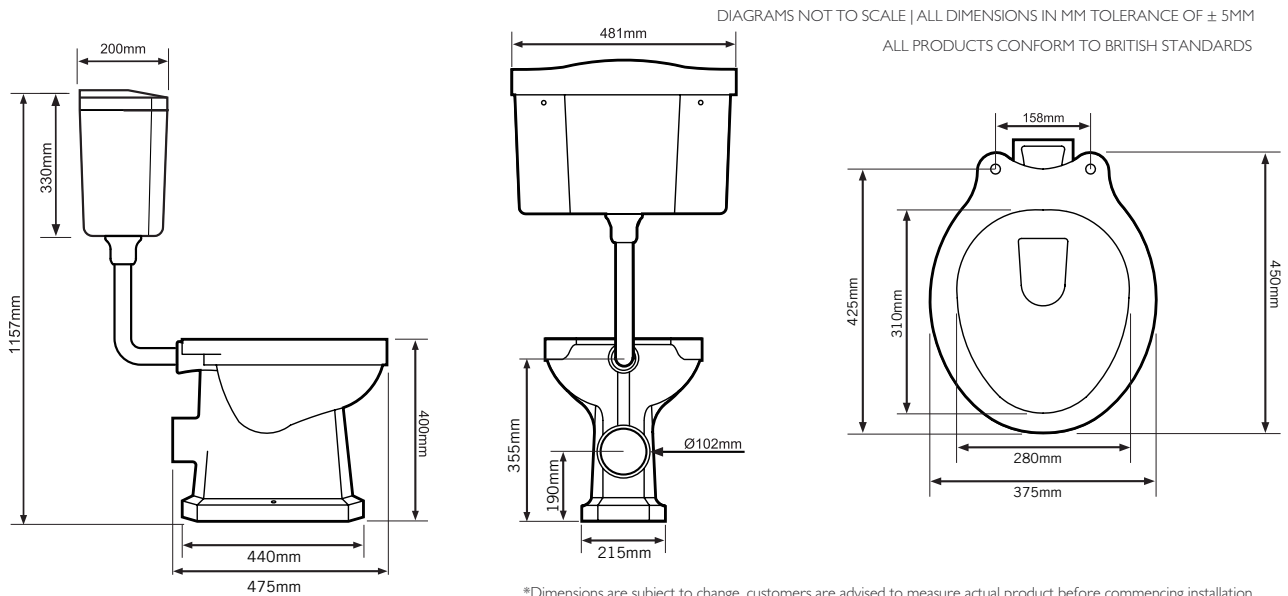

# TAVISTOCK

NO.	Description	Product Code	Fixings included	Gross Weight
1	Low Level Cistern	CL850S	YES	15.5KG
2	Low Level Pipe Kit	LLK850BRS	YES	7KG
3	White Moulded Wood WC Seat	TS850WSCB-SF	YES	3.6KG
4	Low Level WC	PL850S	YES	15.5KG

## DIMENSIONS

\*Dimensions are subject to change, customers are advised to measure actual product before commencing installation.

\*\*Fixing point dimensions are for guidance only. The positions of fixings must be checked when product is received.

## FAQs

Q - Where is the inlet valve?  
A - Bottom inlet, back right of the pan.

Q - What is the flush volume?  
A - 6/4L

Q - Can this pan be used with a side connection outlet pipe?  
A - Yes

Q - Are there any other compatible seats?  
A - Yes, Vitoria painted moulded wood seats.

Key Dimensions Descriptions	Key Dimensions (mm)
Front to Back Footprint	440mm
Left to Right Footprint	215mm
Bowl Front to Back	310mm
Bowl Left to Right	280mm
Pan Height (+Cistern)	400mm (1157mm)
Pan Overall Front to Back	475mm
Centre Waste Outlet to Floor	190mm