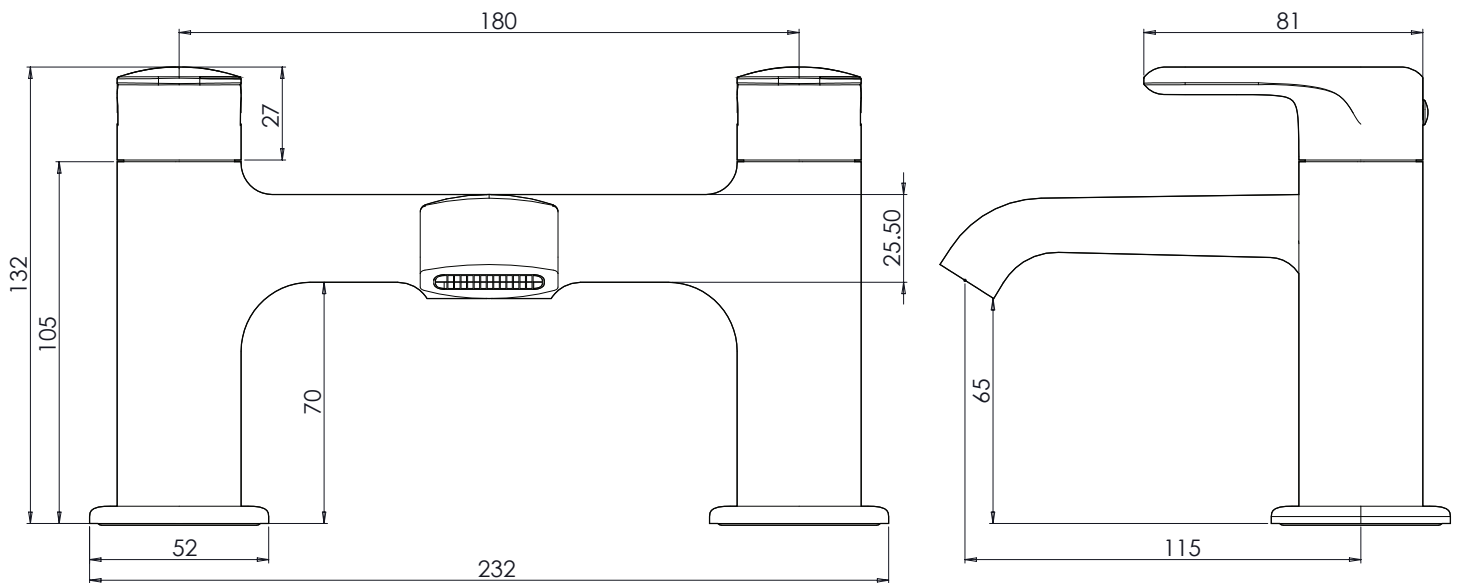

Technical Data Sheet

ROPER RHODES®

Scape Deck Mounted Bath Filler - T353202

No.	Description	Code	Fixings Included
1	Scape Deck Mounted Bath Filler	T353202	YES

Min Pressure:	0.2bar
0.2bar	12.4 litres / min
0.5bar	18.7 litres / min
1bar	25.7 litres / min
2bar	35.9 litres / min
3bar	43.8 litres / min

Dimensions:

Diagrams not to scale. All dimensions in mm (tolerance of +/-5mm)

*Dimensions are subject to change, customers are advised to measure actual product before commencing installation.

FAQs

What is the size of the tap tail connection? The tap tails have a standard 1/2" BSP fixing.

What bore is the tap tail? The tails have a 10mm internal bore.

What length are the tap tails? The tails are 300mm in length.

Does the tap come fitted with an aerator? Yes, the aerator comes pre-installed but can be replaced.