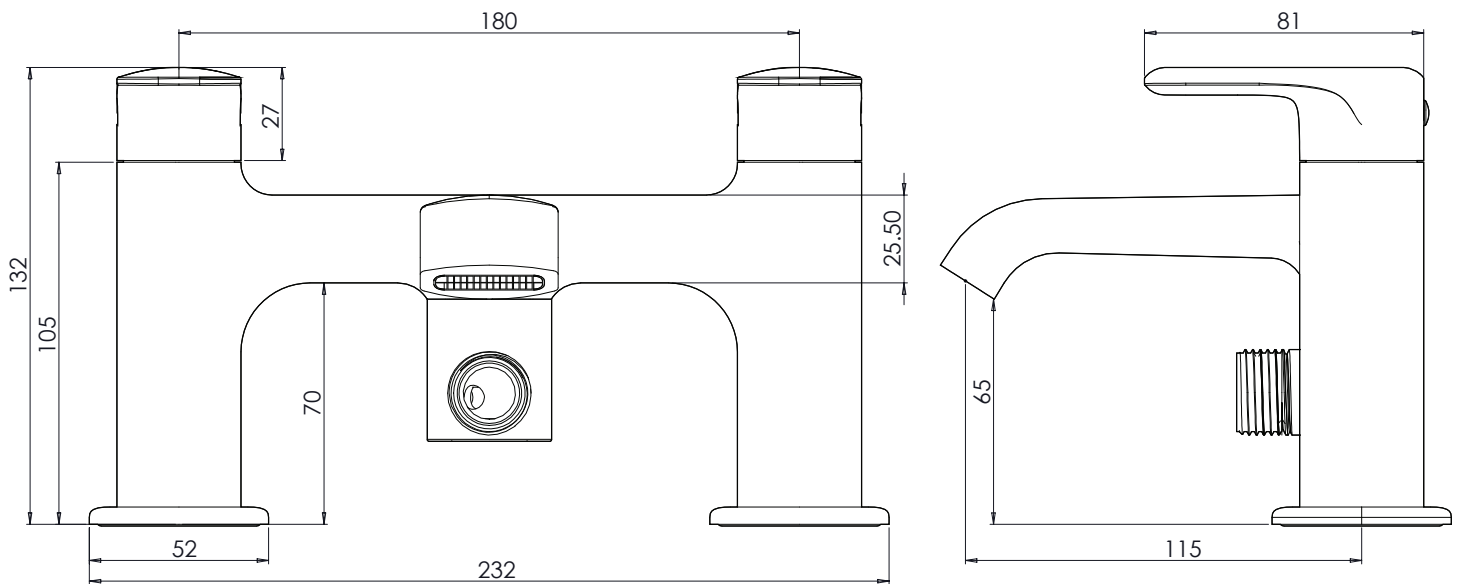

# ROPER RHODES®

Scape Deck Mounted Bath Shower Mixer - T354202

No.	Description	Code	Fixings Included
1	Scape Deck Mounted Bath Shower Mixer	T354202	YES

Min Pressure:	0.2bar
0.2bar	12.4 litres / min
0.5bar	18.7 litres / min
1bar	25.7 litres / min
2bar	35.9 litres / min
3bar	43.8 litres / min

## Dimensions:

Diagrams not to scale. All dimensions in mm (tolerance of +/-5mm)

\*Dimensions are subject to change, customers are advised to measure actual product before commencing installation.

## FAQs

**What is the size of the tap tail connection?** The tap tails have a standard 1/2" BSP fixing.

**What bore is the tap tail?** The tails have a 10mm internal bore.

**What length are the tap tails?** The tails are 300mm in length.