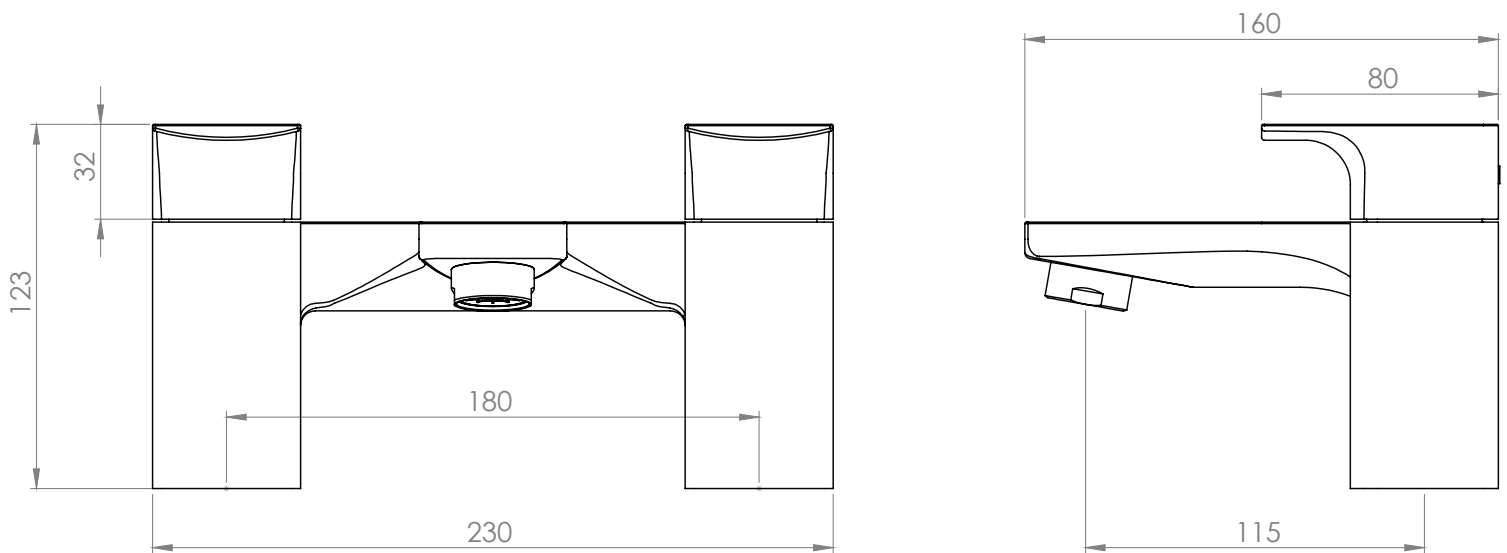

What is the size of the tap tail connection? The tap tails have a standard 1/2" BSP fixing.

What bore is the tap tail? The tails have a 10mm internal bore.

What length are the tap tails? The tails are 300mm in length.

Does the tap come fitted with an aerator? Yes.

Technical Data Sheet

Siren Bath Filler - TSN32

TAVISTOCK
inspiring bathrooms

No.	Description	Code	Fixings Included
1	Siren Bath Filler	TSN32	YES

Min Pressure:	0.3bar
0.1bar	16.7 litres / min
0.3bar	22.2 litres / min
0.4bar	25.6 litres / min
0.5bar	28.9 litres / min
1bar	41.4 litres / min
2bar	60.9 litres / min
3bar	74.2 litres / min

Dimensions - TSN32

Diagrams not to scale. All dimensions in mm (tolerance of +/-5mm)

*Dimensions are subject to change, customers are advised to measure actual product before commencing installation.

FAQs

Dimensions - TSN42

Diagrams not to scale. All dimensions in mm (tolerance of +/-5mm)

*Dimensions are subject to change, customers are advised to measure actual product before commencing installation.

FAQs