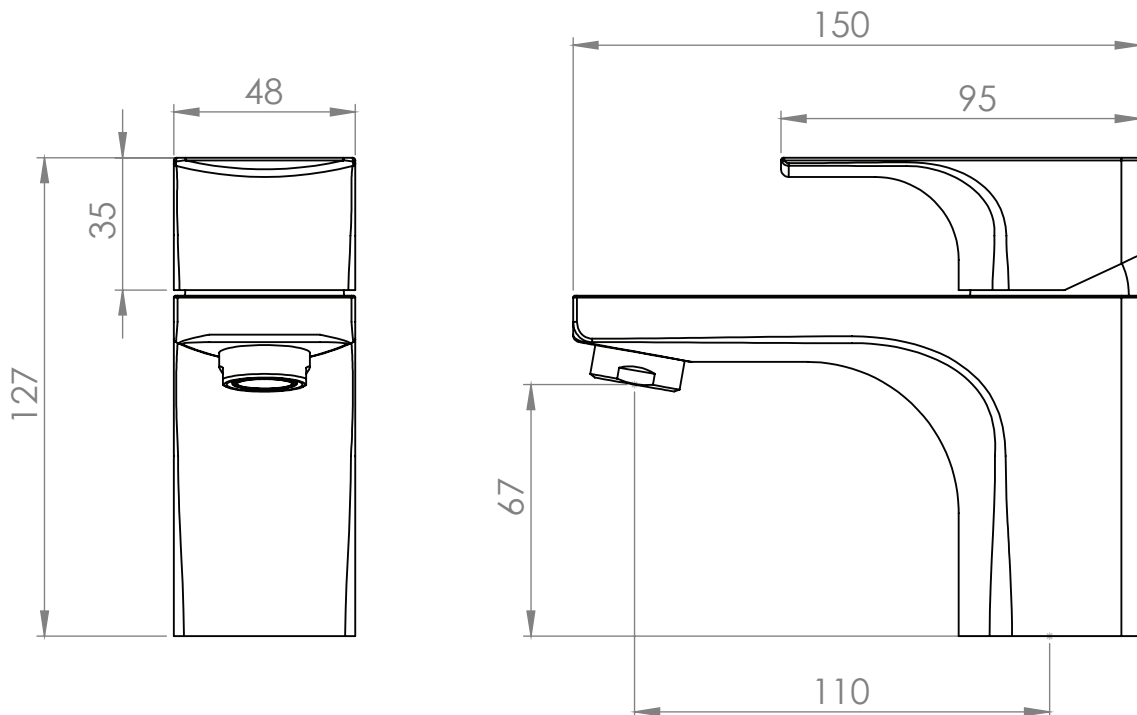

What is the size of the tap tail connection? The tap tails have a standard 1/2" BSP fixing.

What bore is the tap tail? The tails have a 10mm internal bore.

What length are the tap tails? The tails are 300mm in length.

Does the tap come fitted with an aerator? Yes.

Technical Data Sheet

Siren Mini Basin Mixer - TSN61

TAVISTOCK
inspiring bathrooms

No.	Description	Code	Fixings Included
1	Siren Mini Basin Mixer	TSN61	YES

Min Pressure:	0.3bar
0.1bar	6.8 litres / min
0.3bar	8.2 litres / min
0.4bar	9.6 litres/min
0.5bar	10.9 litres / min
1bar	15.6 litres / min
2bar	22.8 litres / min
3bar	27.6 litres / min

Dimensions - TSN61

Diagrams not to scale. All dimensions in mm (tolerance of +/-5mm)

*Dimensions are subject to change, customers are advised to measure actual product before commencing installation.

FAQs