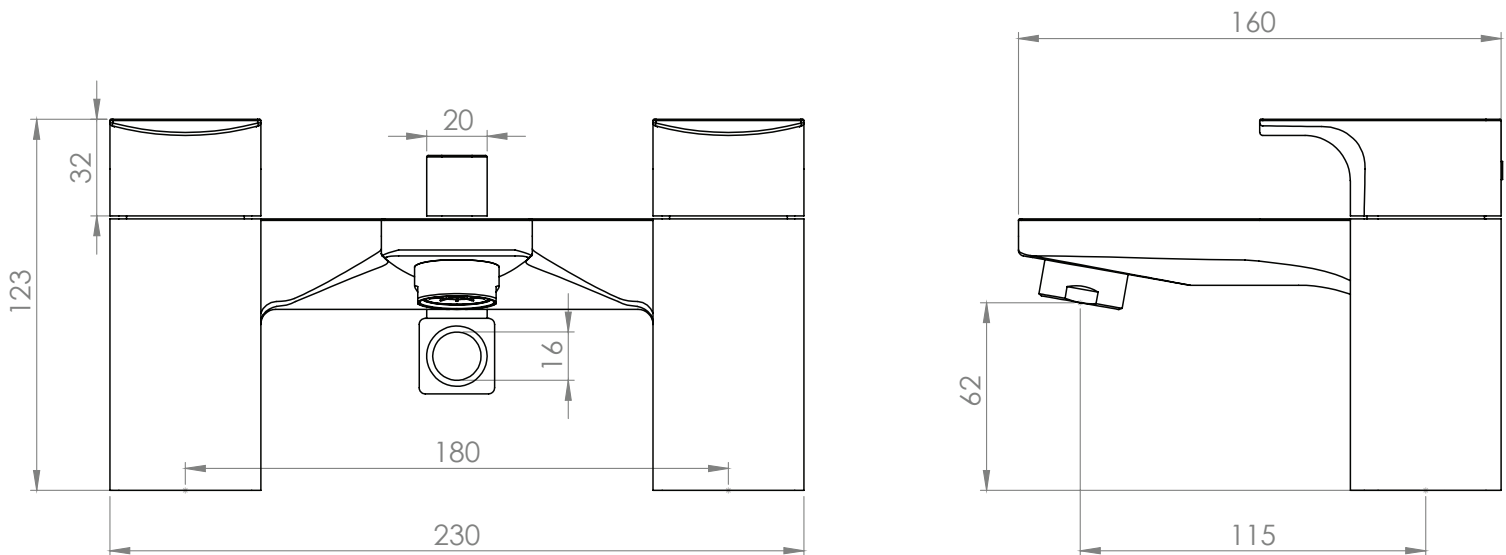

Dimensions - TSN32

Diagrams not to scale. All dimensions in mm (tolerance of +/-5mm)

*Dimensions are subject to change, customers are advised to measure actual product before commencing installation.

FAQs

Does the tap come fitted with an aerator? Yes.

What size plumbing fittings are needed for the threaded legs? This product will work with standard 3/4" plumbing fittings.

Technical Data Sheet

Siren Bath Shower Mixer - TSN42

Dimensions - TSN42

Diagrams not to scale. All dimensions in mm (tolerance of +/-5mm)

*Dimensions are subject to change, customers are advised to measure actual product before commencing installation.

FAQs