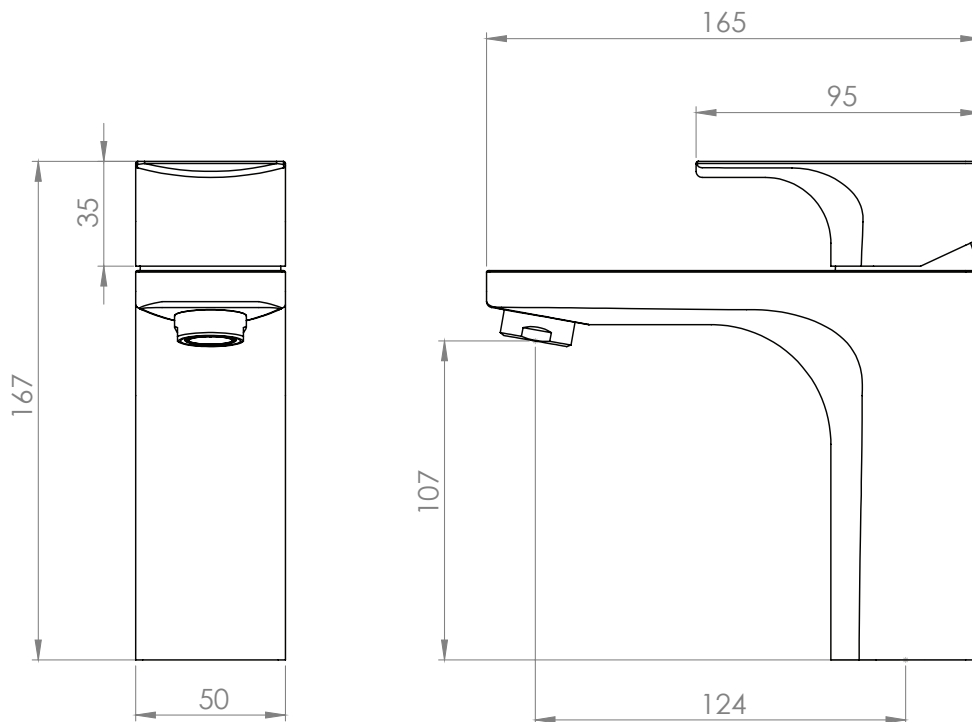

Technical Data Sheet

Siren Basin Mixer - TSN11

TAVISTOCK
inspiring bathrooms

No.	Description	Code	Fixings Included
1	Siren Basin Mixer	TSN11	YES

Min Pressure:	0.3bar
0.1bar	6.4 litres / min
0.3bar	7.6 litres / min
0.4bar	9.3 litres/min
0.5bar	10.6 litres / min
1bar	15.1 litres / min
2bar	21.5 litres / min
3bar	26.6 litres / min

Dimensions - TSN12

Diagrams not to scale. All dimensions in mm (tolerance of +/-5mm)

*Dimensions are subject to change, customers are advised to measure actual product before commencing installation.

FAQs

What is the size of the tap tail connection? The tap tails have a standard 1/2" BSP fixing.

What bore is the tap tail? The tails have a 10mm internal bore.

What length are the tap tails? The tails are 300mm in length.

Dimensions - TSN32

Diagrams not to scale. All dimensions in mm (tolerance of +/-5mm)

*Dimensions are subject to change, customers are advised to measure actual product before commencing installation.

FAQs