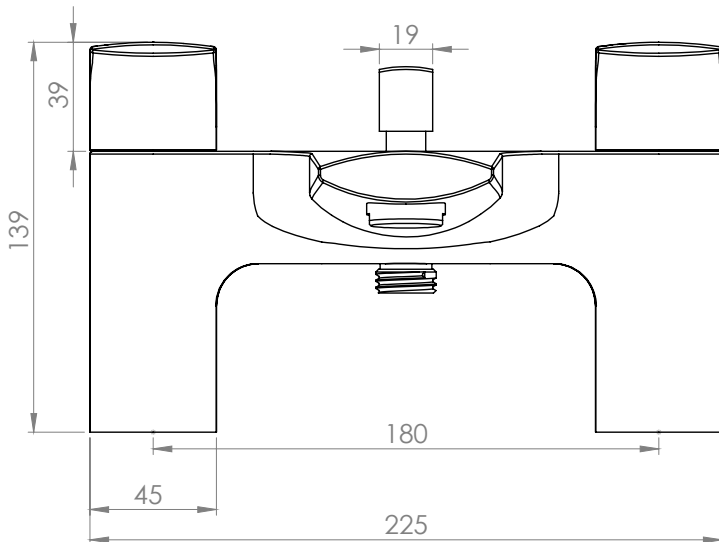

### Dimensions - TSE11

Diagrams not to scale. All dimensions in mm (tolerance of +/-5mm)

\*Dimensions are subject to change, customers are advised to measure actual product before commencing installation.

### Dimensions - TSE61

Diagrams not to scale. All dimensions in mm (tolerance of +/-5mm)

\*Dimensions are subject to change, customers are advised to measure actual product before commencing installation.

### Dimensions - TSE32

Diagrams not to scale. All dimensions in mm (tolerance of +/-5mm)

\*Dimensions are subject to change, customers are advised to measure actual product before commencing installation.

### Dimensions - TSE42

Diagrams not to scale. All dimensions in mm (tolerance of +/-5mm)

\*Dimensions are subject to change, customers are advised to measure actual product before commencing installation.