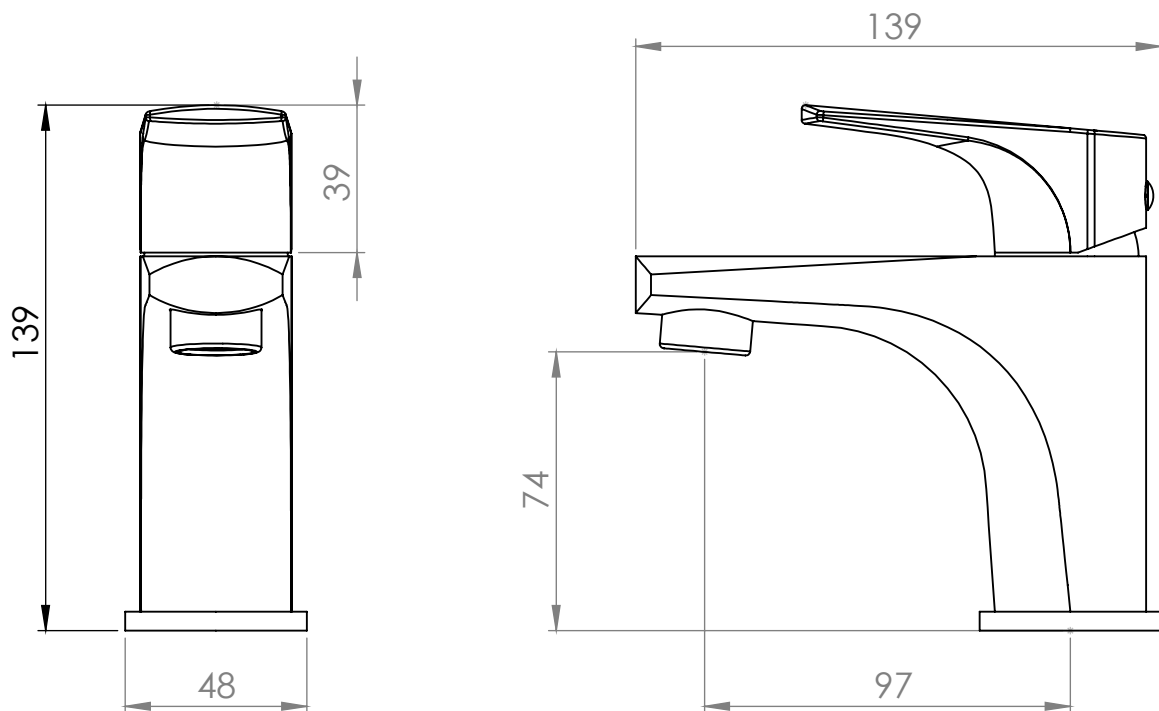

### Dimensions - TSE61

Diagrams not to scale. All dimensions in mm (tolerance of +/-5mm)

\*Dimensions are subject to change, customers are advised to measure actual product before commencing installation.

### FAQs

**What is the size of the tap tail connection?** The tap tails have a standard 1/2" BSP fixing.

**What bore is the tap tail?** The tails have a 10mm internal bore.

**What length are the tap tails?** The tails are 300mm in length.

### Dimensions - TSE32

Diagrams not to scale. All dimensions in mm (tolerance of +/-5mm)

\*Dimensions are subject to change, customers are advised to measure actual product before commencing installation.

### Dimensions - TSE42

Diagrams not to scale. All dimensions in mm (tolerance of +/-5mm)

\*Dimensions are subject to change, customers are advised to measure actual product before commencing installation.