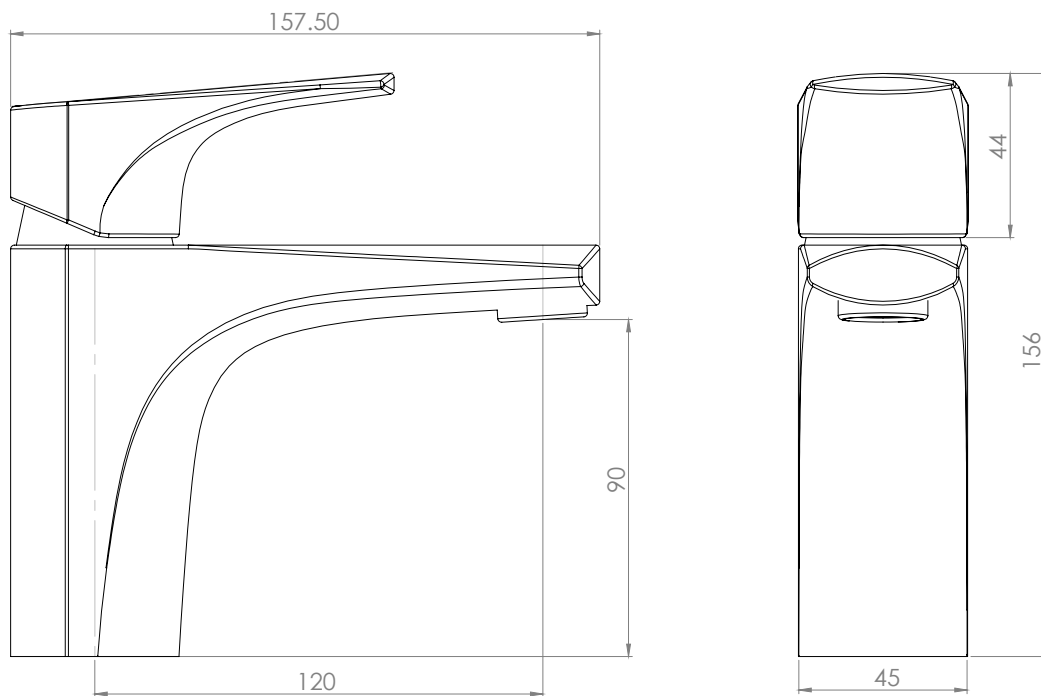

## Strike Basin Mixer - TSE11

**TAVISTOCK**  
inspiring bathrooms

No.	Description	Code	Fixings Included
1	Strike Basin Mixer	TSE11	YES

Min Pressure:	0.3bar
0.2bar	4.9 litres / min
0.3bar	5.6 litres / min
0.4bar	6.2 litres/min
0.5bar	6.8 litres / min
1bar	9.3 litres / min
2bar	12.7 litres / min
3bar	15.2 litres / min

### Dimensions - TSE11

Diagrams not to scale. All dimensions in mm (tolerance of +/-5mm)

\*Dimensions are subject to change, customers are advised to measure actual product before commencing installation.

### FAQs

**What is the size of the tap tail connection?** The tap tails have a standard 1/2" BSP fixing.

**What bore is the tap tail?** The tails have a 10mm internal bore.

**What length are the tap tails?** The tails are 300mm in length.