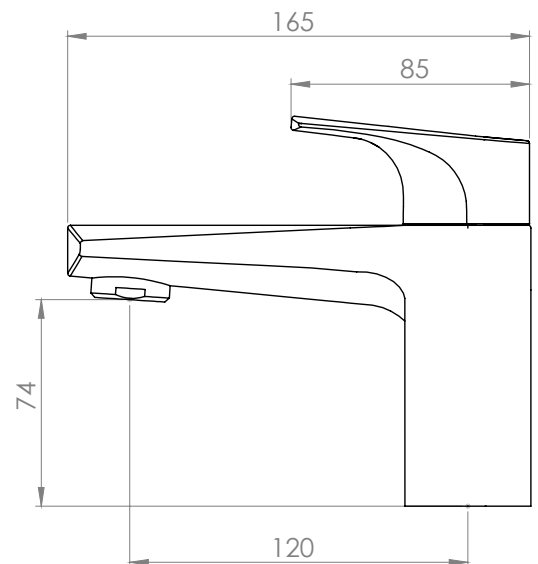

### Dimensions - TSE32

Diagrams not to scale. All dimensions in mm (tolerance of +/-5mm)

\*Dimensions are subject to change, customers are advised to measure actual product before commencing installation.

## Strike Bath Shower Mixer - TSE42

**TAVISTOCK**  
inspiring bathrooms

No.	Description	Code	Fixings Included
1	Strike Bath Shower Mixer	TSE42	YES

Min Pressure:	0.3bar
0.2bar	11.7 litres / min
0.3bar	12.6 litres / min
0.4bar	14.0 litres / min
0.5bar	15.5 litres / min
1bar	23.2 litres / min
2bar	32.5 litres / min

### Dimensions - TSE42

Diagrams not to scale. All dimensions in mm (tolerance of +/-5mm)

\*Dimensions are subject to change, customers are advised to measure actual product before commencing installation.