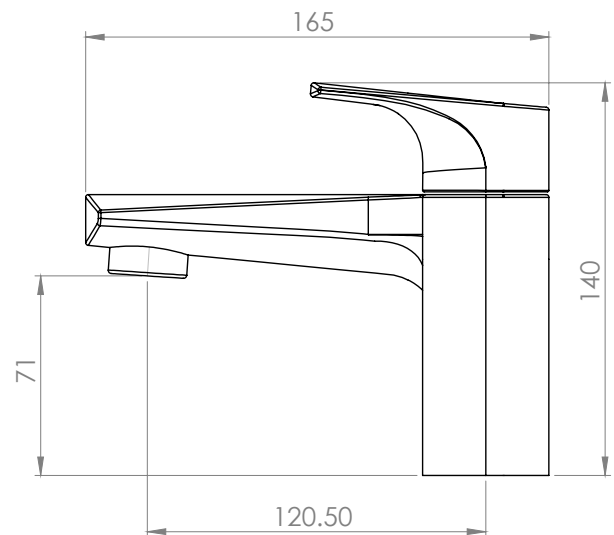

### FAQs

**What is the size of the tap tail connection?** The tap tails have a standard 1/2" BSP fixing.

**What bore is the tap tail?** The tails have a 10mm internal bore.

**What length are the tap tails?** The tails are 300mm in length.

### Dimensions - TSE32

Diagrams not to scale. All dimensions in mm (tolerance of +/-5mm)

\*Dimensions are subject to change, customers are advised to measure actual product before commencing installation.

### FAQs

**Does the tap come fitted with an aerator?** Yes.

**What size plumbing fittings are needed for the threaded legs?** This product will work with standard 3/4" plumbing fittings.

### Dimensions - TSE42

Diagrams not to scale. All dimensions in mm (tolerance of +/-5mm)

\*Dimensions are subject to change, customers are advised to measure actual product before commencing installation.