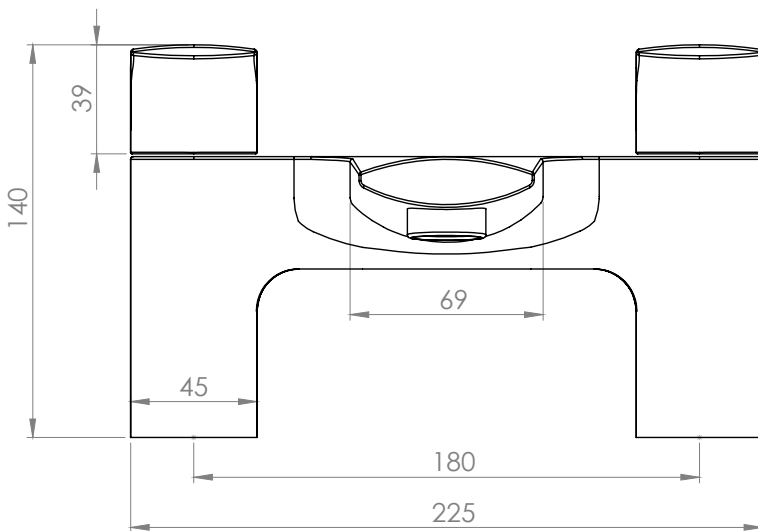

### Dimensions - TSE61

Diagrams not to scale. All dimensions in mm (tolerance of +/-5mm)

\*Dimensions are subject to change, customers are advised to measure actual product before commencing installation.

### FAQs

**What is the size of the tap tail connection?** The tap tails have a standard 1/2" BSP fixing.

**What bore is the tap tail?** The tails have a 10mm internal bore.

**What length are the tap tails?** The tails are 300mm in length.

### Dimensions - TSE32

Diagrams not to scale. All dimensions in mm (tolerance of +/-5mm)

\*Dimensions are subject to change, customers are advised to measure actual product before commencing installation.

### Dimensions - TSE42

Diagrams not to scale. All dimensions in mm (tolerance of +/-5mm)

\*Dimensions are subject to change, customers are advised to measure actual product before commencing installation.