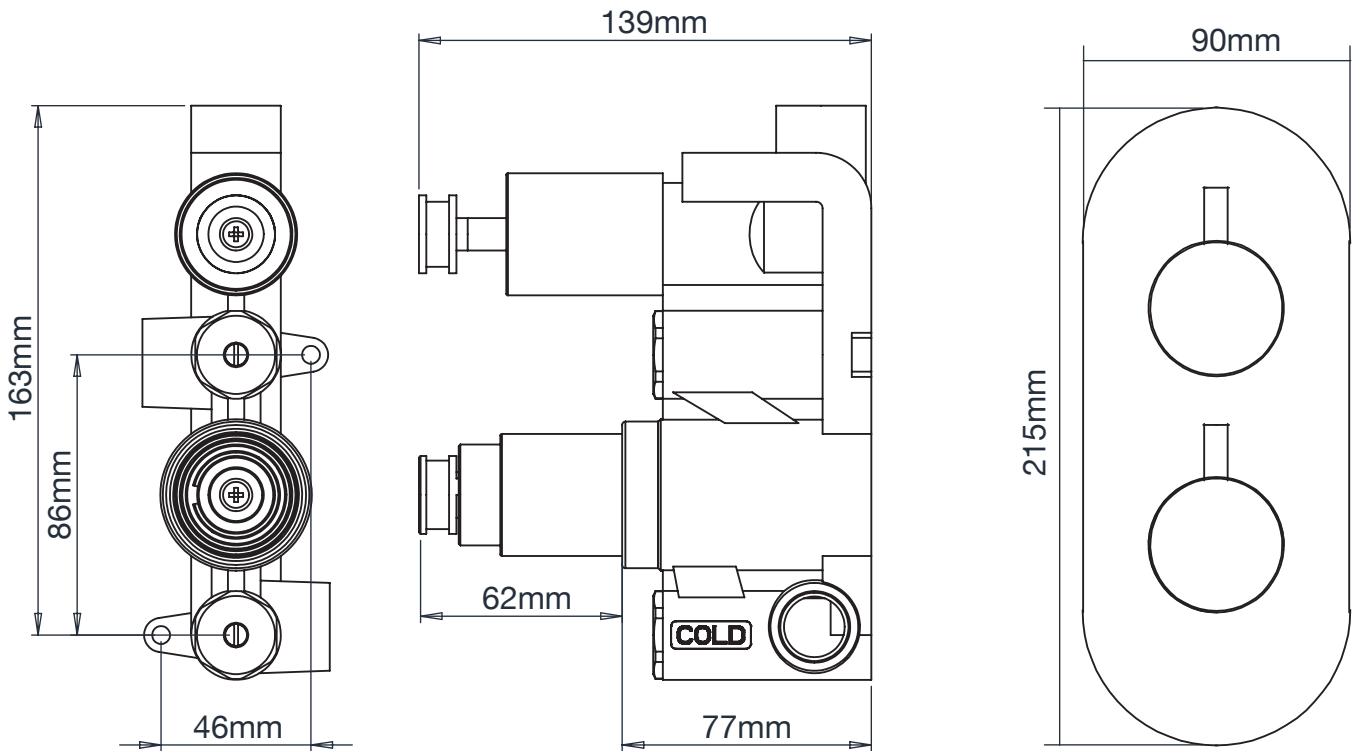

### Unity Single Function Shower Valve

SV3904 (Chrome) SV390403 (Black) SV390404 (Brass)

**FLOW RATE DATA IS TESTED UNDER LABORATORY CONDITIONS: ACTUAL FLOW RATE MAY VARY DEPENDING ON DOMESTIC SUPPLY AND ACCESSORIES**

## Dimensions

Diagrams not to scale. All dimensions in mm (tolerance of +/-5mm)