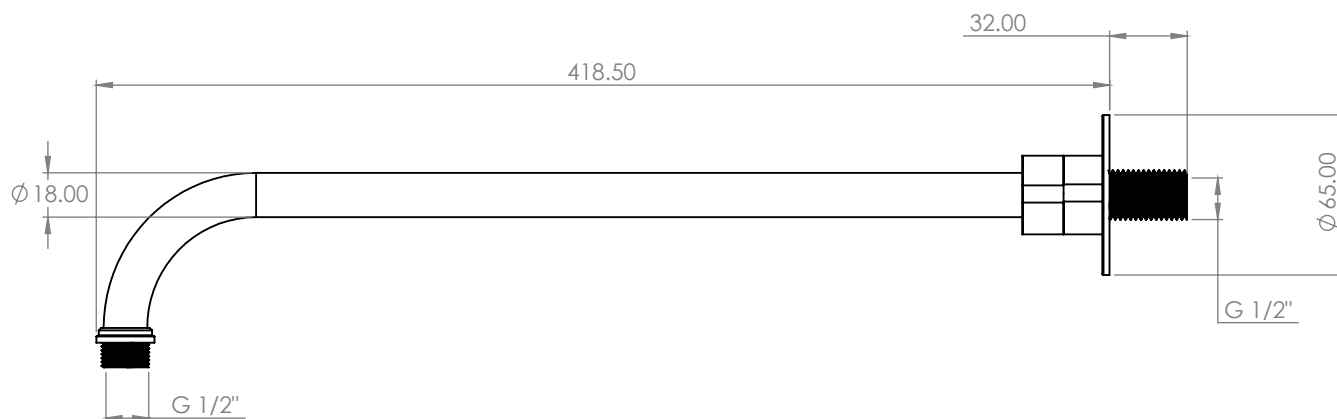

Technical Data Sheet

Shower Arm

SVARM01 (Chrome), SVARM12 (Black), SVARM16 (Brushed Brass), SVARM22 (Gunmetal)

Dimensions

Diagrams not to scale. All dimensions in mm (tolerance of +/-5mm)

FAQs

What is the size of the connections? The arm uses 1/2" connections.