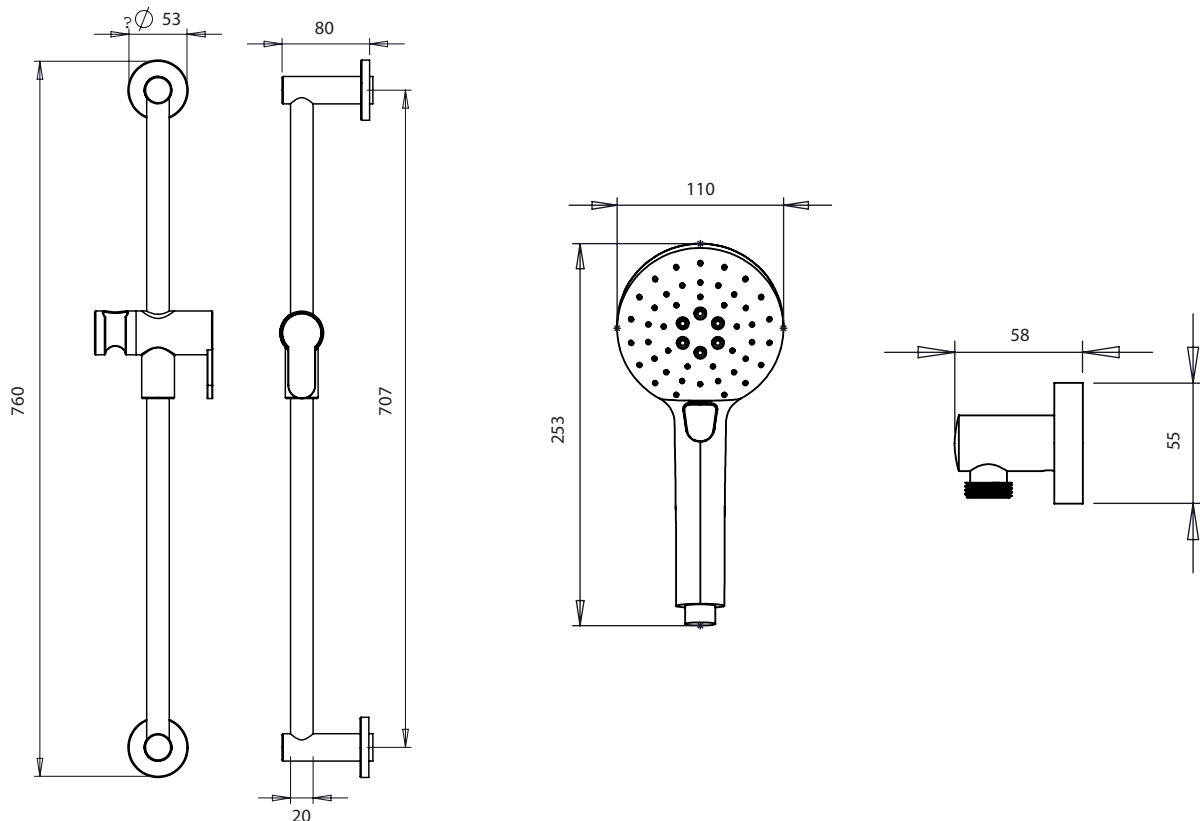

Technical Data Sheet

Round Shower Kit
SVKIT27 - Chrome

TAVISTOCK
inspiring bathrooms

No.	Description	Code	Fixings Included
1	Chrome Plated Round Shower Kit	SVKIT27	YES

Dimensions:

Diagrams not to scale. All dimensions in mm (tolerance of +/-5mm)

*Dimensions are subject to change, customers are advised to measure actual product before commencing installation.

FAQs

Q: What material is the hose made from?

A: The hose is made from an easy clean PVC material.

Q: How many functions does the handset have?

A: The handset has three functions.

Q: What size are the hose connections

A: The connections are 1/2" BSP

Components

Riser Rail - SVRAIL16

Shower Handset - SVHEAD67