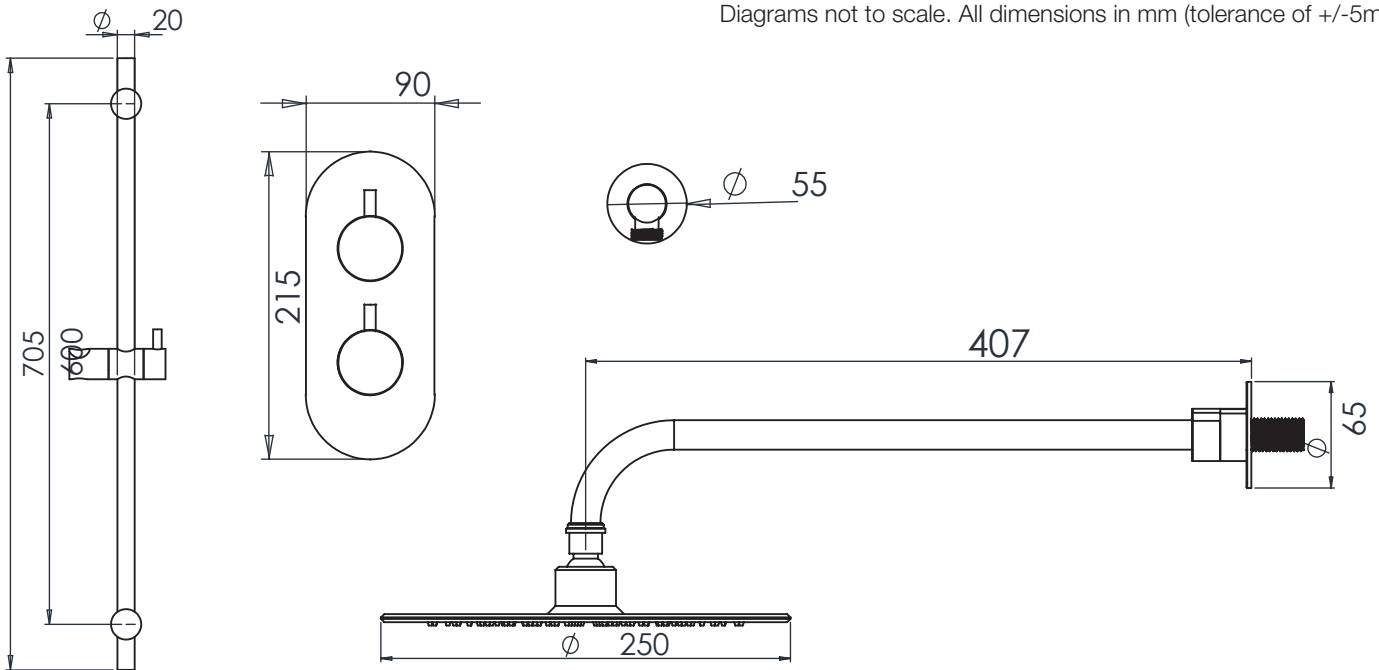

Technical Data Sheet

ROPER RHODES®

Unity 2F Concealed Shower System Brass - SVSET173

No.	Description	Code	Fixings Included
1	Unity 2F Concealed Shower System Brass	SVSET173	YES

FLOW RATE DATA IS TESTED UNDER LABORATORY CONDITIONS: ACTUAL FLOW RATE MAY VARY DEPENDING ON DOMESTIC SUPPLY AND ACCESSORIES

Minimum Pressure:	1BAR
Inlet Pressure	Flow Rate (l/min)
1bar	11.6
2bar	17
3bar	21

Dimensions - SVSET173

Diagrams not to scale. All dimensions in mm (tolerance of +/-5mm)

FAQs

What is the size of the connections? The valve uses 1/2" connections.

What size Pipework do i need? 15mm

Is it suitable for stud walls? It is recommended you use CLS size 89mm depth within the wall

Does the valve include isolation points? Yes

What is the recommended operating pressure? 1.0bar

Components

- Valve - RR20
- Brass Cover Plate - SVCOMP18
- Brass Valve Handle - SVHANUN.BR
- Riser rail - SVRAIL14
- Handset - SVHEAD53
- Hose - SVHOSE05
- Brass Wall Elbow - SVACS27
- Adjustable Shower arm - SVARM16
- Stainless Steel Shower Head - SVHEAD52