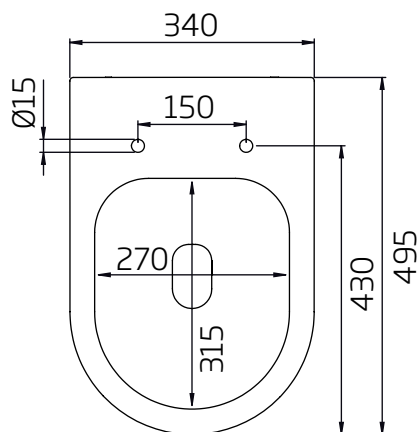

## Sky Comfort Height Back To Wall WC

R2

NO.	Description	Product Code	Fixings included	Gross Weight
1	Soft Close Toilet Seat	SYSCTS-SF	YES	2.7KG
2	Back to Wall WC	SY495CBW	YES	32KG

## DIMENSIONS

DIAGRAMS NOT TO SCALE | ALL DIMENSIONS IN MM TOLERANCE OF ± 5MM  
ALL PRODUCTS CONFORM TO BRITISH STANDARDS

\*Dimensions are subject to change, customers are advised to measure actual product before commencing installation.

\*\*Fixing point dimensions are for guidance only. The positions of fixings must be checked when product is received.

Q - What finish is the ceramic glaze?  
A - Keramik White

Key Dimensions Descriptions	Key Dimensions (mm)
Front to Back Footprint	410mm
Left to Right Footprint	250mm
Bowl Front to Back	315mm
Bowl Left to Right	270mm
Pan Height	420mm
Pan Overall front to Back	495mm
Centre Flush Inlet to Floor	360mm
Centre Waste Outlet to Floor	180mm
Width of Void	180mm
Is there a Ceramic Brace Bar	No
Distance from Spigot to back of Pan	110mm