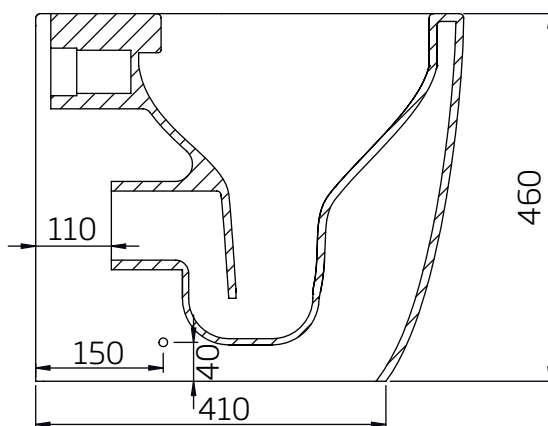

## Sky Comfort Height Back To Wall WC

R2

NO.	Description	Product Code	Fixings included	Gross Weight
1	Soft Close Toilet Seat	SYSCTS-SF	YES	2.7KG
2	Back to Wall WC	SY495CBW	YES	32KG

## DIMENSIONS

DIAGRAMS NOT TO SCALE | ALL DIMENSIONS IN MM TOLERANCE OF ± 5MM  
ALL PRODUCTS CONFORM TO BRITISH STANDARDS

\*Dimensions are subject to change, customers are advised to measure actual product before commencing installation.

\*\*Fixing point dimensions are for guidance only. The positions of fixings must be checked when product is received.

Q - What finish is the ceramic glaze?  
A - Keramik White

Key Dimensions Descriptions	Key Dimensions (mm)
Front to Back Footprint	410mm
Left to Right Footprint	250mm
Bowl Front to Back	315mm
Bowl Left to Right	270mm
Pan Height	420mm
Pan Overall front to Back	495mm
Centre Flush Inlet to Floor	360mm
Centre Waste Outlet to Floor	180mm
Width of Void	180mm
Is there a Ceramic Brace Bar	No
Distance from Spigot to back of Pan	110mm