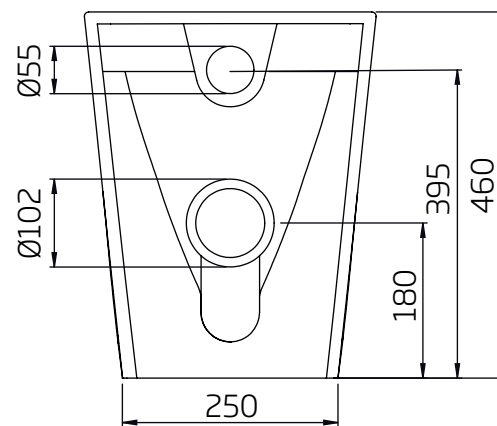

## Sky Comfort Height Back To Wall WC

R2

NO.	Description	Product Code	Fixings included	Gross Weight
1	Soft Close Toilet Seat	SYSCTS-SF	YES	2.7KG
2	Back to Wall WC	SY495CBW	YES	32KG

## DIMENSIONS

DIAGRAMS NOT TO SCALE | ALL DIMENSIONS IN MM TOLERANCE OF ± 5MM  
ALL PRODUCTS CONFORM TO BRITISH STANDARDS

\*Dimensions are subject to change, customers are advised to measure actual product before commencing installation.

\*\*Fixing point dimensions are for guidance only. The positions of fixings must be checked when product is received.

Q - What finish is the ceramic glaze?  
A - Keramik White

Key Dimensions Descriptions	Key Dimensions (mm)
Front to Back Footprint	410mm
Left to Right Footprint	250mm
Bowl Front to Back	315mm
Bowl Left to Right	270mm
Pan Height	420mm
Pan Overall front to Back	495mm
Centre Flush Inlet to Floor	360mm
Centre Waste Outlet to Floor	180mm
Width of Void	180mm
Is there a Ceramic Brace Bar	No
Distance from Spigot to back of Pan	110mm