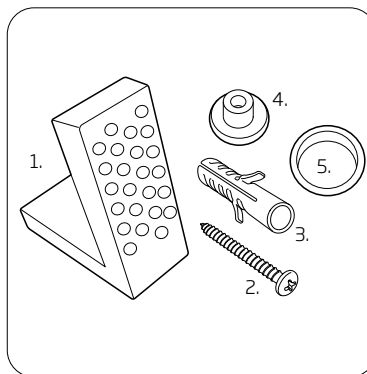

## Sky Comfort Height Back To Wall WC

R2

NO.	Description	Product Code	Fixings included	Gross Weight
1	Soft Close Toilet Seat	SYSCTS-SF	YES	2.7KG
2	Back to Wall WC	SY495CBW	YES	32KG

### Floor Fixings

- 1. 2x Nylon Floor Bracket
- 2. 4x Stainless Steel Screws
- 3. 2x Nylon Screw Plugs
- 4. 2x Nylon Screw Collars
- 5. 2x Nylon Collars Caps (Metalic Finish)

Spare Code: SP11078

## DIMENSIONS

DIAGRAMS NOT TO SCALE | ALL DIMENSIONS IN MM TOLERANCE OF ± 5MM  
ALL PRODUCTS CONFORM TO BRITISH STANDARDS

\*Dimensions are subject to change, customers are advised to measure actual product before commencing installation.

Q - What finish is the ceramic glaze?  
A - Keramik White

Key Dimensions Descriptions	Key Dimensions (mm)
Front to Back Footprint	410mm
Left to Right Footprint	250mm
Bowl Front to Back	315mm
Bowl Left to Right	270mm
Pan Height	420mm
Pan Overall front to Back	495mm
Centre Flush Inlet to Floor	360mm
Centre Waste Outlet to Floor	180mm
Width of Void	180mm
Is there a Ceramic Brace Bar	No
Distance from Spigot to back of Pan	110mm