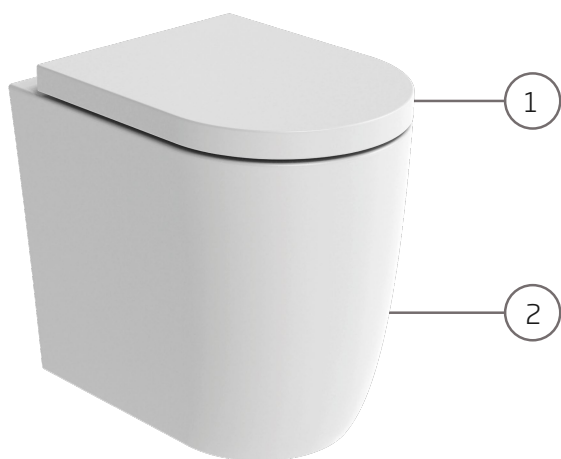

## Sky Comfort Height Back To Wall WC

R2

NO.	Description	Product Code	Fixings included	Gross Weight
1	Soft Close Toilet Seat	SYSCTS-SF	YES	2.7KG
2	Back to Wall WC	SY495CBW	YES	32KG

Q - What finish is the ceramic glaze?  
A - Keramik White

Key Dimensions Descriptions	Key Dimensions (mm)
Front to Back Footprint	410mm
Left to Right Footprint	250mm
Bowl Front to Back	315mm
Bowl Left to Right	270mm
Pan Height	420mm
Pan Overall front to Back	495mm
Centre Flush Inlet to Floor	360mm
Centre Waste Outlet to Floor	180mm
Width of Void	180mm
Is there a Ceramic Brace Bar	No
Distance from Spigot to back of Pan	110mm