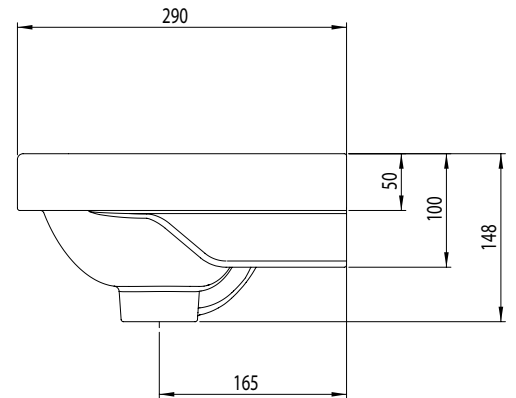

## SYSTEM 450mm Cloakroom Ceramic Basin

Whats in the box: 1x SYS400C

Diagrams not to scale  
All dimensions in mm  
tolerance of +/-5mm

### FAQs

Q: What is the maximum water depth of the basin?

A: 70mm up to the overflow.

Q: What is the distance of the wall fixings?

A: The distance is approx 115mm from the centre.

Q: Whats is the width of the Tapledge?

A: The Tapledge is 96mm wide.

Q: What is the distance from the Taphole centre to Basin Waste?

A: 157mm