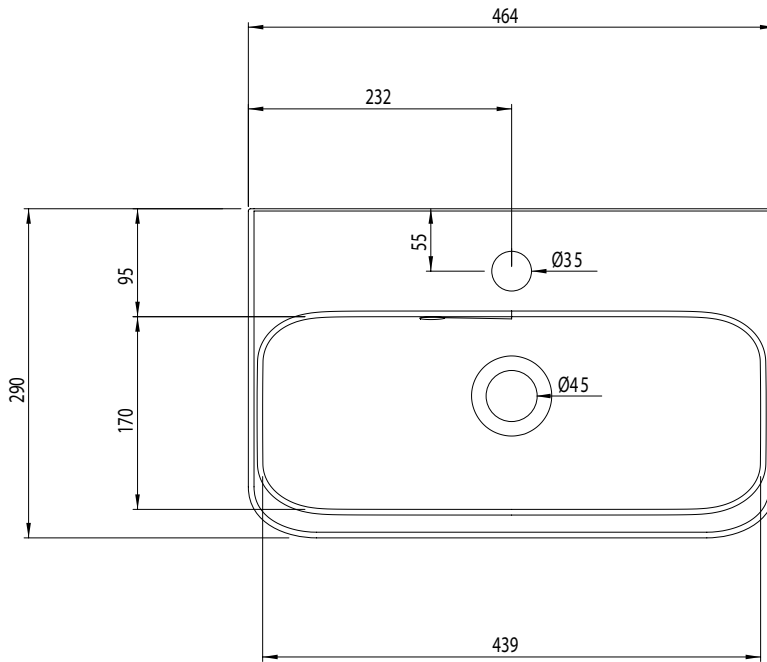

## SYSTEM 450mm Cloakroom Ceramic Basin

Whats in the box: 1x SYS400C

Diagrams not to scale  
All dimensions in mm  
tolerance of +/-5mm

### Materials

Basin: Ceramic

\*Dimensions are subject to change, customers are advised to measure actual product before commencing installation.

### FAQs

Q: What is the maximum water depth of the basin?

A: 70mm up to the overflow.

Q: What is the distance of the wall fixings?

A: The distance is approx 115mm from the centre.

Q: Whats is the width of the Tapledge?

A: The Tapledge is 96mm wide.

Q: What is the distance from the Taphole centre to Basin Waste?

A: 157mm