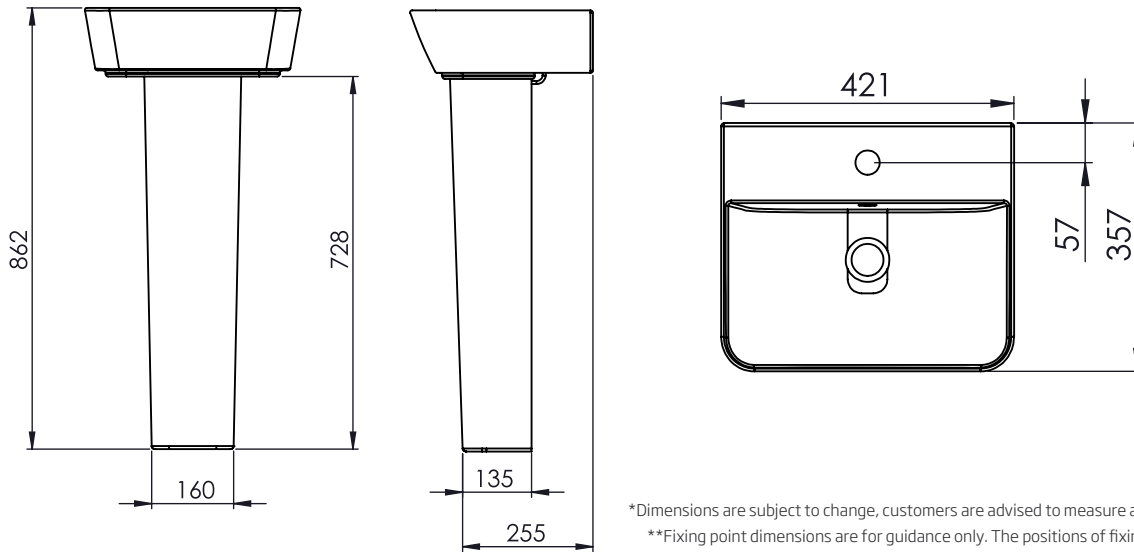

TECHNICAL DATA SHEET

Serenity Cloakroom Basin and Pedestal

R2

NO.	Description	Product Code	Fixings included	Gross Weight
1	Basin	SN420SB	NO	11 KG
2	Pedestal	SNPED	NO	13.5 KG

DIMENSIONS

DIAGRAMS NOT TO SCALE | ALL DIMENSIONS IN MM TOLERANCE OF ± 5 MM
ALL PRODUCTS CONFORM TO BRITISH STANDARDS

*Dimensions are subject to change, customers are advised to measure actual product before commencing installation.
**Fixing point dimensions are for guidance only. The positions of fixings must be checked when product is received.