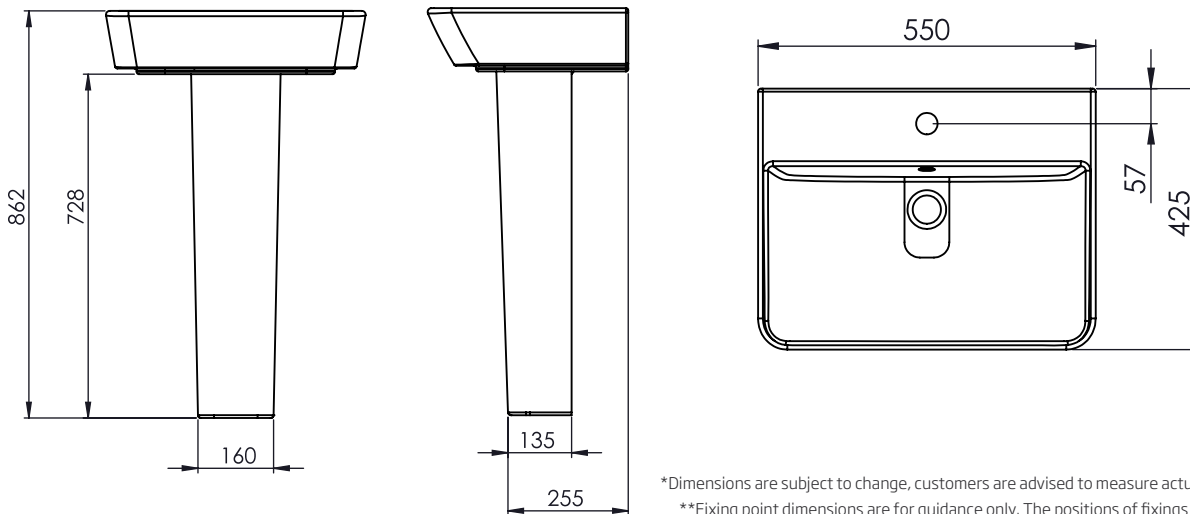

TECHNICAL DATA SHEET

Serenity 550 Basin and Pedestal

R2

NO.	Description	Product Code	Fixings included	Gross Weight
1	Basin	SN550SB	NO	16 KG
2	Pedestal	SNPED	NO	13.5 KG

DIMENSIONS

DIAGRAMS NOT TO SCALE | ALL DIMENSIONS IN MM TOLERANCE OF ± 5 MM
ALL PRODUCTS CONFORM TO BRITISH STANDARDS