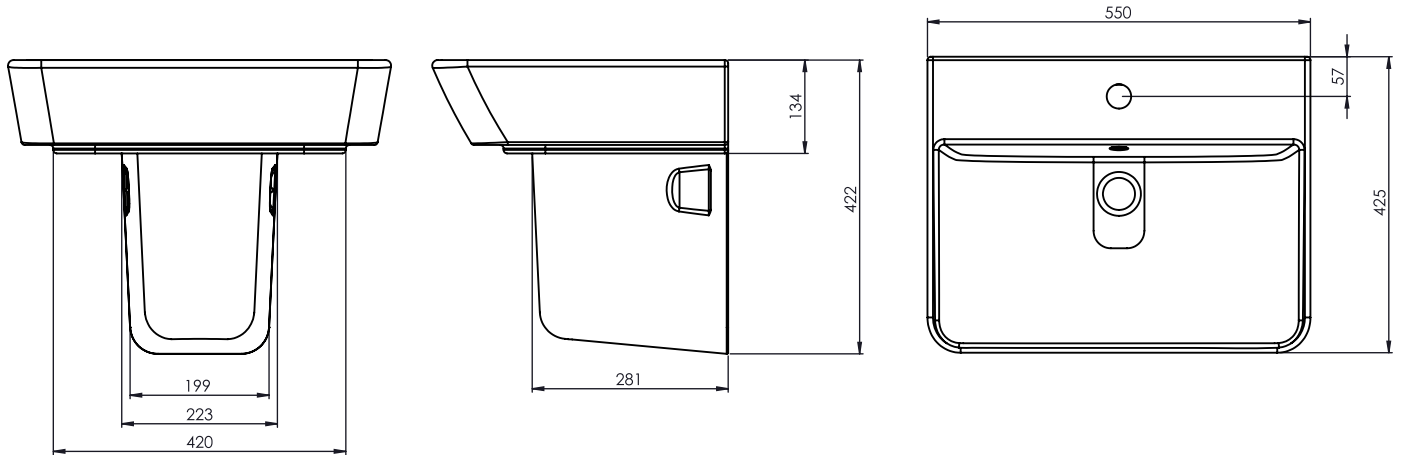

TECHNICAL DATA SHEET

Serenity Basin and Semi Pedestal

R2

NO.	Description	Product Code	Fixings included	Gross Weight
1	Basin	SN550SB	YES	16 KG
2	Semi Pedestal	SNSMP	YES	8 KG

DIMENSIONS

DIAGRAMS NOT TO SCALE | ALL DIMENSIONS IN MM TOLERANCE OF ± 5 MM
ALL PRODUCTS CONFORM TO BRITISH STANDARDS

*Dimensions are subject to change, customers are advised to measure actual product before commencing installation.
**Fixing point dimensions are for guidance only. The positions of fixings must be checked when product is received.