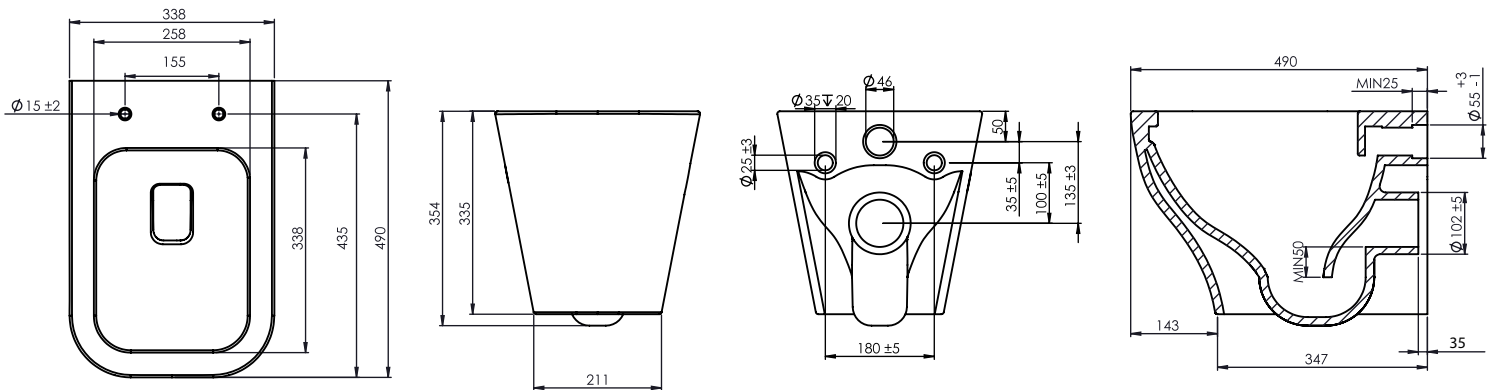

## Serenity Wall Hung WC - SN490WH

R2

NO.	Description	Product Code	Fixings included	Gross Weight
1	Soft Close Toilet Seat	SNSCTS	YES	2.7 KG
2	Wall Hung WC	SN490WH	YES	26KG

## DIMENSIONS

DIAGRAMS NOT TO SCALE | ALL DIMENSIONS IN MM TOLERANCE OF  $\pm 5$ MM  
ALL PRODUCTS CONFORM TO BRITISH STANDARDS

\*Dimensions are subject to change, customers are advised to measure actual product before commencing installation.  
\*\*Fixing point dimensions are for guidance only. The positions of fixings must be checked when product is received.

Key Dimensions Descriptions	Key Dimensions (mm)
Front to Back Footprint	347mm
Left to Right Footprint	211mm
Bowl Front to Back	338mm
Bowl Left to Right	258mm
Pan Height	354mm
Pan Overall front to Back	490mm