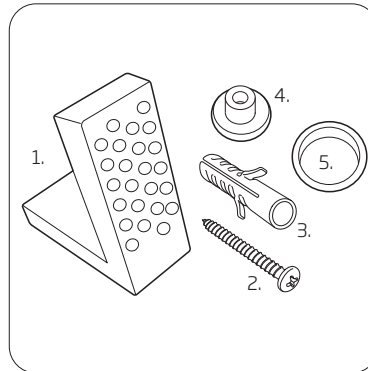

TECHNICAL DATA SHEET

Serenity Close Coupled Fully Enclosed WC

R2

NO.	Description	Product Code	Fixings included	Gross Weight
1	Close Coupled Cistern	SN63CCC	YES	13.5KG
2	Soft Close Toilet Seat	SNSCTS	YES	2.7KG
3	Fully Enclosed WC	SN620CFP	YES	34.3KG

Floor Fixings

- 1. 2x Nylon Floor Bracket
- 2. 4x Stainless Steel Screws
- 3. 2x Nylon Screw Plugs
- 4. 2x Nylon Screw Collars
- 5. 2x Nylon Collars Caps (Metalic Finish)

Spare Code: SP14211

DIMENSIONS

DIAGRAMS NOT TO SCALE | ALL DIMENSIONS IN MM TOLERANCE OF ± 5 MM
ALL PRODUCTS CONFORM TO BRITISH STANDARDS

FAQs

Q - Where is the inlet valve?
A - Bottom inlet, back right of the pan.

Q - What is the flush volume?
A - 6/4L

Q - Can this pan be used with a side connection outlet pipe?
A - No

Q - Are there any other compatible seats?
A - No

Q - Rim type?
A - Rimless

Key Dimensions Descriptions	Key Dimensions (mm)
Front to Back Footprint	485mm
Left to Right Footprint	210mm
Bowl Front to Back	335mm
Bowl Left to Right	250mm
Pan Height (+ Cistern)	425mm (840mm)
Pan Overall Front to Back	635mm
Centre Waste Outlet to Floor	180mm
Width of Void	155mm
Is there a Ceramic Brace Bar	No
Distance from Spigot to back of Pan	145mm