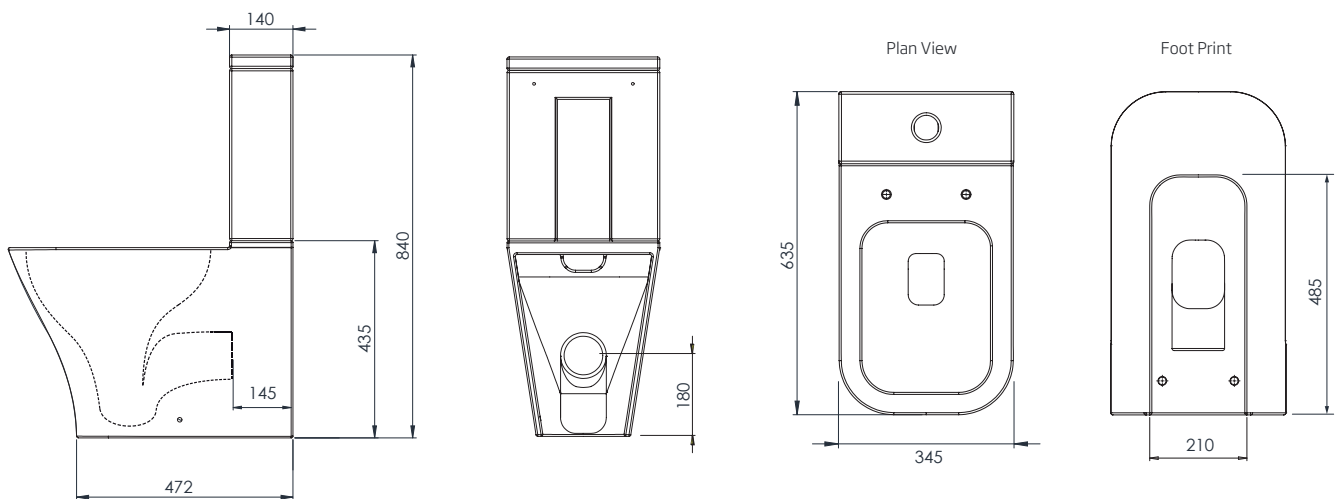

TECHNICAL DATA SHEET

Serenity Close Coupled Fully Enclosed WC

R2

NO.	Description	Product Code	Fixings included	Gross Weight
1	Close Coupled Cistern	SN63CCC	YES	13.5KG
2	Soft Close Toilet Seat	SNSCTS	YES	2.7KG
3	Fully Enclosed WC	SN620CFP	YES	34.3KG

*Dimensions are subject to change, customers are advised to measure actual product before commencing installation.
**Fixing point dimensions are for guidance only. The positions of fixings must be checked when product is received.

FAQs

Q - Where is the inlet valve?
A - Bottom inlet, back right of the pan.

Q - What is the flush volume?
A - 6/4L

Q - Can this pan be used with a side connection outlet pipe?
A - No

Q - Are there any other compatible seats?
A - No

Q - Rim type?
A - Rimless

Key Dimensions Descriptions	Key Dimensions (mm)
Front to Back Footprint	485mm
Left to Right Footprint	210mm
Bowl Front to Back	335mm
Bowl Left to Right	250mm
Pan Height (+ Cistern)	425mm (840mm)
Pan Overall Front to Back	635mm
Centre Waste Outlet to Floor	180mm
Width of Void	155mm
Is there a Ceramic Brace Bar	No
Distance from Spigot to back of Pan	145mm