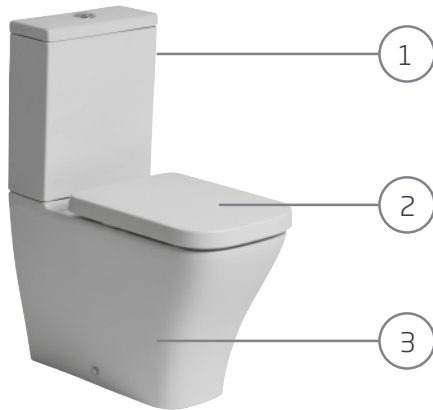

TECHNICAL DATA SHEET

Serenity Close Coupled Fully Enclosed WC

R2

NO.	Description	Product Code	Fixings included	Gross Weight
1	Close Coupled Cistern	SN63CCC	YES	13.5KG
2	Soft Close Toilet Seat	SNSCTS	YES	2.7KG
3	Fully Enclosed WC	SN620CFP	YES	34.3KG

Floor Fixings

- 1. 2x Nylon Floor Bracket
- 2. 4x Stainless Steel Screws
- 3. 2x Nylon Screw Plugs
- 4. 2x Nylon Screw Collars
- 5. 2x Nylon Collars Caps (Metalic Finish)

Spare Code: SP14211

DIMENSIONS

DIAGRAMS NOT TO SCALE | ALL DIMENSIONS IN MM TOLERANCE OF ± 5 MM
ALL PRODUCTS CONFORM TO BRITISH STANDARDS

FAQs

Q - Where is the inlet valve?
A - Bottom inlet, back right of the pan.

Q - What is the flush volume?
A - 6/4L

Q - Can this pan be used with a side connection outlet pipe?
A - No

Q - Are there any other compatible seats?
A - No

Q - Rim type?
A - Rimless

Key Dimensions Descriptions	Key Dimensions (mm)
Front to Back Footprint	485mm
Left to Right Footprint	210mm
Bowl Front to Back	335mm
Bowl Left to Right	250mm
Pan Height (+ Cistern)	425mm (840mm)
Pan Overall Front to Back	635mm
Centre Waste Outlet to Floor	180mm
Width of Void	155mm
Is there a Ceramic Brace Bar	No
Distance from Spigot to back of Pan	145mm