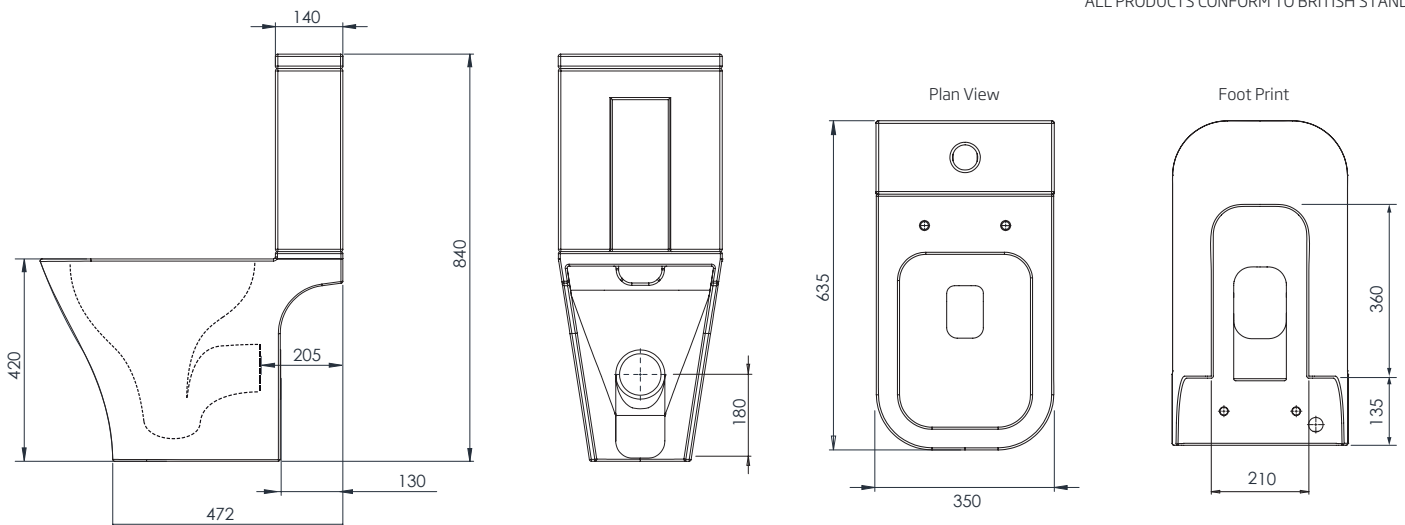

Floor Fixings

- 1. 2x Nylon Floor Bracket
- 2. 4x Stainless Steel Screws
- 3. 2x Nylon Screw Plugs
- 4. 2x Nylon Screw Collars
- 5. 2x Nylon Collar Caps (Metalic Finish)

Spare Code: SP14211

DIMENSIONS

DIAGRAMS NOT TO SCALE | ALL DIMENSIONS IN MM TOLERANCE OF ± 5 MM
ALL PRODUCTS CONFORM TO BRITISH STANDARDS

*Dimensions are subject to change, customers are advised to measure actual product before commencing installation.
**Fixing point dimensions are for guidance only. The positions of fixings must be checked when product is received.

FAQs

Q - Where is the inlet valve?
A - Bottom inlet, back right of the pan.

Q - What is the flush volume?
A - 6/4L

Q - Can this pan be used with a side connection outlet pipe?
A - Yes.

Q - Are there any other compatible seats?
A - No

Q - Rim type?
A - Rimless

Key Dimensions Descriptions	Key Dimensions (mm)
Front to Back Footprint	360mm
Left to Right Footprint	215mm
Bowl Front to Back	335mm
Bowl Left to Right	250mm
Pan Height (+ Cistern)	420mm (840mm)
Pan Overall Front to Back	640mm
Centre Waste Outlet to Floor	180mm
Width of Void	155mm
Is there a Ceramic Brace Bar	No
Distance from Spigot to back of Pan	205mm