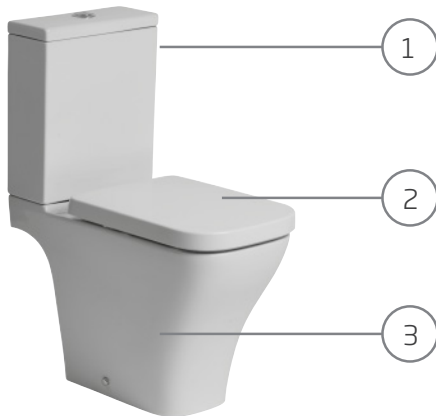

TECHNICAL DATA SHEET

Serenity Closed Coupled Open Back WC

R2

NO.	Description	Product Code	Fixings included	Gross Weight
1	Close Coupled Cistern	SN63CCC	YES	13.5KG
2	Soft Close Toilet Seat	SNSCTS	YES	2.7KG
3	Open Back WC	SN620CCP	YES	33KG

Floor Fixings

- 1. 2x Nylon Floor Bracket
- 2. 4x Stainless Steel Screws
- 3. 2x Nylon Screw Plugs
- 4. 2x Nylon Screw Collars
- 5. 2x Nylon Collar Caps (Metalic Finish)

Spare Code: SP14211

DIMENSIONS

DIAGRAMS NOT TO SCALE | ALL DIMENSIONS IN MM TOLERANCE OF ± 5 MM
ALL PRODUCTS CONFORM TO BRITISH STANDARDS

FAQs

Q - Where is the inlet valve?
A - Bottom inlet, back right of the pan.

Q - What is the flush volume?
A - 6/4L

Q - Can this pan be used with a side connection outlet pipe?
A - Yes.

Q - Are there any other compatible seats?
A - No

Q - Rim type?
A - Rimless

Key Dimensions Descriptions	Key Dimensions (mm)
Front to Back Footprint	360mm
Left to Right Footprint	215mm
Bowl Front to Back	335mm
Bowl Left to Right	250mm
Pan Height (+ Cistern)	420mm (840mm)
Pan Overall Front to Back	640mm
Centre Waste Outlet to Floor	180mm
Width of Void	155mm
Is there a Ceramic Brace Bar	No
Distance from Spigot to back of Pan	205mm