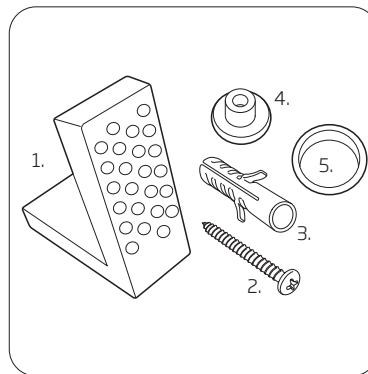

TECHNICAL DATA SHEET

Serenity Closed Coupled Open Back WC

R2

NO.	Description	Product Code	Fixings included	Gross Weight
1	Close Coupled Cistern	SN63CCC	YES	13.5KG
2	Soft Close Toilet Seat	SNSCTS	YES	2.7KG
3	Open Back WC	SN620CCP	YES	33KG

Floor Fixings

- 1. 2x Nylon Floor Bracket
- 2. 4x Stainless Steel Screws
- 3. 2x Nylon Screw Plugs
- 4. 2x Nylon Screw Collars
- 5. 2x Nylon Collar Caps (Metalic Finish)

Spare Code: SP14211

DIMENSIONS

DIAGRAMS NOT TO SCALE | ALL DIMENSIONS IN MM TOLERANCE OF ± 5 MM
ALL PRODUCTS CONFORM TO BRITISH STANDARDS

FAQs

Q - Where is the inlet valve?
A - Bottom inlet, back right of the pan.

Q - What is the flush volume?
A - 6/4L

Q - Can this pan be used with a side connection outlet pipe?
A - Yes.

Q - Are there any other compatible seats?
A - No

Q - Rim type?
A - Rimless

Key Dimensions Descriptions	Key Dimensions (mm)
Front to Back Footprint	360mm
Left to Right Footprint	215mm
Bowl Front to Back	335mm
Bowl Left to Right	250mm
Pan Height (+ Cistern)	420mm (840mm)
Pan Overall Front to Back	640mm
Centre Waste Outlet to Floor	180mm
Width of Void	155mm
Is there a Ceramic Brace Bar	No
Distance from Spigot to back of Pan	205mm