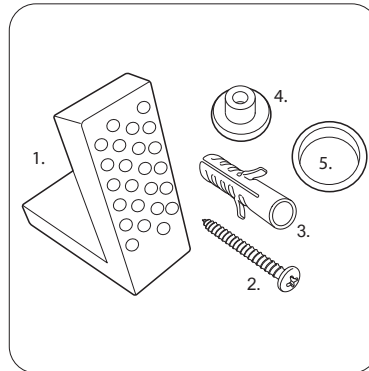

## Serenity CC Fully Enclosed Pan - SN620CFP

R2

NO.	Description	Product Code	Fixings included	Gross Weight	Net Weight
1	CC Tank	SN63CCC	YES	13.5KG	N/A
2	Soft Close Wrap Over Seat	SNSCTS	YES	2.7KG	N/A
3	CC Fully Enclosed Pan	SN620CFP	YES	34.3KG	N/A

### DIMENSIONS - PRODUCT CODE

DIAGRAMS NOT TO SCALE | ALL DIMENSIONS IN MM | TOLERANCE OF  $\pm 5$ MM  
ALL PRODUCTS CONFORM TO THE BRITISH FIXING STANDARDS

\*Dimensions are subject to change, customers are advised to measure actual product before commencing installation.

### FAQs

Q - Where is the inlet valve?  
A - Bottom inlet, back right of the pan.

Q - What is the flush volume?  
A - 6/4L

Q - Can this pan be used with a side connection outlet pipe?  
A - No

Q - What cistern fittings are included?  
A - R + T - Refer to cistern fitting tech data sheet.

Q - Are there any other compatible seats?  
A - No

Key Dimensions Descriptions	Key Dimensions (mm)
Front to Back Footprint	485mm
Left to Right Footprint	210mm
Bowl Front to Back	335mm
Bowl Left to Right	250mm
Pan Height	425mm
Pan Overall Front to Back	625mm
Centre Waste Outlet to Floor	185mm
Width of Void	155mm
Is there a Ceramic Brace Bar	No