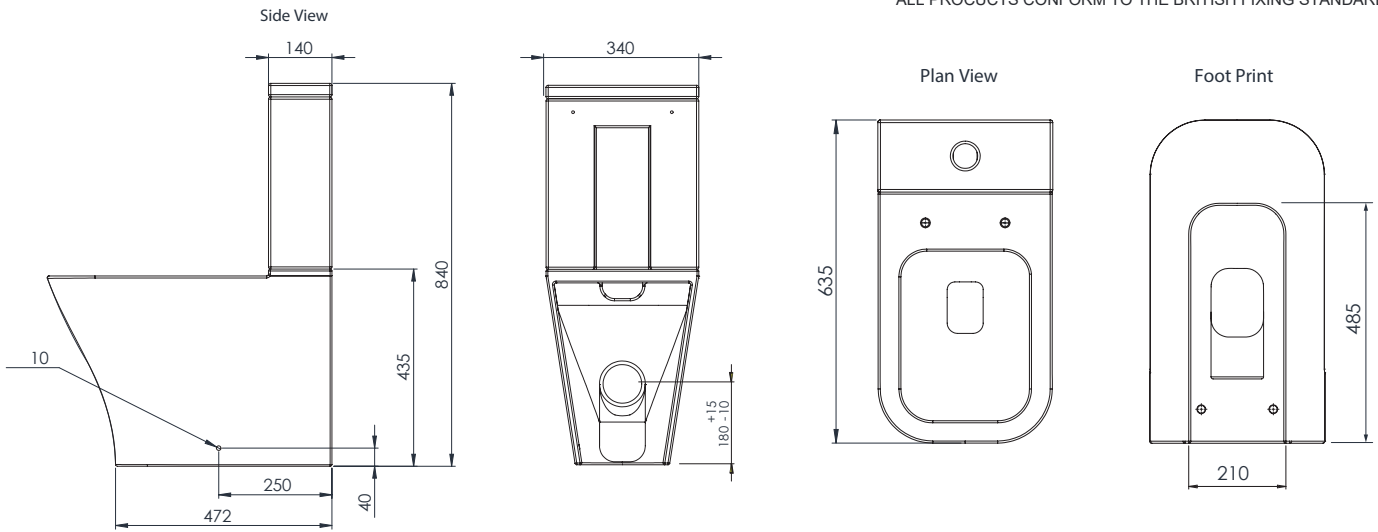

## Serenity CC Fully Enclosed Pan - SN620CFP

R2

NO.	Description	Product Code	Fixings included	Gross Weight	Net Weight
1	CC Tank	SN63CCC	YES	13.5KG	N/A
2	Soft Close Wrap Over Seat	SNSCTS	YES	2.7KG	N/A
3	CC Fully Enclosed Pan	SN620CFP	YES	34.3KG	N/A

### DIMENSIONS - PRODUCT CODE

DIAGRAMS NOT TO SCALE | ALL DIMENSIONS IN MM | TOLERANCE OF  $\pm 5$ MM  
ALL PRODUCTS CONFORM TO THE BRITISH FIXING STANDARDS

\*Dimensions are subject to change, customers are advised to measure actual product before commencing installation.

### FAQs

Q - Where is the inlet valve?  
A - Bottom inlet, back right of the pan.

Q - What is the flush volume?  
A - 6/4L

Q - Can this pan be used with a side connection outlet pipe?  
A - No

Q - What cistern fittings are included?  
A - R + T - Refer to cistern fitting tech data sheet.

Q - Are there any other compatible seats?  
A - No

Key Dimensions Descriptions	Key Dimensions (mm)
Front to Back Footprint	485mm
Left to Right Footprint	210mm
Bowl Front to Back	335mm
Bowl Left to Right	250mm
Pan Height	425mm
Pan Overall Front to Back	625mm
Centre Waste Outlet to Floor	185mm
Width of Void	155mm
Is there a Ceramic Brace Bar	No