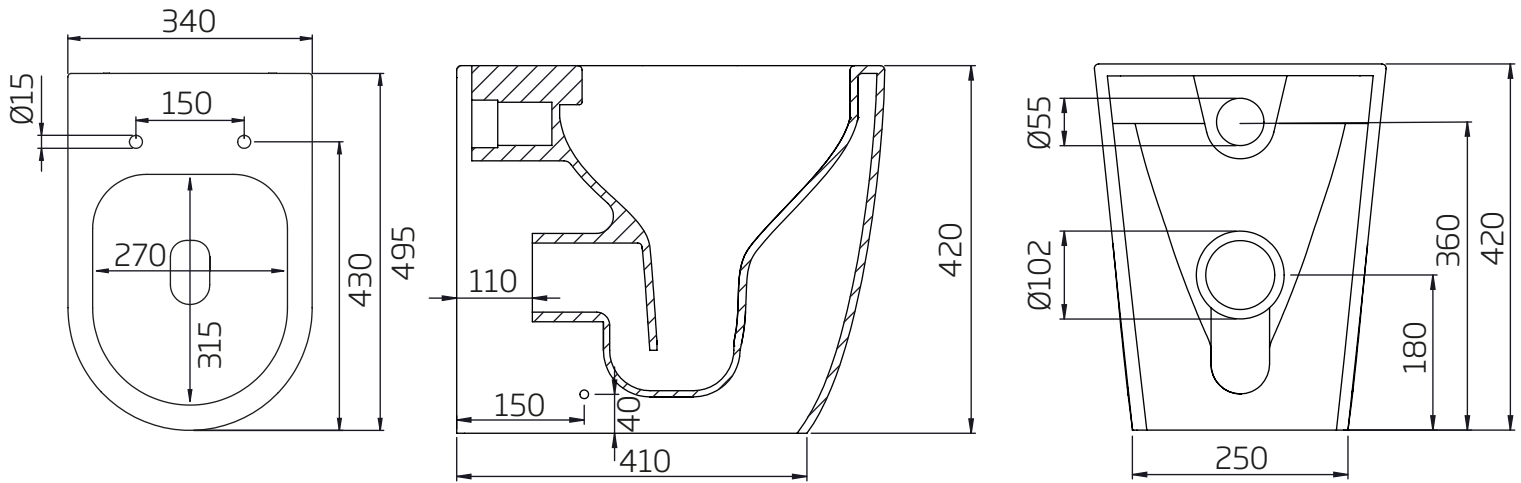

TECHNICAL DATA SHEET

Sky Back To Wall WC Pan - SY495BTW

R2

| NO. | Description | Product Code | Fixings included | Gross Weight |
|-----|------------------------|--------------|------------------|--------------|
| 1 | Soft Close Toilet Seat | SYSCTS | YES | 2.7KG |
| 2 | Back to Wall WC | SY495BTW | YES | 28KG |

Floor Fixings

- 1. 2x Nylon Floor Bracket
- 2. 4x Stainless Steel Screws
- 3. 2x Nylon Screw Plugs
- 4. 2x Nylon Screw Collars
- 5. 2x Nylon Collars Caps (Metalic Finish)

Spare Code: SP11078

DIMENSIONS

DIAGRAMS NOT TO SCALE | ALL DIMENSIONS IN MM TOLERANCE OF ± 5MM
ALL PRODUCTS CONFORM TO BRITISH STANDARDS

*Dimensions are subject to change, customers are advised to measure actual product before commencing installation.

**Fixing point dimensions are for guidance only. The positions of fixings must be checked when product is received.

Q - Is this WC rimless or box rim?
A - Rimless

| Key Dimensions Descriptions | Key Dimensions (mm) |
|-------------------------------------|---------------------|
| Front to Back Footprint | 410mm |
| Left to Right Footprint | 250mm |
| Bowl Front to Back | 315mm |
| Bowl Left to Right | 270mm |
| Pan Height | 420mm |
| Pan Overall front to Back | 495mm |
| Centre Flush Inlet to Floor | 360mm |
| Centre Waste Outlet to Floor | 180mm |
| Width of Void | 180mm |
| Is there a Ceramic Brace Bar | No |
| Distance from Spigot to back of Pan | 110mm |