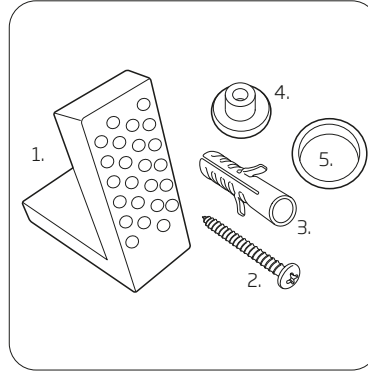

TECHNICAL DATA SHEET

Sky Back To Wall WC Pan - SY495BTW

R2

| NO. | Description | Product Code | Fixings included | Gross Weight |
|-----|------------------------|--------------|------------------|--------------|
| 1 | Soft Close Toilet Seat | SYSCTS | YES | 2.7KG |
| 2 | Back to Wall WC | SY495BTW | YES | 28KG |

Floor Fixings

- 1. 2x Nylon Floor Bracket
- 2. 4x Stainless Steel Screws
- 3. 2x Nylon Screw Plugs
- 4. 2x Nylon Screw Collars
- 5. 2x Nylon Collars Caps (Metalic Finish)

Spare Code: SP11078

DIMENSIONS

DIAGRAMS NOT TO SCALE | ALL DIMENSIONS IN MM TOLERANCE OF ± 5MM
ALL PRODUCTS CONFORM TO BRITISH STANDARDS

*Dimensions are subject to change, customers are advised to measure actual product before commencing installation.

**Fixing point dimensions are for guidance only. The positions of fixings must be checked when product is received.

Q - Is this WC rimless or box rim?
A - Rimless

| Key Dimensions Descriptions | Key Dimensions (mm) |
|-------------------------------------|---------------------|
| Front to Back Footprint | 410mm |
| Left to Right Footprint | 250mm |
| Bowl Front to Back | 315mm |
| Bowl Left to Right | 270mm |
| Pan Height | 420mm |
| Pan Overall front to Back | 495mm |
| Centre Flush Inlet to Floor | 360mm |
| Centre Waste Outlet to Floor | 180mm |
| Width of Void | 180mm |
| Is there a Ceramic Brace Bar | No |
| Distance from Spigot to back of Pan | 110mm |