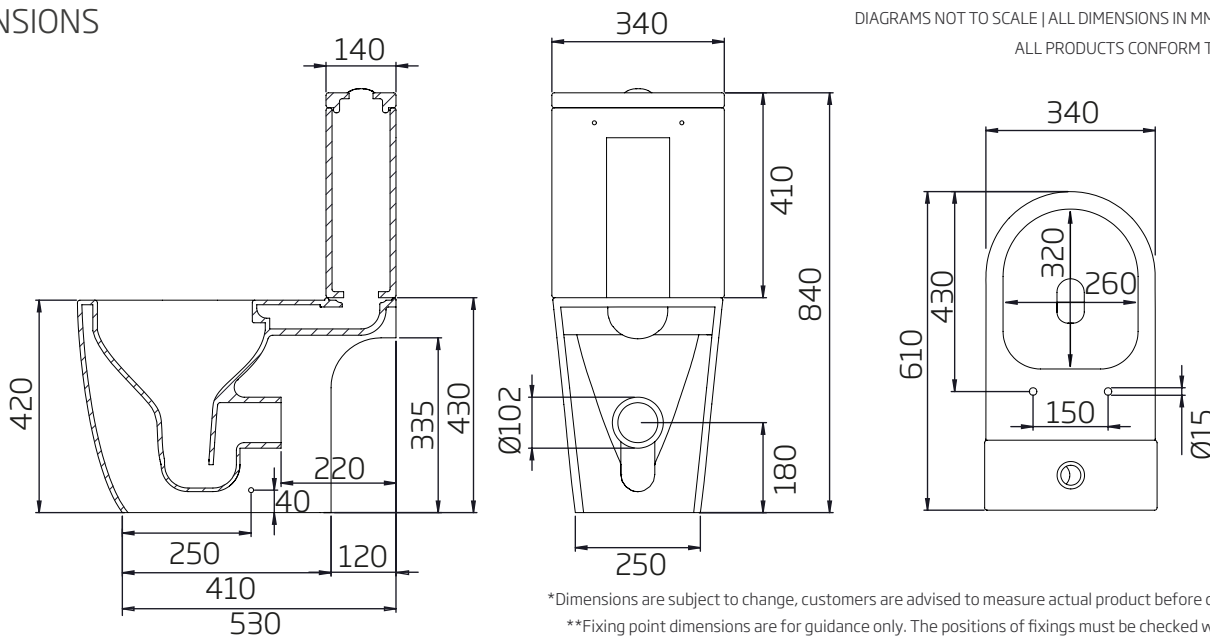

TECHNICAL DATA SHEET

Sky Open Back Closed Coupled Open Back WC

R2

NO.	Description	Product Code	Fixings included	Gross Weight
1	Close Coupled Cistern	SN63CCC	YES	15KG
2	Soft Close Toilet Seat	SYSCTS	YES	2KG
3	Open Back WC	SY610CCP	YES	32KG

Floor Fixings

- 1. 2x Nylon Floor Bracket
- 2. 4x Stainless Steel Screws
- 3. 2x Nylon Screw Plugs
- 4. 2x Nylon Screw Collars
- 5. 2x Nylon Collar Caps (Metalic Finish)

Spare Code: SP11078

DIMENSIONS

FAQs

Q - Where is the inlet valve?
A - Bottom inlet, back right of the pan.

Q - What is the flush volume?
A - 6/4L

Q - Can this pan be used with a side connection outlet pipe?
A - Yes.

Q - Are there any other compatible seats?
A - No

Q - Is this WC rimless or box rim?
A - Rimless

Key Dimensions Descriptions	Key Dimensions (mm)
Front to Back Footprint	410mm/530mm from wall
Left to Right Footprint	250mm
Bowl Front to Back	320mm
Bowl Left to Right	260mm
Pan Height	420mm
Pan Overall Front to Back	610mm
Centre Waste Outlet to Floor	180mm
Width of Void	180mm
Is there a Ceramic Brace Bar	No
Distance from Spigot to Wall	220mm