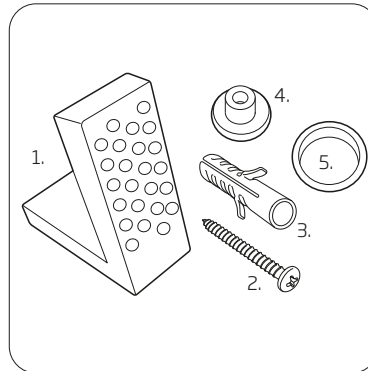

TECHNICAL DATA SHEET

Sky Open Back Closed Coupled Open Back WC

R2

NO.	Description	Product Code	Fixings included	Gross Weight
1	Close Coupled Cistern	SN63CCC	YES	15KG
2	Soft Close Toilet Seat	SYSCTS	YES	2KG
3	Open Back WC	SY610CCP	YES	32KG

Floor Fixings

- 1. 2x Nylon Floor Bracket
- 2. 4x Stainless Steel Screws
- 3. 2x Nylon Screw Plugs
- 4. 2x Nylon Screw Collars
- 5. 2x Nylon Collar Caps (Metalic Finish)

Spare Code: SP11078

DIMENSIONS

FAQs

Q - Where is the inlet valve?
A - Bottom inlet, back right of the pan.

Q - What is the flush volume?
A - 6/4L

Q - Can this pan be used with a side connection outlet pipe?
A - Yes.

Q - Are there any other compatible seats?
A - No

Q - Is this WC rimless or box rim?
A - Rimless

Key Dimensions Descriptions	Key Dimensions (mm)
Front to Back Footprint	410mm/530mm from wall
Left to Right Footprint	250mm
Bowl Front to Back	320mm
Bowl Left to Right	260mm
Pan Height	420mm
Pan Overall Front to Back	610mm
Centre Waste Outlet to Floor	180mm
Width of Void	180mm
Is there a Ceramic Brace Bar	No
Distance from Spigot to Wall	220mm