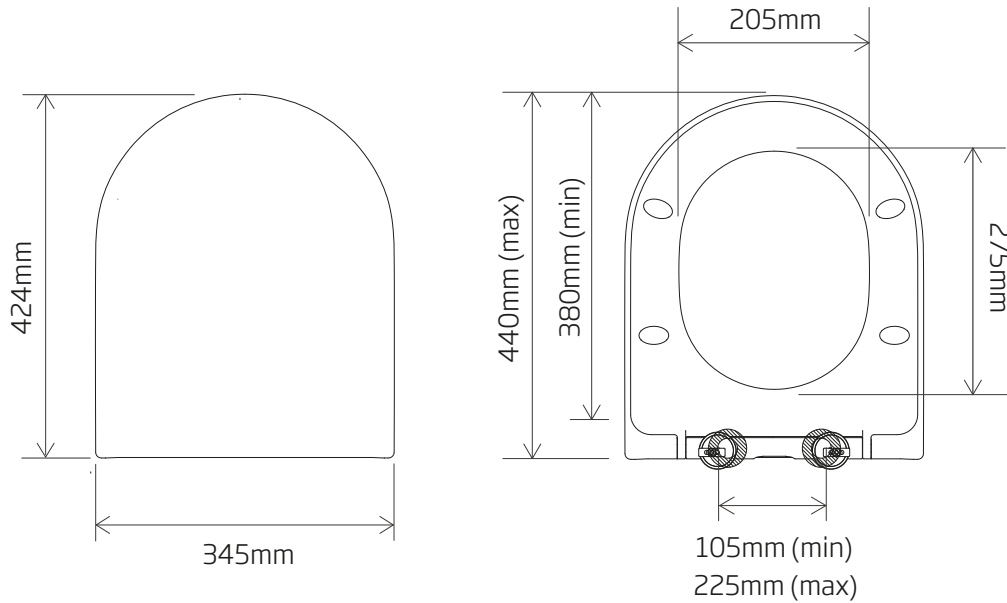

## Sky Soft Close Toilet Seat - SYSCTS

R2

NO.	Description	Product Code	Fixings included	Gross Weight
1	Soft Close Toilet Seat	SYSCTS	YES	2KG

### DIMENSIONS

DIAGRAMS NOT TO SCALE | ALL DIMENSIONS IN MM TOLERANCE OF  $\pm 5$ MM  
ALL PRODUCTS CONFORM TO BRITISH STANDARDS

\*Dimensions are subject to change, customers are advised to measure actual product before commencing installation.

Key Dimensions Descriptions	Key Dimensions (mm)
Seat/Lid Front to Back	424mm
Seat/Lid Left to Right	345mm
Ring Hole Front to Back	275mm
Ring Hole Left to Right	205mm
Seat Overall Thickness	44mm
Width of Back of Seat	345mm