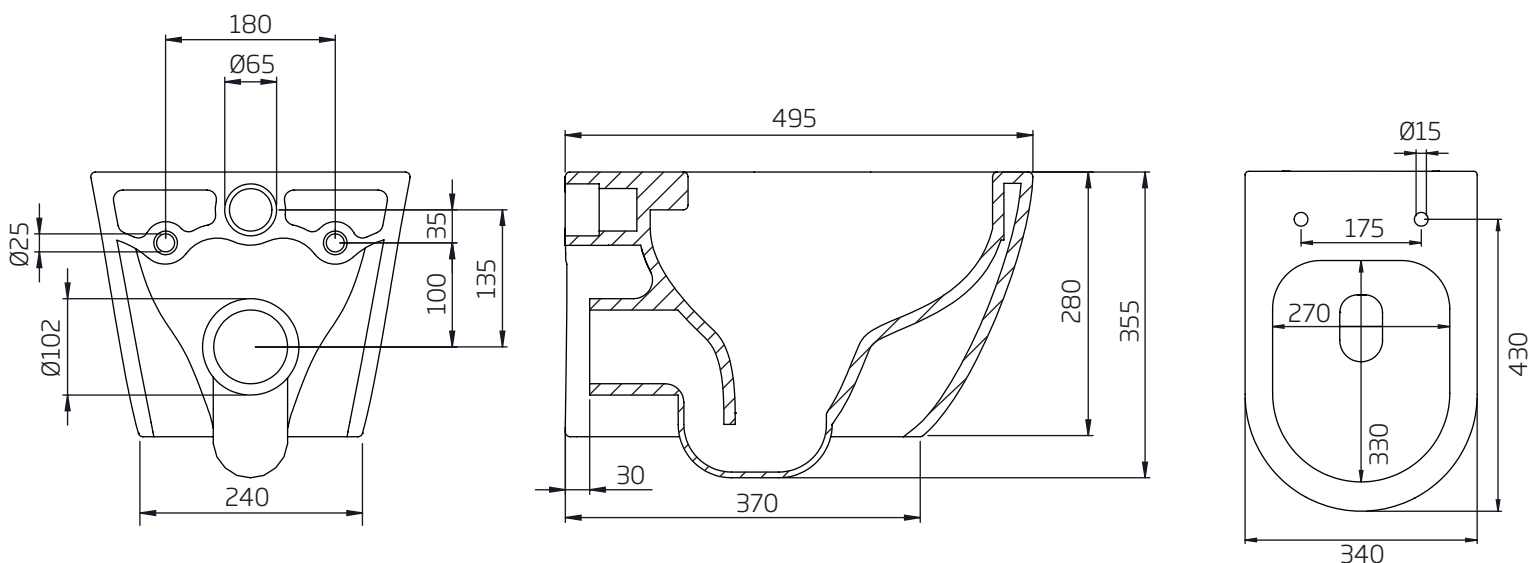

## Sky Wall Hung WC - SY495WH

R2

NO.	Description	Product Code	Fixings included	Gross Weight
1	Sky Soft Close Seat	SYSCTS	YES	2 (KG)
2	Sky Wall Hung WC	SY495WH	YES	24 (KG)

### DIMENSIONS

DIAGRAMS NOT TO SCALE | ALL DIMENSIONS IN MM TOLERANCE OF ± 5MM  
ALL PRODUCTS CONFORM TO BRITISH STANDARDS

\*Dimensions are subject to change, customers are advised to measure actual product before commencing installation.  
\*\*Fixing point dimensions are for guidance only. The positions of fixings must be checked when product is received.

Q - Is this WC rimless or box rim?

A - Rimless

Key Dimensions Descriptions	Key Dimensions (mm)
Front to Back Footprint	370mm
Left to Right Footprint	240mm
Bowl Front to Back	330mm
Bowl Left to Right	270mm
Pan Height (inc. sump)	280mm (355mm)
Pan Overall front to Back	495mm
Width of Inner Void	190mm