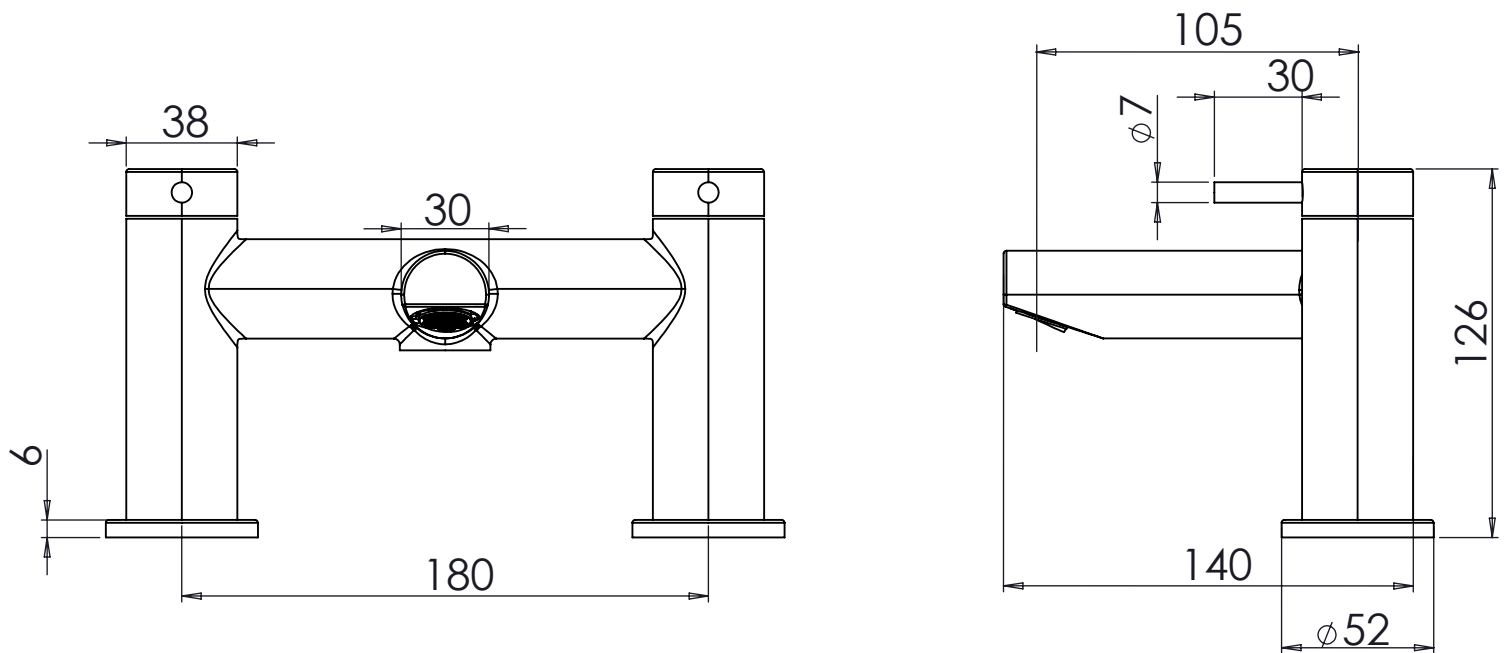

# ROPER RHODES®

STORM NOVA Deck Mounted Bath Filler Black - T463203

No.	Description	Code	Fixings Included
1	STORM NOVA Deck Mounted Bath Filler Black	T463203	YES

Min Pressure:	0.2bar
0.2bar	7.5 litres / min
0.3bar	10 litres / min
0.4bar	11.5 litres / min
0.5bar	13 litres / min
1bar	18.5 litres / min
2bar	26.5 litres / min

## Dimensions:

Diagrams not to scale. All dimensions in mm (tolerance of +/-5mm)

\*Dimensions are subject to change, customers are advised to measure actual product before commencing installation.

## FAQs

**What is the size of the bath filler threaded connection?** The threaded connectors have a standard 3/4" BSP fixing.

**Does the product come fitted with an aerator?** Yes, the aerator comes pre-installed but can be replaced.