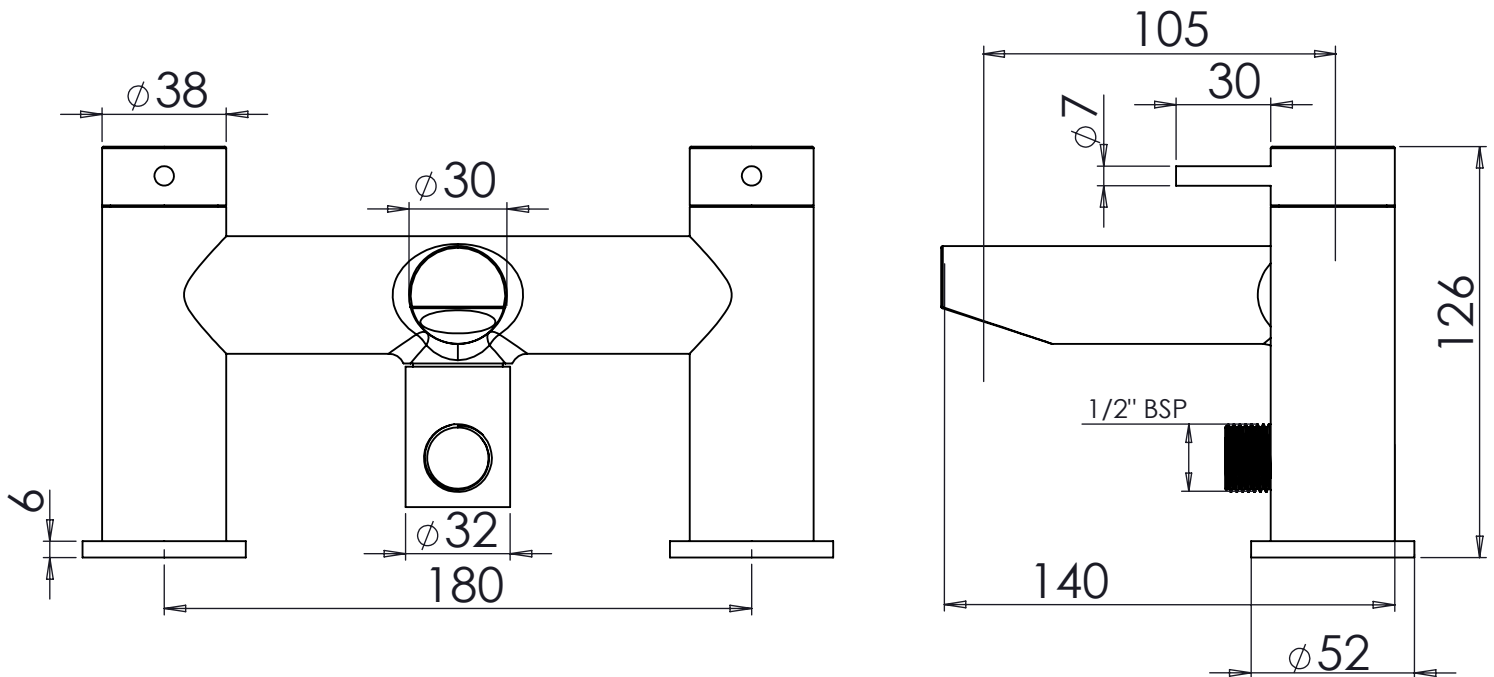

# ROPER RHODES®

STORM NOVA Deck Mounted Bath Shower Mixer - T464202

No.	Description	Code	Fixings Included
1	STORM NOVA Deck Mounted Bath Shower	T464202	YES

Min Pressure:	0.2bar
0.2bar	7.5 litres / min
0.3bar	10 litres / min
0.4bar	11.5 litres / min
0.5bar	13 litres / min
1bar	18.5 litres / min
2bar	26.5 litres / min

## Dimensions:

Diagrams not to scale. All dimensions in mm (tolerance of +/-5mm)

\*Dimensions are subject to change, customers are advised to measure actual product before commencing installation.

## FAQs

**What is the size of the bath filler threaded connection?** The threaded connectors have a standard 3/4" BSP fixing.

**Does the product come fitted with an aerator?** Yes, the aerator comes pre-installed but can be replaced.