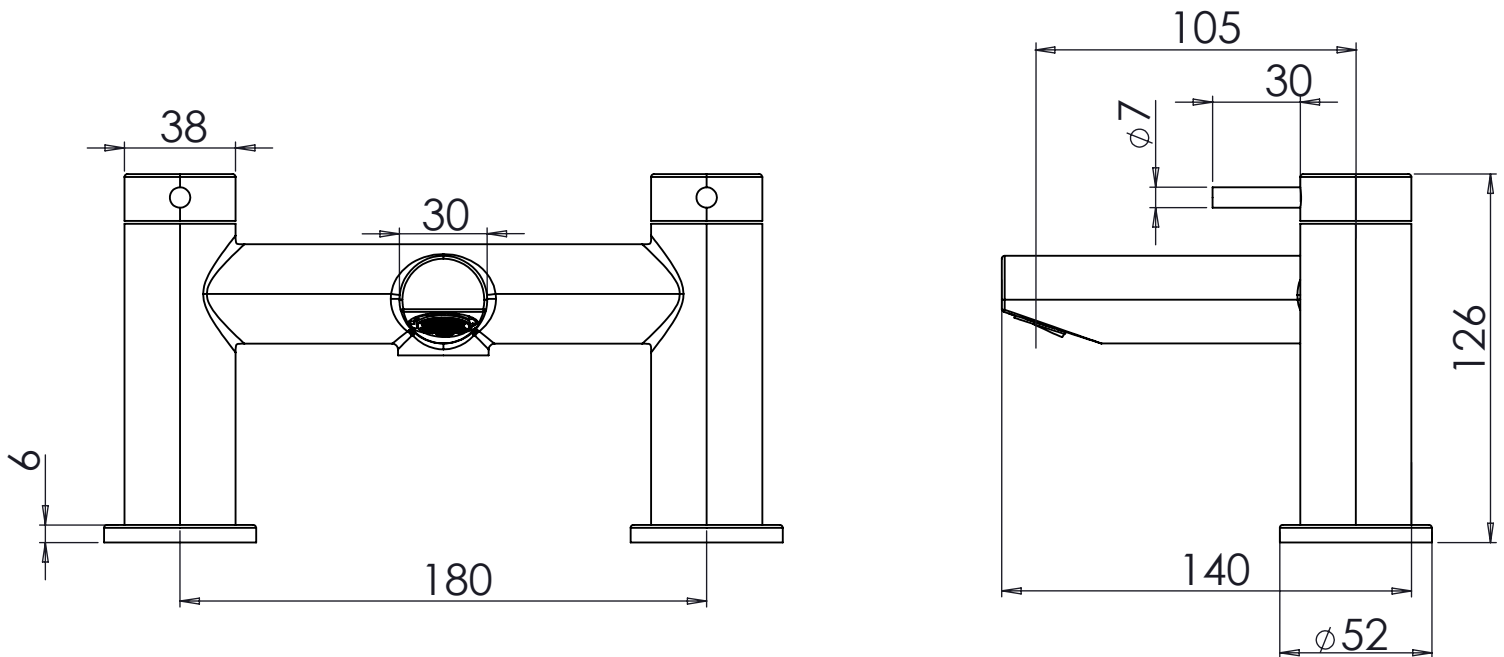

# ROPER RHODES®

STORM NOVA Deck Mounted Bath Filler Brass- T463204

No.	Description	Code	Fixings Included
1	STORM NOVA Deck Mounted Bath Filler Brass	T463204	YES

Min Pressure:	0.2bar
0.2bar	7.5 litres / min
0.3bar	10 litres / min
0.4bar	11.5 litres / min
0.5bar	13 litres / min
1bar	18.5 litres / min
2bar	26.5 litres / min

## Dimensions:

Diagrams not to scale. All dimensions in mm (tolerance of +/-5mm)

\*Dimensions are subject to change, customers are advised to measure actual product before commencing installation.

## FAQs

**What is the size of the bath filler threaded connection?** The threaded connectors have a standard 3/4" BSP fixing.

**Does the product come fitted with an aerator?** Yes, the aerator comes pre-installed but can be replaced.