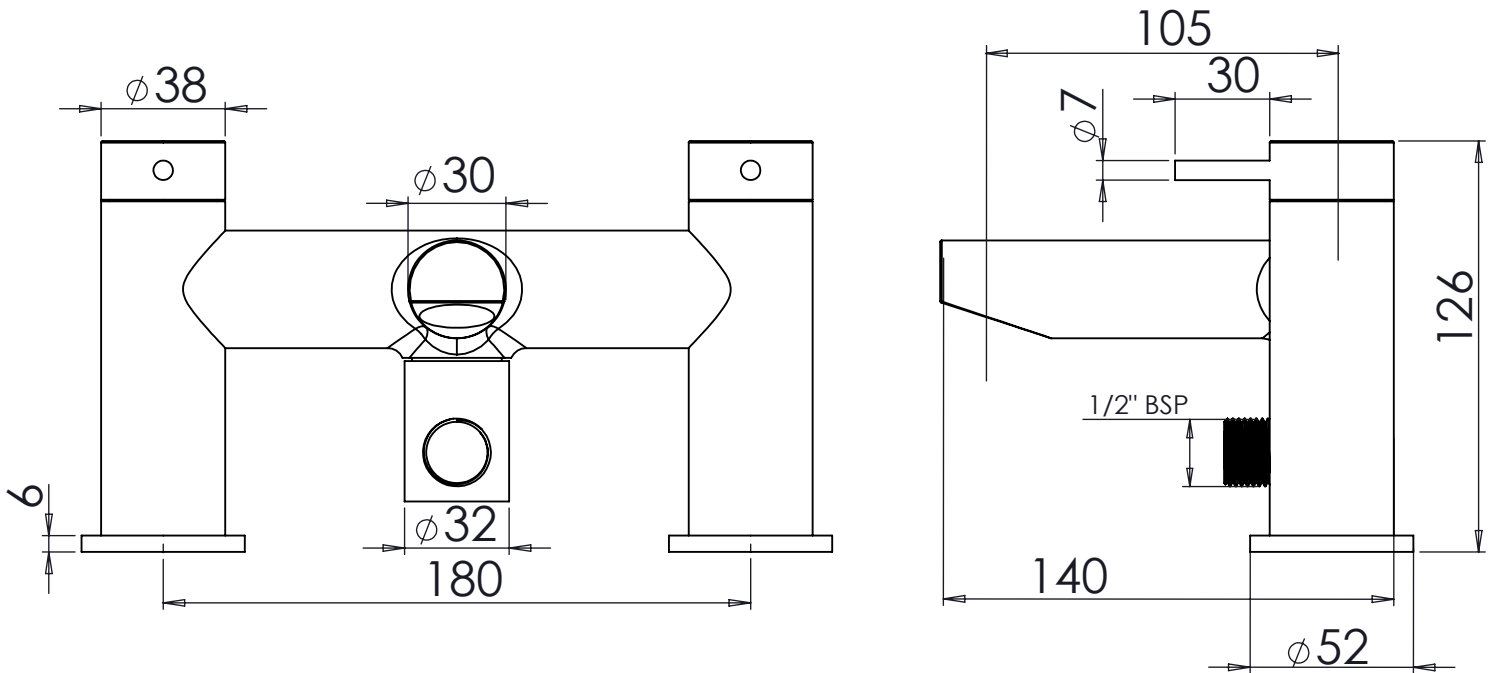

Technical Data Sheet

ROPER RHODES®

STORM NOVA Deck Mounted Bath Shower Mixer Black- T464203

No.	Description	Code	Fixings Included
1	STORM NOVA Deck Mounted Bath Shower Mixer Black	T464203	YES

Min Pressure:	0.2bar
0.2bar	7.5 litres / min
0.3bar	10 litres / min
0.4bar	11.5 litres / min
0.5bar	13 litres / min
1bar	18.5 litres / min
2bar	26.5 litres / min

Dimensions:

Diagrams not to scale. All dimensions in mm (tolerance of +/-5mm)

*Dimensions are subject to change, customers are advised to measure actual product before commencing installation.

FAQs

What is the size of the bath filler threaded connection? The threaded connectors have a standard 3/4" BSP fixing.