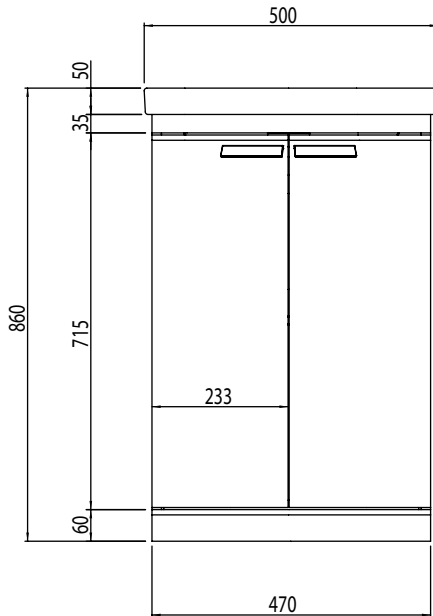

Technical Data Sheet

TEMPO 500mm Floor Mounted Unit

Whats in the box: 1x TE500Fx + Fixings

TAVISTOCK
inspiring bathrooms

*Reference basin TDS for further info

Diagrams not to scale
All dimensions in mm
tolerance of +/-5mm

Materials

Carcass: 16mm Painted MDF

Fascia Components: 18mm Painted MDF

**Dimensions are subject to change, customers are advised to measure actual product before commencing installation.

***Fixing point dimensions are for guidance only/the positions of wall fixing must be checked when product is received.

Extra Dimensions

Q: How big is the plumbing void?

A: 50mm.

Q: Are the handles fitted?

A: No, handles need fitting.

Q: Can I use different handles?

A: Yes, other handles can be installed by the fitter.

Q: Are the hinges soft close?

Q: Is the shelf removable?

A: Yes, the shelf is removable.

Q: What is the shelf capacity?

A: Shelf max depth: 345.5mm.

Q: How many shelves are there?

A: There is one shelf and a base within the unit.

Q: Is the shelf adjustable?