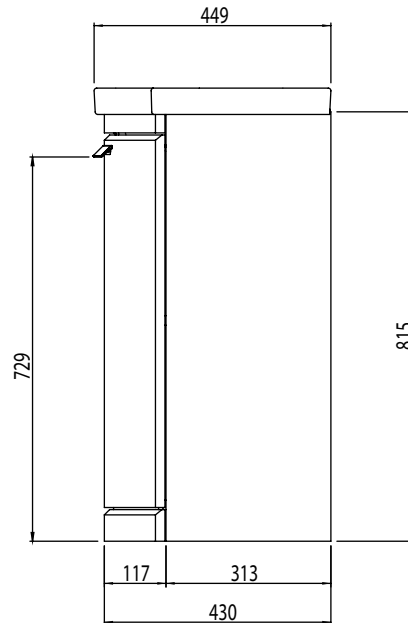

Technical Data Sheet

TEMPO 500mm Floor Mounted Unit

Whats in the box: 1x TE500Fx + Fixings

TAVISTOCK
inspiring bathrooms

*Reference basin TDS for further info

Diagrams not to scale
All dimensions in mm
tolerance of +/-5mm

Materials

Carcass: 16mm Painted MDF

Fascia Components: 18mm Painted MDF

**Dimensions are subject to change, customers are advised to measure actual product before commencing installation.

***Fixing point dimensions are for guidance only/the positions of wall fixing must be checked when product is received.

Extra Dimensions

Q: How big is the plumbing void?

A: 50mm.

Q: Are the handles fitted?

A: No, handles need fitting.

Q: Can I use different handles?

A: Yes, other handles can be installed by the fitter.

Q: Are the hinges soft close?

Q: Is the shelf removable?

A: Yes, the shelf is removable.

Q: What is the shelf capacity?

A: Shelf max depth: 345.5mm.

Q: How many shelves are there?

A: There is one shelf and a base within the unit.

Q: Is the shelf adjustable?