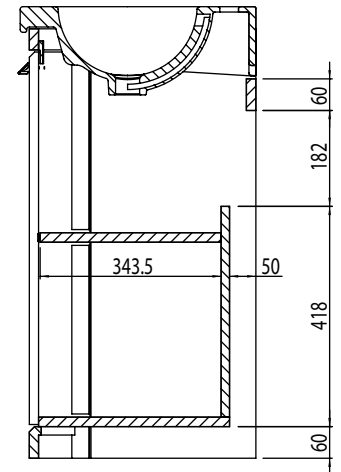

Technical Data Sheet

TEMPO 500mm Floor Mounted Unit

Whats in the box: 1x TE500Fx + Fixings

TAVISTOCK
inspiring bathrooms

*Reference basin TDS for further info

Diagrams not to scale
All dimensions in mm
tolerance of +/-5mm

Materials

Carcass: 16mm Painted MDF

Fascia Components: 18mm Painted MDF

**Dimensions are subject to change, customers are advised to measure actual product before commencing installation.

***Fixing point dimensions are for guidance only/the positions of wall fixing must be checked when product is received.

Extra Dimensions

Q: How big is the plumbing void?

A: 50mm.

Q: Are the handles fitted?

A: No, handles need fitting.

Q: Can I use different handles?

A: Yes, other handles can be installed by the fitter.

Q: Are the hinges soft close?

Q: Is the shelf removable?

A: Yes, the shelf is removable.

Q: What is the shelf capacity?

A: Shelf max depth: 345.5mm.

Q: How many shelves are there?

A: There is one shelf and a base within the unit.

Q: Is the shelf adjustable?