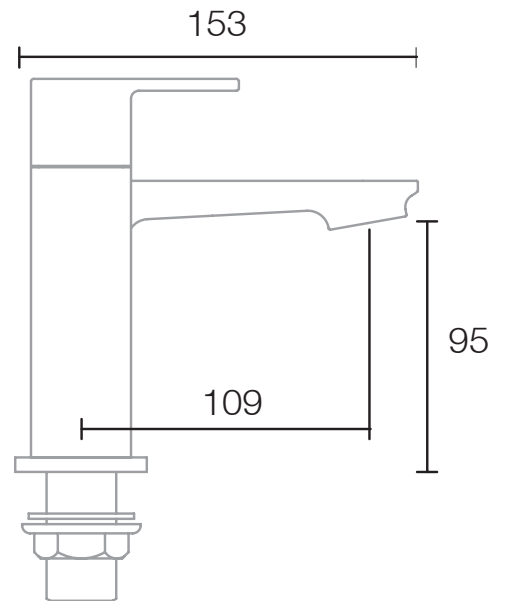

Technical Data Sheet

Fuse Bath Filler - TR1023

No.	Description	Code	Fixings Included
1	Fuse Bath Filler	TR1023	YES

Min Pressure:	0.3bar
0.2bar	9.3 litres / min
0.3bar	11.8 litres / min
0.4bar	15.5 litres / min
0.5bar	22.5 litres / min
1bar	33.2 litres / min
2bar	38 litres / min

Dimensions - TR1023

Diagrams not to scale. All dimensions in mm (tolerance of +/-5mm)

*Dimensions are subject to change, customers are advised to measure actual product before commencing installation.

FAQs

Does the tap come fitted with an aerator? Yes, the aerator comes pre-installed but can be replaced.

What size plumbing fittings are needed for the threaded legs? This product will work with standard 3/4" plumbing fittings.