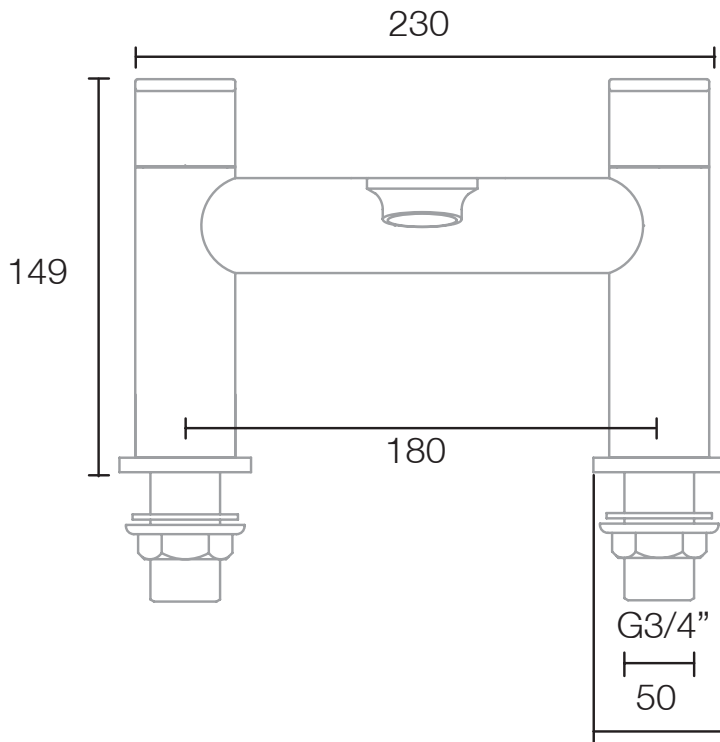

Technical Data Sheet

Fuse Bath Filler - TR1023

No.	Description	Code	Fixings Included
1	Fuse Bath Filler	TR1023	YES

Min Pressure:	0.3bar
0.2bar	9.3 litres / min
0.3bar	11.8 litres / min
0.4bar	15.5 litres / min
0.5bar	22.5 litres / min
1bar	33.2 litres / min
2bar	38 litres / min

Dimensions - TR1023

Diagrams not to scale. All dimensions in mm (tolerance of +/-5mm)

*Dimensions are subject to change, customers are advised to measure actual product before commencing installation.

FAQs

Does the tap come fitted with an aerator? Yes, the aerator comes pre-installed but can be replaced.

What size plumbing fittings are needed for the threaded legs? This product will work with standard 3/4" plumbing fittings.