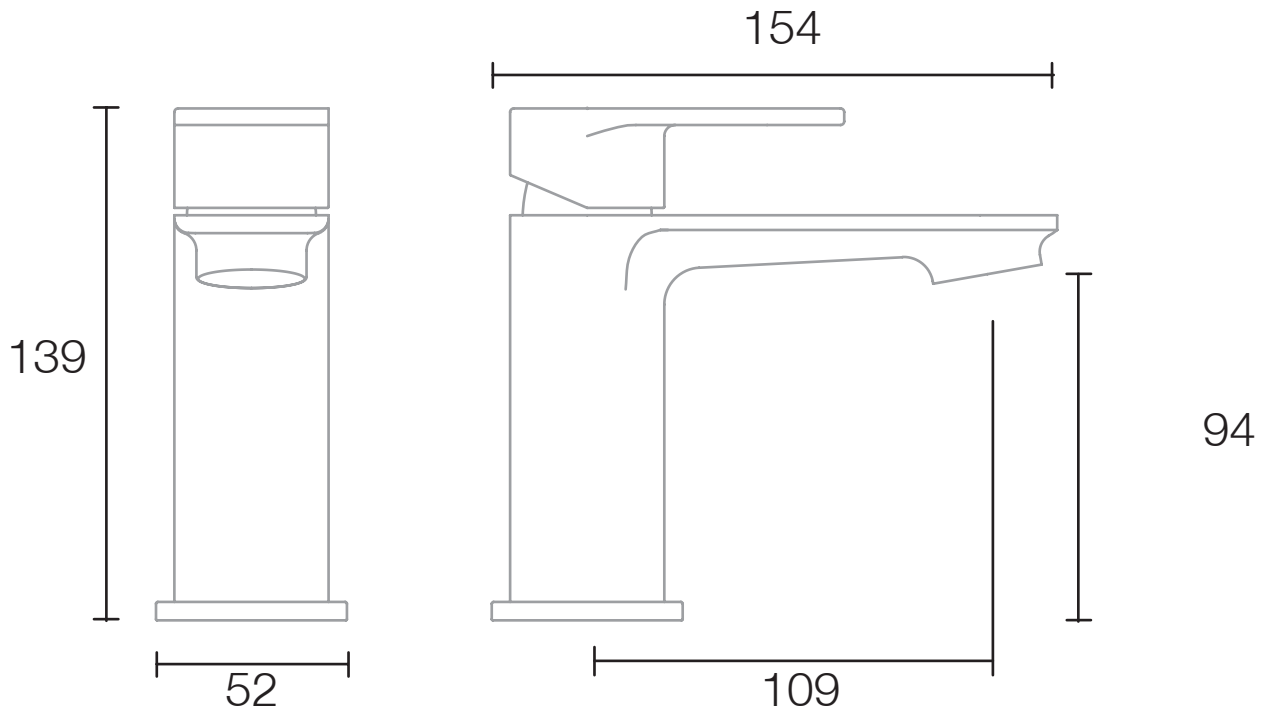

Technical Data Sheet

Ergo Basin Mixer Black - TR1089

No.	Description	Code	Fixings Included
1	Ergo Basin Mixer Black	TR1089	YES

Min Pressure:	0.3bar
0.2bar	5.3 litres / min
0.3bar	6.2 litres / min
0.4bar	7.5 litres / min
0.5bar	10.3 litres / min
1bar	15.4 litres / min
2bar	19.2 litres / min

Dimensions - TR1089

Diagrams not to scale. All dimensions in mm (tolerance of +/-5mm)

*Dimensions are subject to change, customers are advised to measure actual product before commencing installation.

FAQs

What is the size of the tap tail connection? The tap tails have a standard 1/2" BSP compression fitting

What bore is the tap tail? The tails have a 10mm internal bore.

What length are the tap tails? The tails are 300mm in length.