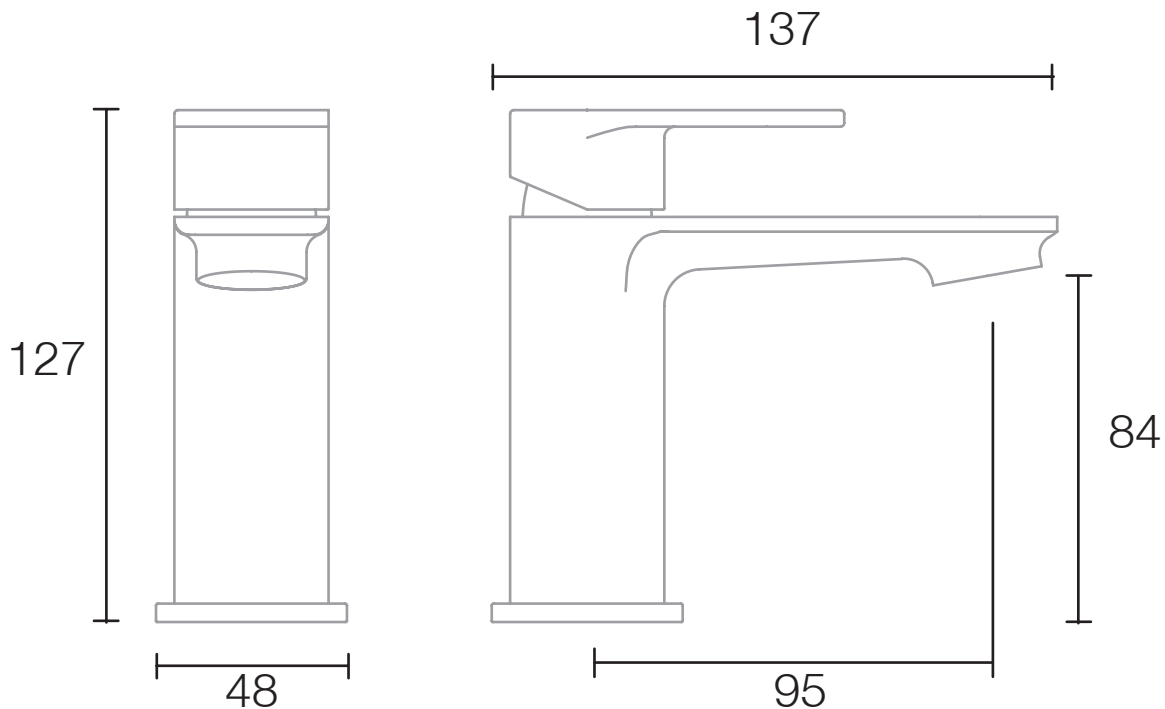

Technical Data Sheet

Ergo Mini Basin Mixer Black - TR1090

No.	Description	Code	Fixings Included
1	Ergo Mini Basin Mixer Black	TR1090	YES

Min Pressure:	0.3bar
0.2bar	5 litres / min
0.3bar	6 litres / min
0.4bar	7.2 litres / min
0.5bar	9.9 litres / min
1bar	14.3 litres / min
2bar	17.7 litres / min

Dimensions - TR1090

Diagrams not to scale. All dimensions in mm (tolerance of +/-5mm)

*Dimensions are subject to change, customers are advised to measure actual product before commencing installation.

FAQs

What is the size of the tap tail connection? The tap tails have a standard 1/2" BSP compression fitting

What bore is the tap tail? The tails have a 10mm internal bore.

What length are the tap tails? The tails are 300mm in length.