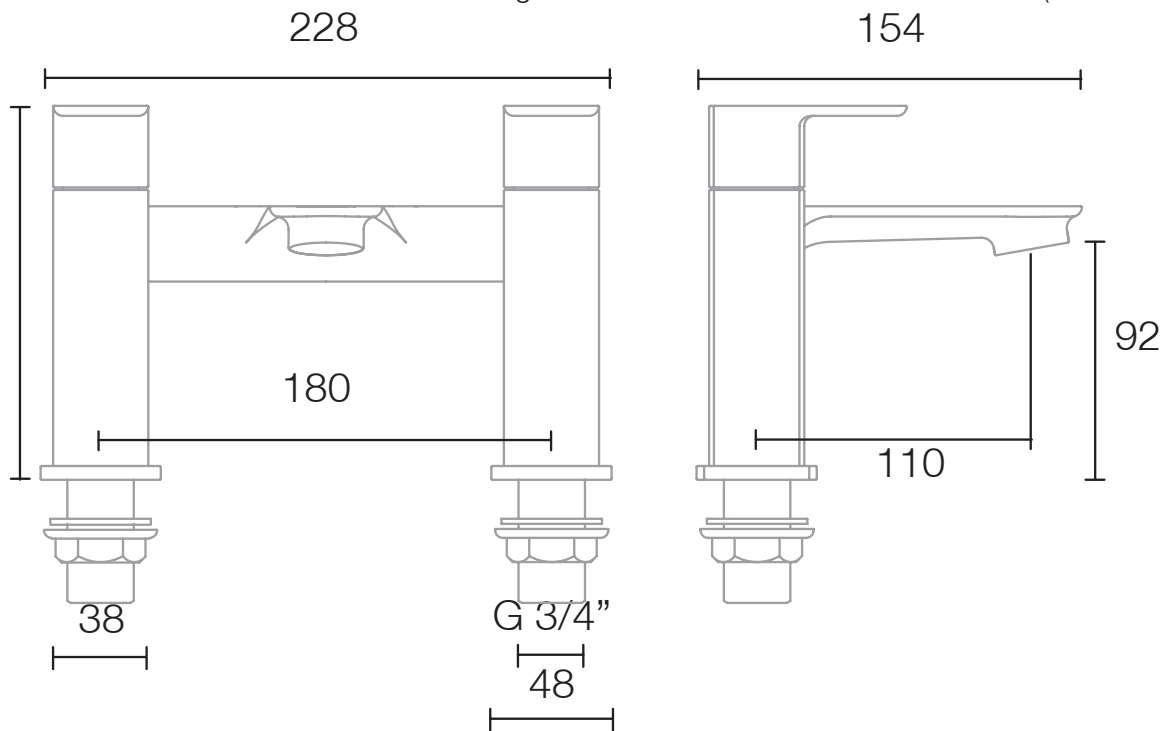

Technical Data Sheet

Ergo Bath Filler Black - TR1092

No.	Description	Code	Fixings Included
1	Ergo Bath Filler Black	TR1092	YES

Min Pressure:	0.3bar
0.2bar	10.9 litres / min
0.3bar	13.1 litres / min
0.4bar	17.5 litres / min
0.5bar	25.7 litres / min
1bar	32 litres / min
2bar	37.8 litres / min

Dimensions - TR1092

Diagrams not to scale. All dimensions in mm (tolerance of +/-5mm)

*Dimensions are subject to change, customers are advised to measure actual product before commencing installation.

FAQs

Does the tap come fitted with an aerator? Yes, the aerator comes pre-installed but can be replaced.

What size plumbing fittings are needed for the threaded legs? This product will work with standard 3/4" plumbing fittings.