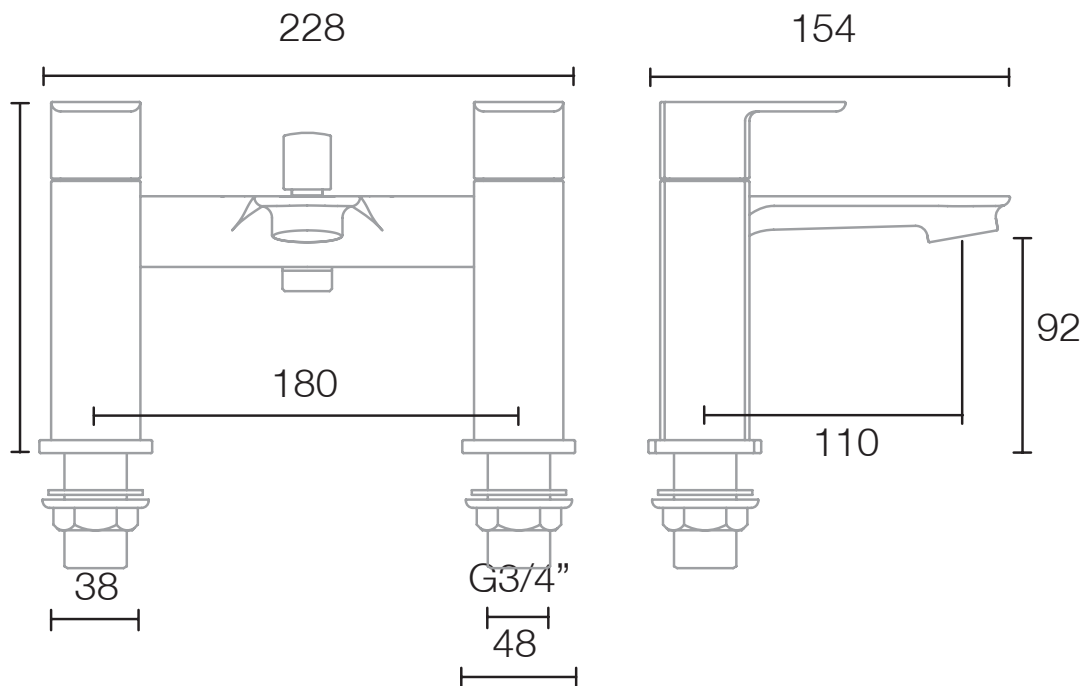

Technical Data Sheet

Ergo Bath Shower Mixer Black - TR1093

No.	Description	Code	Fixings Included
1	Ergo Bath Shower Mixer Black	TR1093	YES

Min Pressure:	0.3bar
0.2bar	9 litres / min
0.3bar	12.3 litres / min
0.4bar	14.9 litres / min
0.5bar	21.3 litres / min
1bar	30.3 litres / min
2bar	36.7 litres / min

Dimensions - TR1093

Diagrams not to scale. All dimensions in mm (tolerance of +/-5mm)

*Dimensions are subject to change, customers are advised to measure actual product before commencing installation.

FAQs

Does the tap come fitted with an aerator? Yes, the aerator comes pre-installed but can be replaced.

What size plumbing fittings are needed for the threaded legs? This product will work with standard 3/4" plumbing fittings.

What size are the connections for the shower hose? The threaded connections on the shower hose are a standard 1/2" BSP connection.