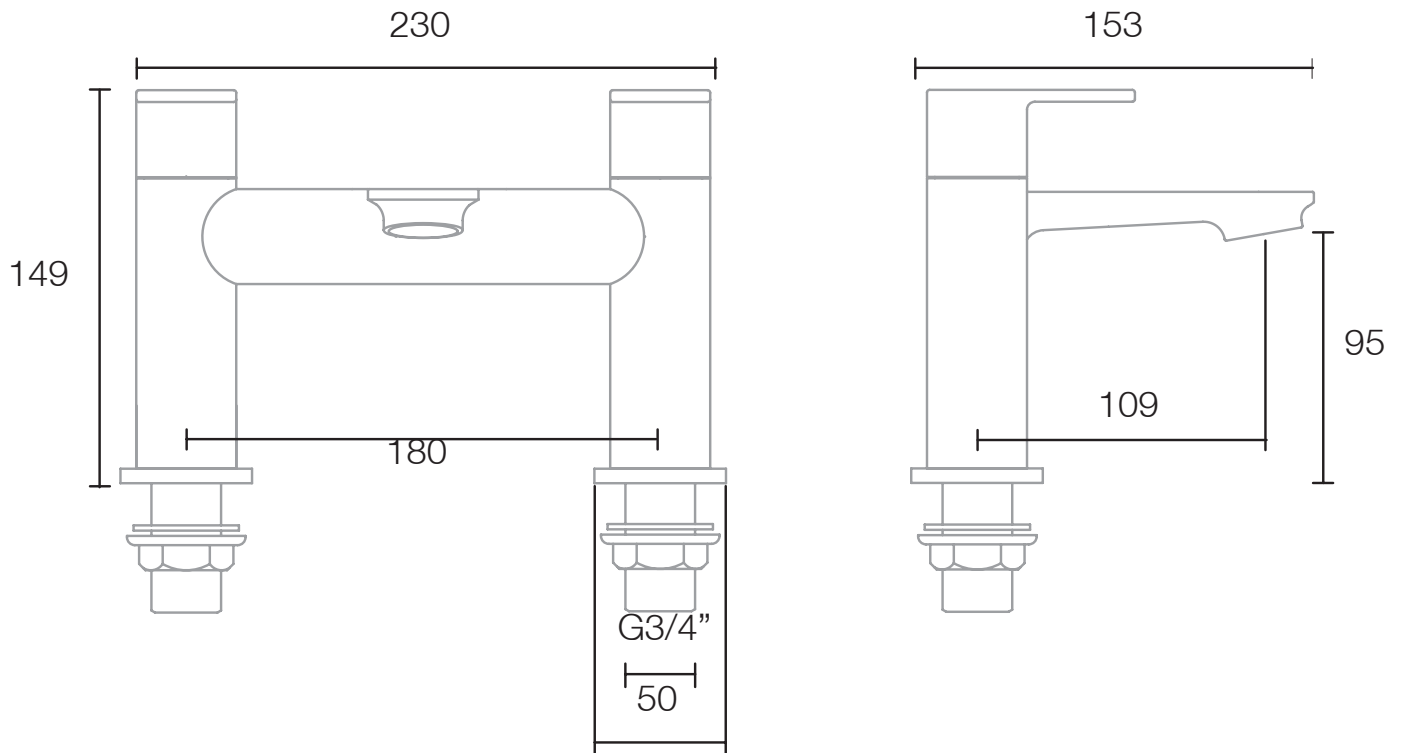

# Technical Data Sheet

Fuse Bath Filler Black - TR1098

| No. | Description            | Code   | Fixings Included |
|-----|------------------------|--------|------------------|
| 1   | Fuse Bath Filler Black | TR1098 | YES              |

## Dimensions - TR1098

Diagrams not to scale. All dimensions in mm (tolerance of +/-5mm)

\*Dimensions are subject to change, customers are advised to measure actual product before commencing installation.

## FAQs

**Does the tap come fitted with an aerator?** Yes, the aerator comes pre-installed but can be replaced.

**What size plumbing fittings are needed for the threaded legs?** This product will work with standard 3/4" plumbing fittings.