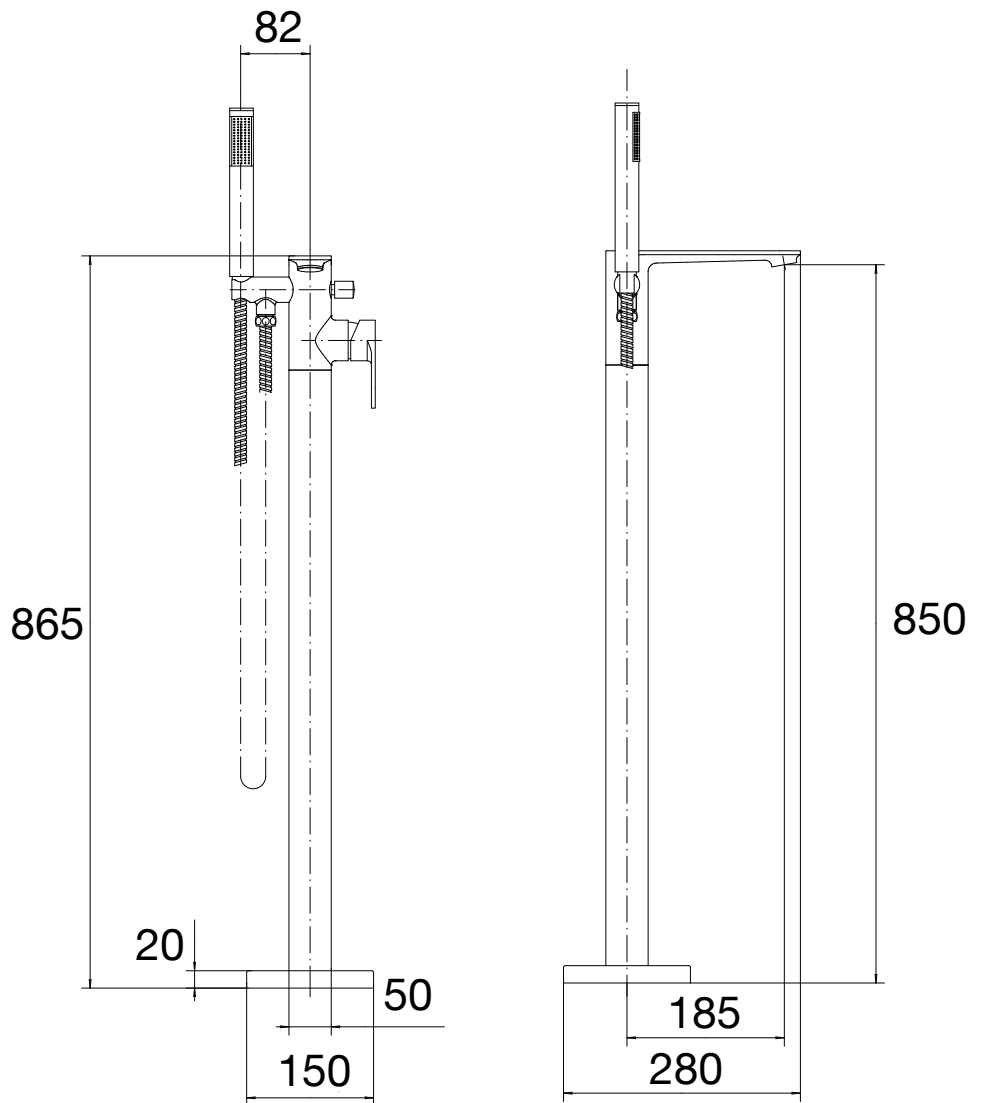

Technical Data Sheet

Fuse Freestanding Bath Shower Mixer Black - TR1100

No.	Description	Code	Fixings Included
1	Fuse Freestanding Bath Shower Mixer Black	TR1100	YES

Dimensions - TR1100

Diagrams not to scale. All dimensions in mm (tolerance of +/-5mm)

Min Pressure:	1 bar
0.2bar	4.8 litres / min
0.3bar	5.8 litres / min
0.4bar	6.5 litres / min
0.5bar	7.3 litres / min
1bar	10.3 litres / min
2bar	14.5 litres / min

*Dimensions are subject to change, customers are advised to measure actual product before commencing installation.

FAQs

What is the size of the tap tail connection? The tap tails have a standard 1/2" BSP compression fitting

What bore is the tap tail? The tails have a 10mm internal bore.

What length are the tap tails? The tails are 900mm in length.