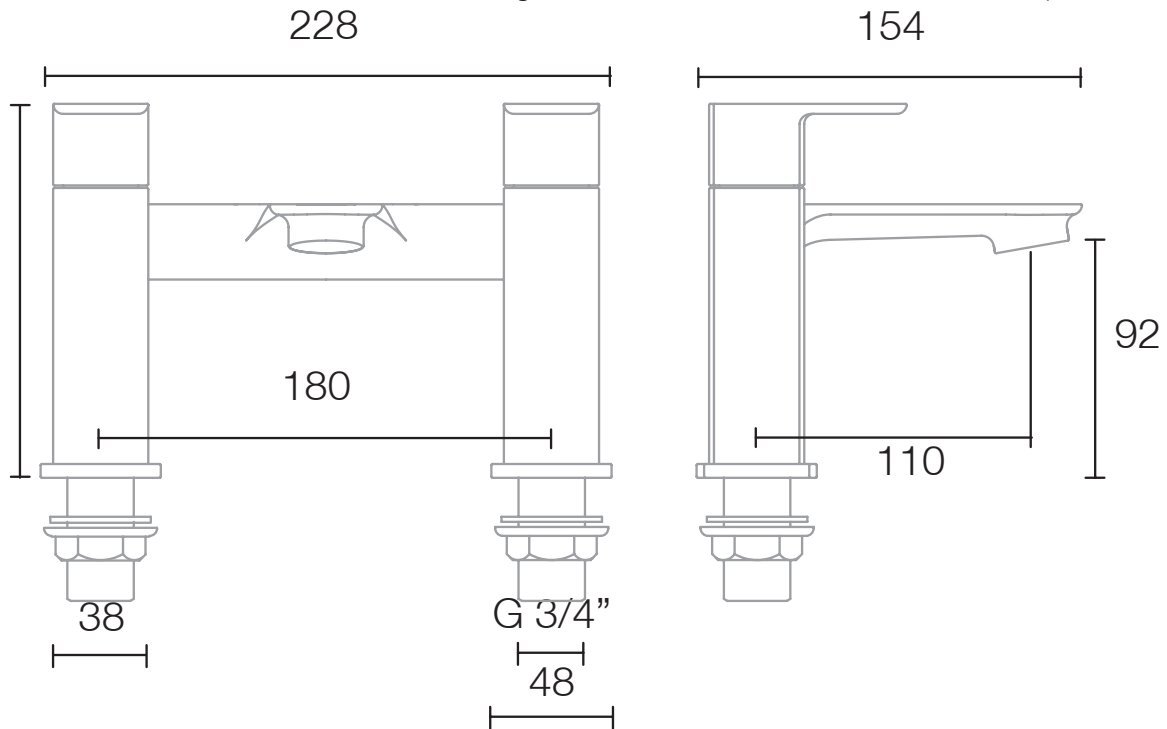

Technical Data Sheet

Ergo Bath Filler Brass - TR1104

No.	Description	Code	Fixings Included
1	Ergo Bath Filler Brass	TR1104	YES

Min Pressure:	0.3bar
0.2bar	10.9 litres / min
0.3bar	13.1 litres / min
0.4bar	17.5 litres / min
0.5bar	25.7 litres / min
1bar	32 litres / min
2bar	37.8 litres / min

Dimensions - TR1104

Diagrams not to scale. All dimensions in mm (tolerance of +/-5mm)

*Dimensions are subject to change, customers are advised to measure actual product before commencing installation.

FAQs

Does the tap come fitted with an aerator? Yes, the aerator comes pre-installed but can be replaced.

What size plumbing fittings are needed for the threaded legs? This product will work with standard 3/4" plumbing fittings.