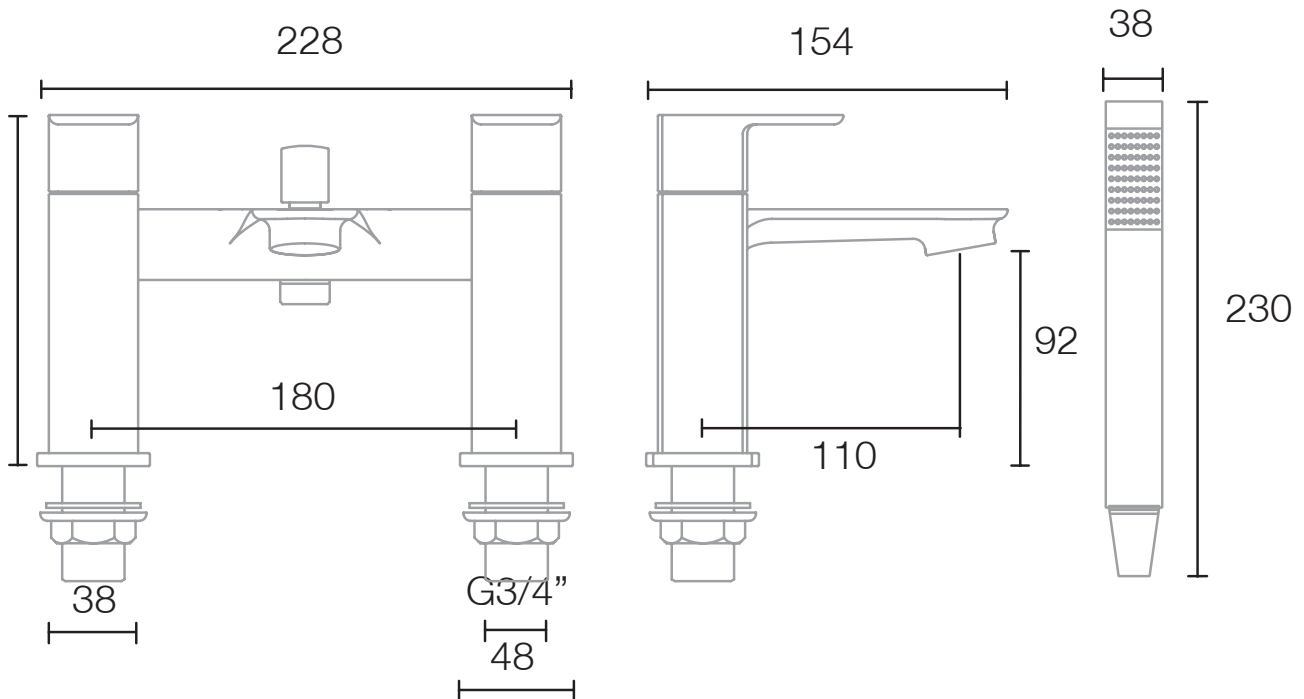

Technical Data Sheet

Ergo Bath Shower Mixer Brass - TR1105

No.	Description	Code	Fixings Included
1	Ergo Bath Shower Mixer Brass	TR1105	YES

Min Pressure:	0.3bar
0.2bar	9 litres / min
0.3bar	12.3 litres / min
0.4bar	14.9 litres / min
0.5bar	21.3 litres / min
1bar	30.3 litres / min
2bar	36.7 litres / min

Dimensions - TR1105

Diagrams not to scale. All dimensions in mm (tolerance of +/-5mm)

*Dimensions are subject to change, customers are advised to measure actual product before commencing installation.

FAQs

Does the tap come fitted with an aerator? Yes, the aerator comes pre-installed but can be replaced.

What size plumbing fittings are needed for the threaded legs? This product will work with standard 3/4" plumbing fittings.

What size are the connections for the shower hose? The threaded connections on the shower hose are a standard 1/2" BSP connection.