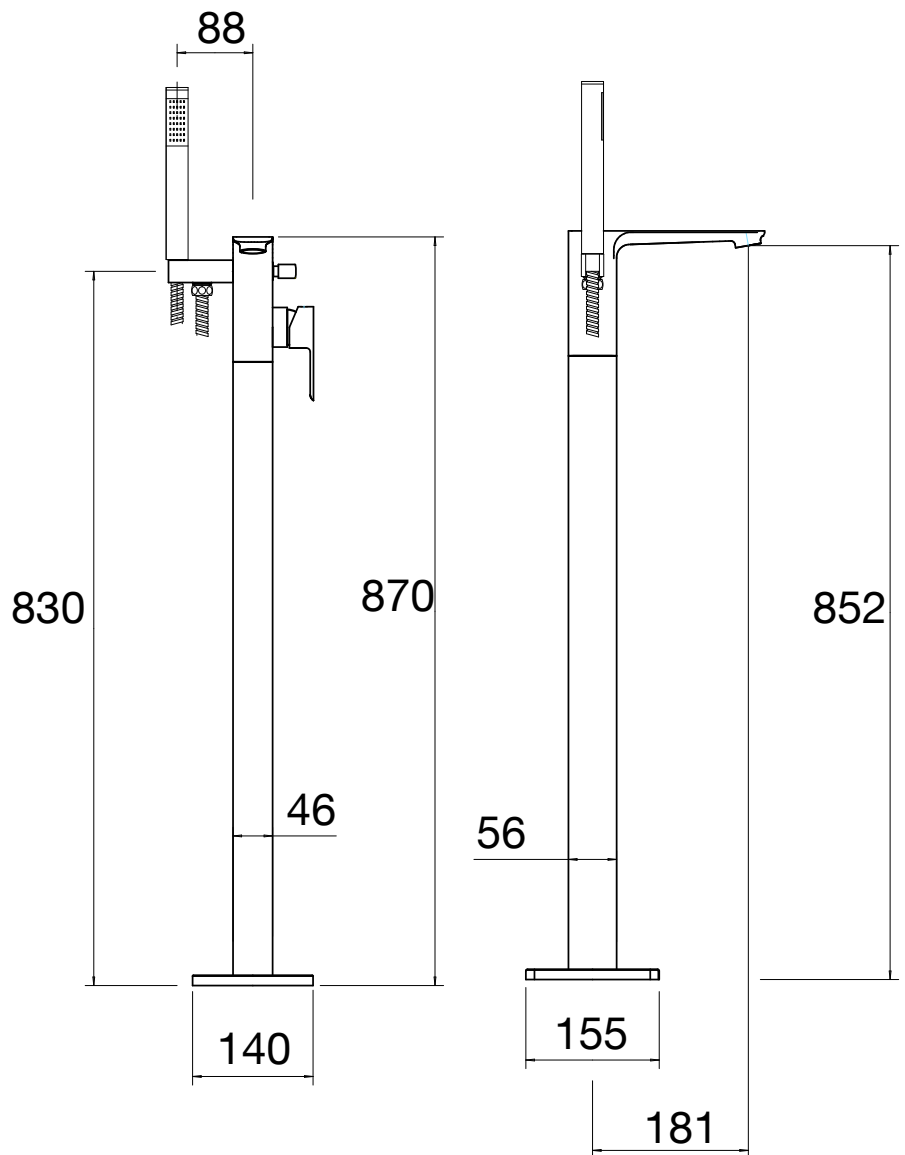

Technical Data Sheet

Ergo Freestanding Bath Shower Mixer Brass - TR1106

No.	Description	Code	Fixings Included
1	Ergo Freestanding Bath Shower Mixer Brass	TR1106	YES

Dimensions - TR1106

Diagrams not to scale. All dimensions in mm (tolerance of +/-5mm)

Min Pressure:	0.5 bar
0.2bar	5 litres / min
0.3bar	6.5 litres / min
0.4bar	7 litres / min
0.5bar	7.5 litres / min
1bar	11.1 litres / min
2bar	15.7 litres / min

*Dimensions are subject to change, customers are advised to measure actual product before commencing installation.

FAQs

What is the size of the tap tail connection? The tap tails have a standard 1/2" BSP compression fitting

What bore is the tap tail? The tails have a 10mm internal bore.

What length are the tap tails? The tails are 900mm in length.