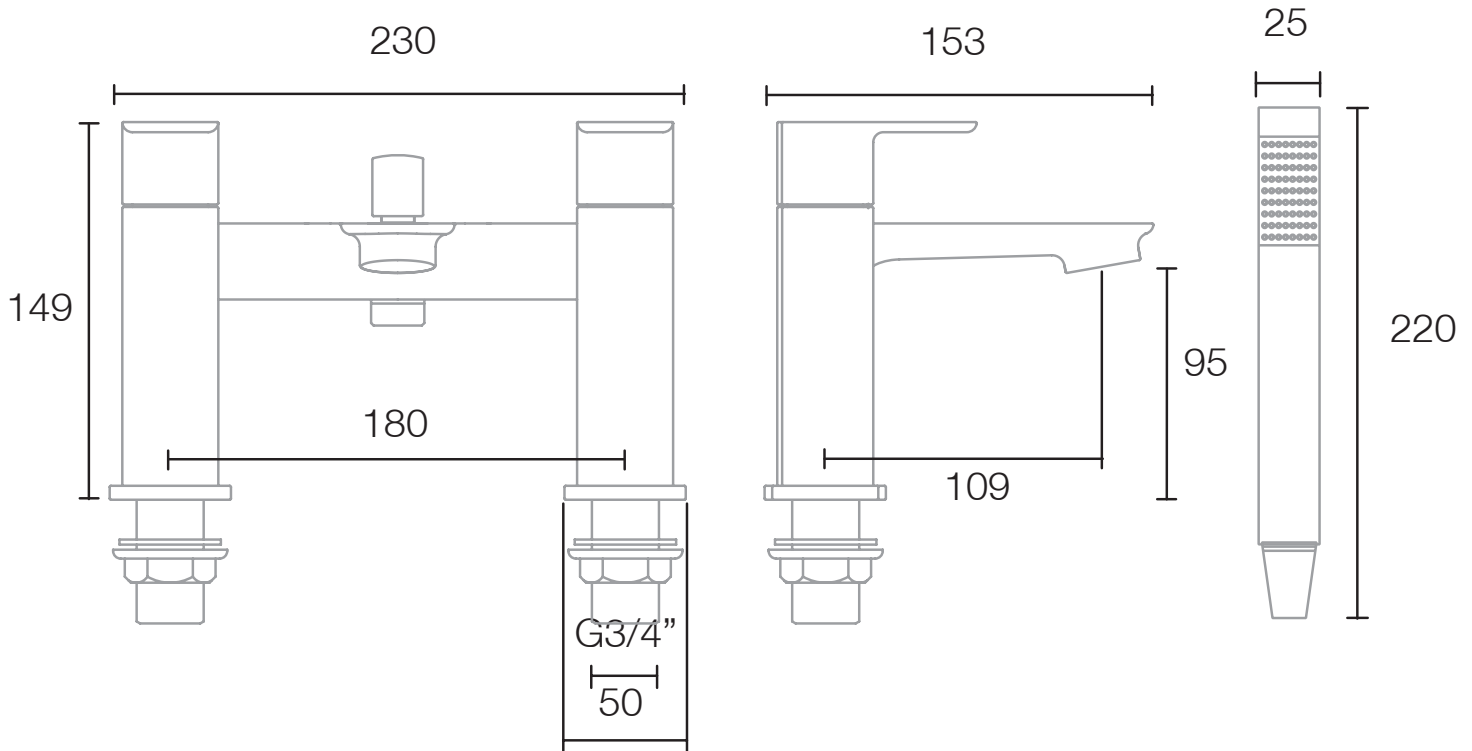

Technical Data Sheet

Fuse Bath Shower Mixer Brass - TR1111

No.	Description	Code	Fixings Included
1	Fuse Bath Shower Mixer Brass	TR1111	YES

Min Pressure:	0.3bar
0.2bar	8.5 litres / min
0.3bar	11.5 litres / min
0.4bar	14.7 litres / min
0.5bar	22.3 litres / min
1bar	31.5 litres / min
2bar	36.8 litres / min

Dimensions - TR1111

Diagrams not to scale. All dimensions in mm (tolerance of +/-5mm)

*Dimensions are subject to change, customers are advised to measure actual product before commencing installation.

FAQs

Does the tap come fitted with an aerator? Yes, the aerator comes pre-installed but can be replaced.

What size plumbing fittings are needed for the threaded legs? This product will work with standard 3/4" plumbing fittings.

What size are the connections for the shower hose? The threaded connections on the shower hose are a standard 1/2" BSP connection.