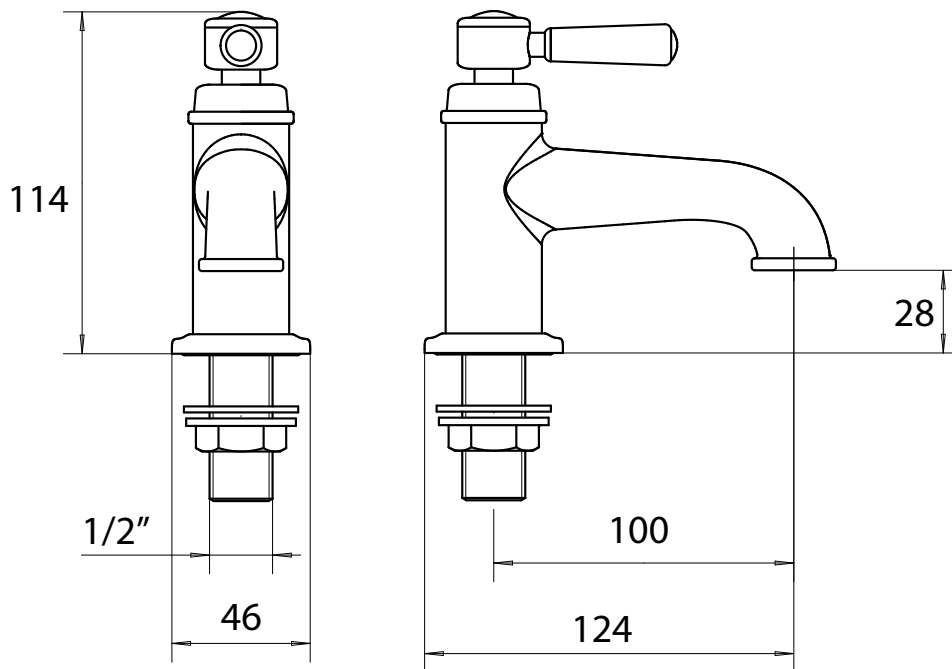

Technical Data Sheet

Halcyon Basin Taps (Pair) - TR1113 (Chrome), TR1119 (Brass)

No.	Description	Code	Fixings Included
1	Halcyon Basin Taps (Pair)	TR1113, TR1119	YES

Min Pressure:	0.2bar
0.2bar	6.6 litres / min
0.5bar	9.7 litres / min
1bar	13.5 litres / min
2bar	18.7 litres / min
3bar	23 litres / min

Dimensions

Diagrams not to scale. All dimensions in mm (tolerance of +/-5mm)

*Dimensions are subject to change, customers are advised to measure Actual product before commencing installation.

FAQs

What is the size of the tap plumbing connection? 1/2" BSP threaded