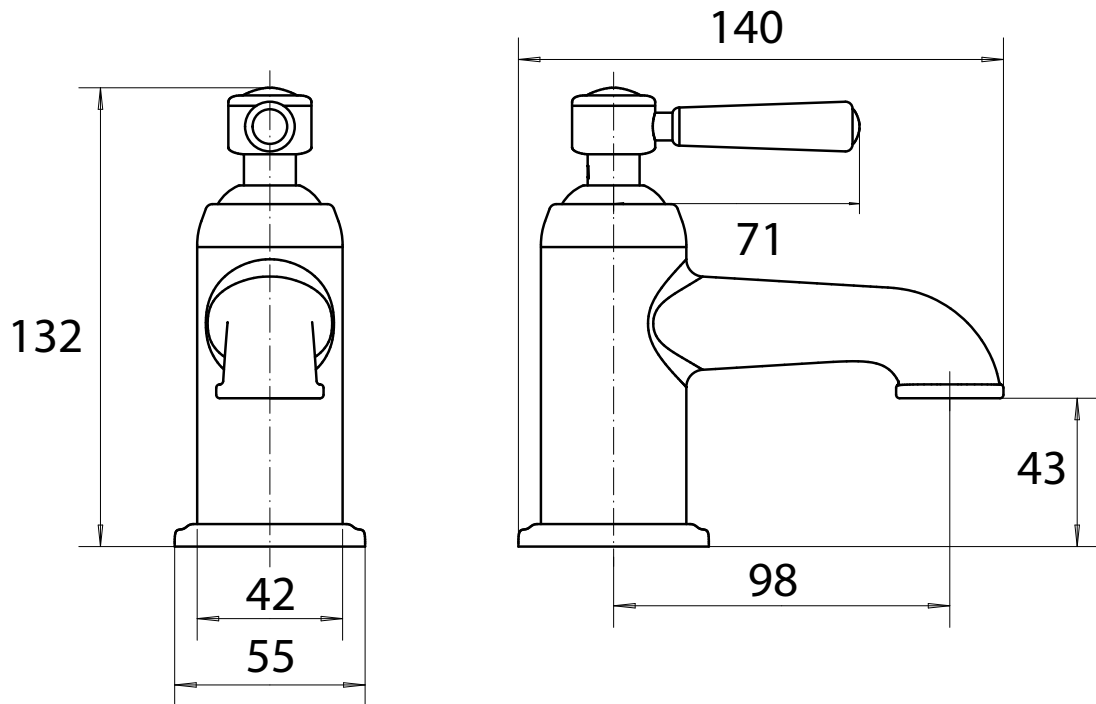

Technical Data Sheet

Halcyon Mini Mono Basin Mixer - TR1115 (Chrome), TR1121 (Brass)

No.	Description	Code	Fixings Included
1	Halcyon Mini Mono Basin Mixer	TR1115, TR1121	YES

Min Pressure:	0.2bar
0.2bar	4.1 litres / min
0.5bar	6.1 litres / min
1bar	8.4 litres / min
2bar	11.7 litres / min
3bar	14.3 litres / min

Dimensions

Diagrams not to scale. All dimensions in mm (tolerance of +/-5mm)

*Dimensions are subject to change, customers are advised to measure Actual product before commencing installation.

FAQs

What is the size of the tap tail connection? The tap tails have a 15mm compression fitting

What bore is the tap tail? The tails have a 10mm internal bore.

What length are the tap tails? The tails are 300mm in length.

Does the tap come fitted with an aerator? Yes, the aerator comes pre-installed but can be replaced.