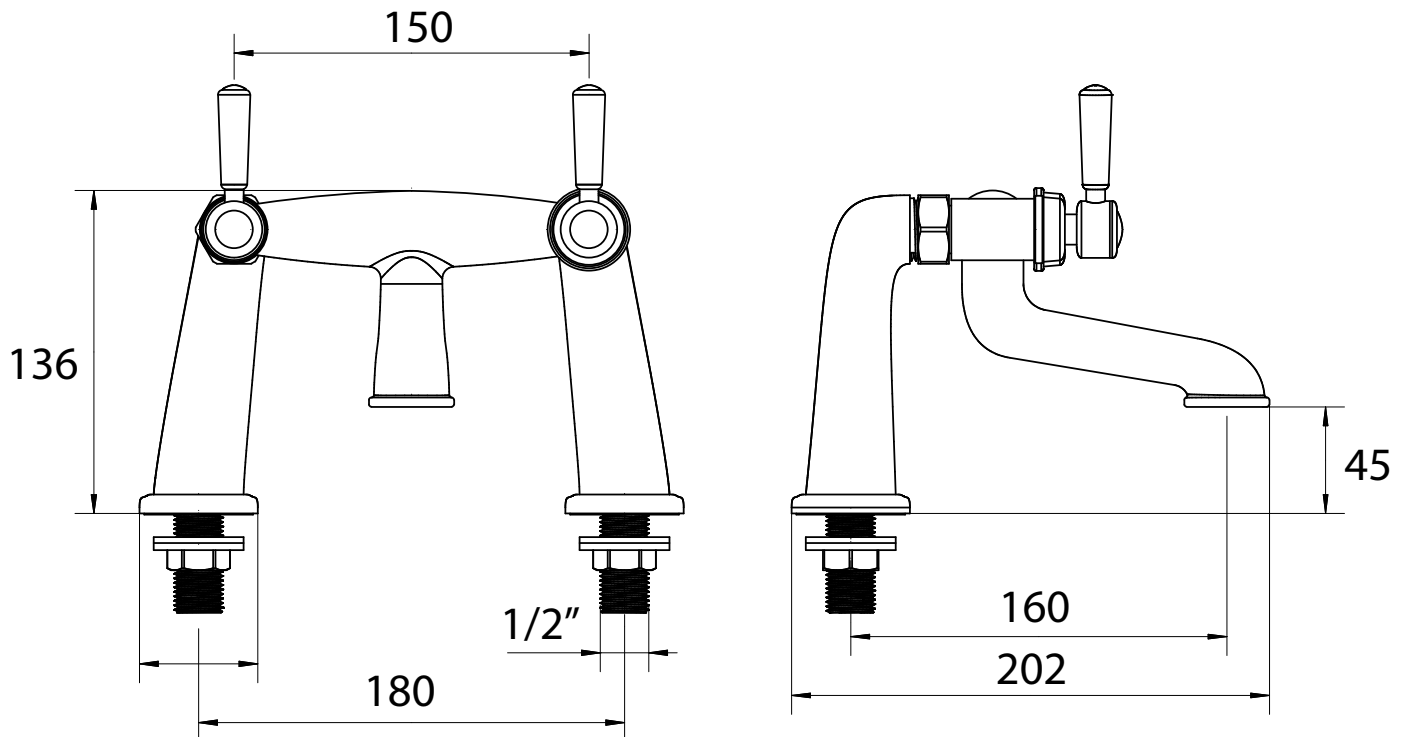

# Technical Data Sheet

Halcyon Bath Filler - TR1117 (Chrome), TR1123 (Brass)

No.	Description	Code	Fixings Included
1	Halcyon Bath Filler	TR1117, TR1123	YES

Min Pressure:	0.2bar
0.2bar	15 litres / min
0.5bar	22.3 litres / min
1bar	31.6 litres / min
2bar	44.7 litres / min
3bar	54.9 litres / min

## Dimensions - TR1066

Diagrams not to scale. All dimensions in mm (tolerance of +/-5mm)

\*Dimensions are subject to change, customers are advised to measure Actual product before commencing installation.

## FAQs

**Does the tap come fitted with an aerator?** Yes, the aerator comes pre-installed but can be replaced.

**What size plumbing fittings are needed for the threaded legs?** This product will work with standard 3/4" plumbing fittings.