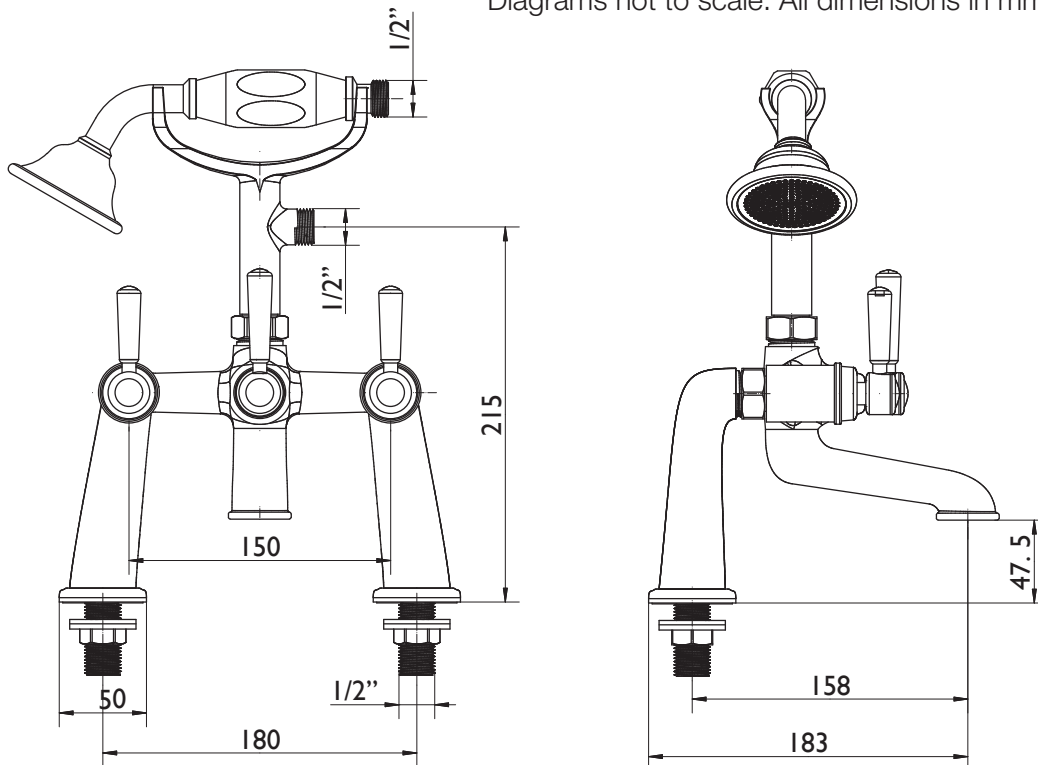

# Technical Data Sheet

Halcyon Bath Shower Mixer - TR1118 (Chrome), TR1124 (Brass)

No.	Description	Code	Fixings Included
1	Halcyon Bath Shower Mixer	TR1118, TR1124	YES

**FLOW RATE DATA IS TESTED UNDER LABORATORY CONDITIONS: ACTUAL FLOW RATE MAY VARY DEPENDING ON DOMESTIC SUPPLY AND ACCESSORIES**

Min Pressure: 1 BAR	Spout Outlet	Handset Outlet
1 BAR	13.1 litres / min	9 litres / min
2 BAR	18.4 litres / min	13.1 litres / min
3 BAR	22.4 litres / min	16.4 litres / min

## Dimensions - TR1078

Diagrams not to scale. All dimensions in mm (tolerance of +/-5mm)

\*Dimensions are subject to change, customers are advised to measure Actual product before commencing installation.

**What size are the connections for the shower hose?** The threaded connections on the shower hose are a standard 1/2" BSP connection.