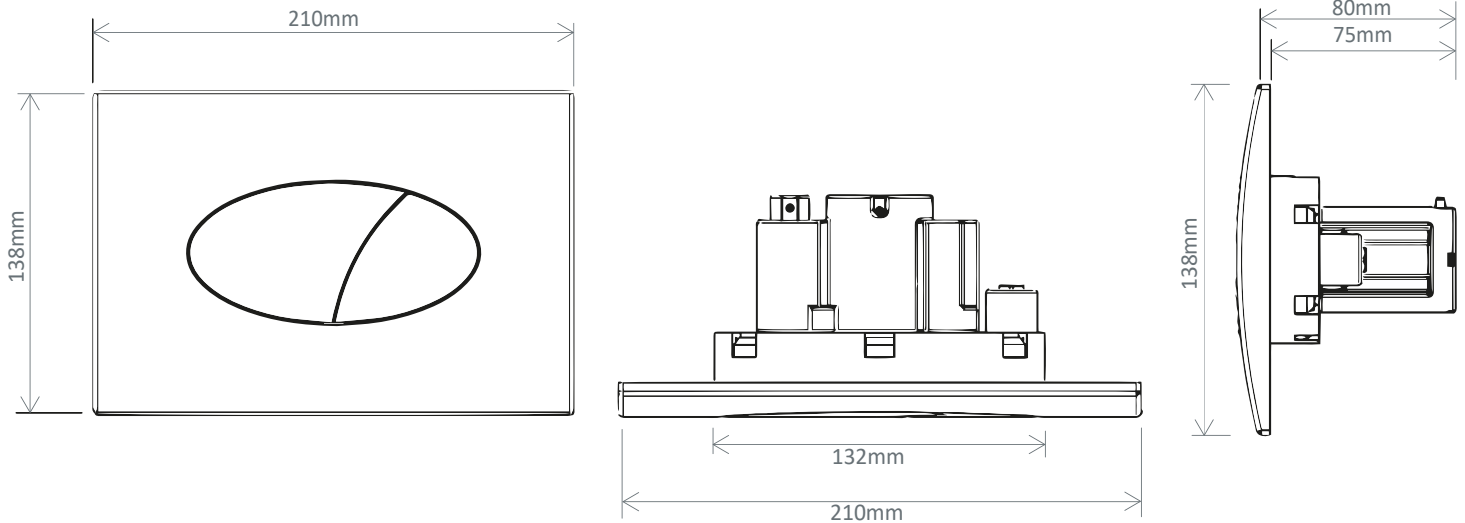

TECHNICAL DATA SHEET

Ellipse Flush Plate, Chrome - TR9004

NO.	Description	Product Code	Fixings included	Gross Weight
1	Ellipse Flush Plate - Chrome	TR9004	YES	0.3KG

DIMENSIONS

DIAGRAMS NOT TO SCALE | ALL DIMENSIONS IN MM TOLERANCE OF ± 5 MM
ALL PRODUCTS CONFORM TO BRITISH STANDARDS

*Dimensions are subject to change, customers are advised to measure actual product before commencing installation.

FAQs

Q - What material is this product made of?

A - ABS.

Q - Which concealed cisterns and Wall Hung WC Frames is this product compatible with?

A - This flush button is compatible with all dual flush pneumatic flushing cisterns.

- Compatible with following Roper Rhodes Group Products:

In-Wall Cistern - TR9009

Vortex Cistern Bottom Inlet - VOR790

Apex Cistern Side Inlet - TR9002

Comfort Height Cistern - TR9008

1.17m Wall Hung WC Frame - TR9006

1.0m Wall Hung WC Frame - TR9015

0.82m Wall Hung WC Frame - TR9005