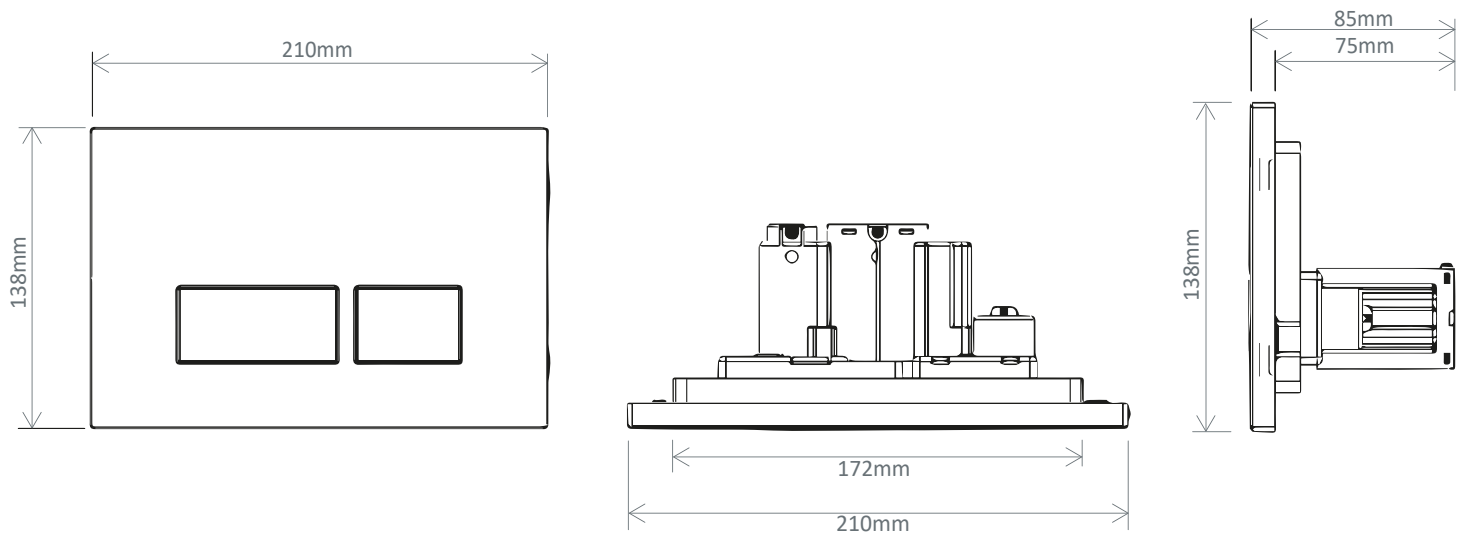

TECHNICAL DATA SHEET

Square Flush Plate, Chrome - TR9010

ROPER RHODES®
TRADE SOLUTIONS

NO.	Description	Product Code	Fixings included	Gross Weight
1	Square Flush Plate - Chrome	TR9010	YES	0.3KG

DIMENSIONS

DIAGRAMS NOT TO SCALE | ALL DIMENSIONS IN MM TOLERANCE OF ± 5 MM
ALL PRODUCTS CONFORM TO BRITISH STANDARDS

*Dimensions are subject to change, customers are advised to measure actual product before commencing installation.

FAQs

Q - What material is this product made of?

A - ABS.

Q - Which concealed cisterns and Wall Hung WC Frames is this product compatible with?

A - This flush button is compatible with all dual flush pneumatic flushing cisterns.

- Compatible with following Roper Rhodes Group Products:

In-Wall Cistern - TR9009

Vortex Cistern Bottom Inlet - VOR790

Apex Cistern Side Inlet - TR9002

Comfort Height Cistern - TR9008

1.17m Wall Hung WC Frame - TR9006

1.0m Wall Hung WC Frame - TR9015

0.82m Wall Hung WC Frame - TR9005